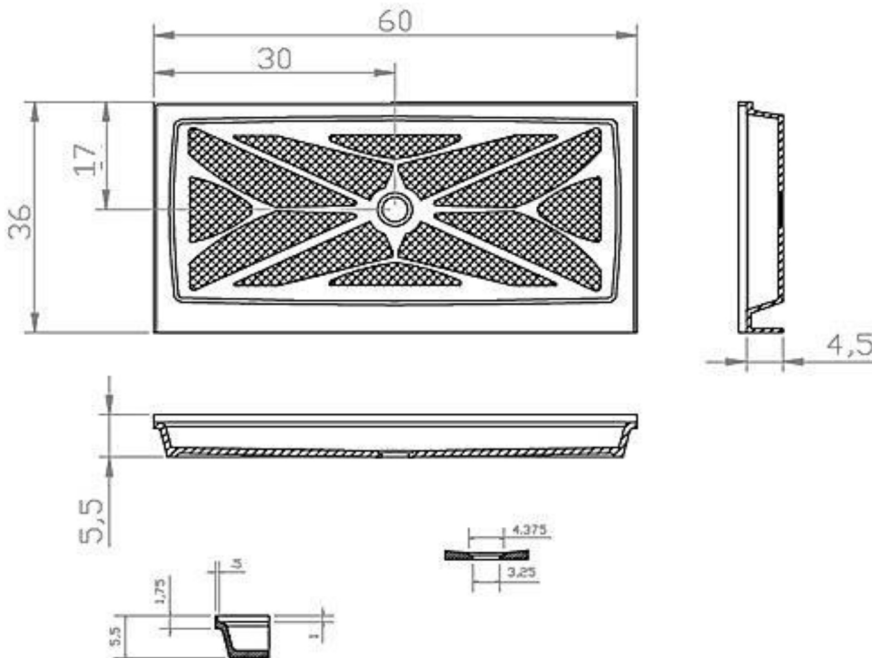

SP-4330

Standard Features:

- Solid one – piece construction.
- Pre leveled rests on subfloor.
- Mold and mildew resistant.
- Bacteria resistant.
- Textured non - slip finish.
- Abrasion resistan gelcoat surface.

Specifications:

- Size: 36" x 60" size.
- Drain: Center 17-30.

NOTE: In the casting process slight shrinkage in length will occur 1/8" - 1/2"

www.ffeinternational.ca

660 Mgr Dubois, Suite 100, Saint-Jérôme, Québec J7Y 3L8