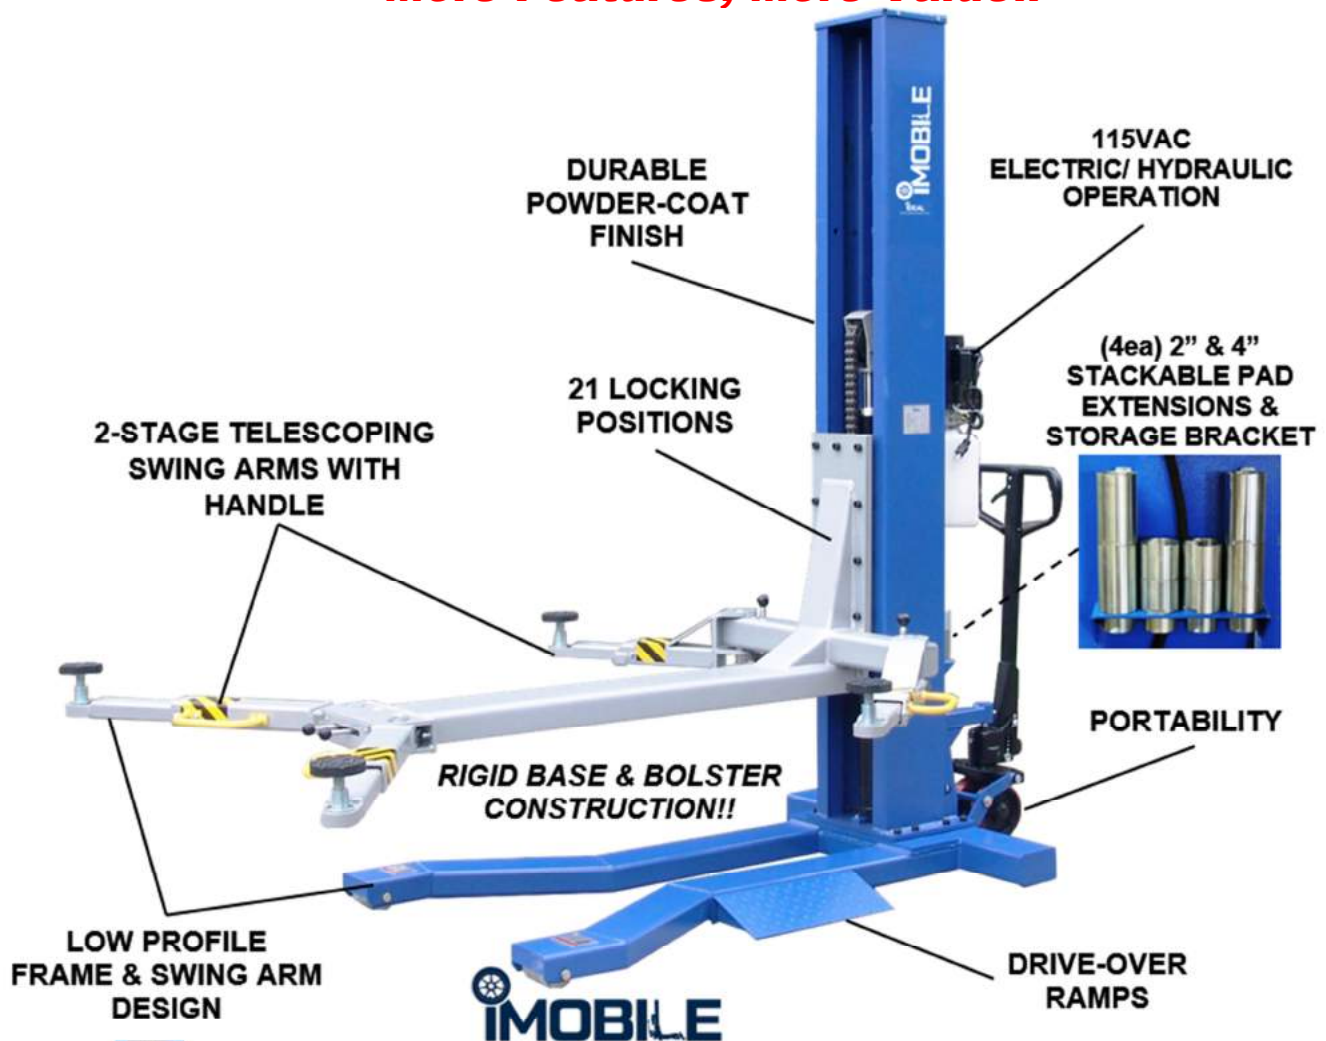

More Features, More Value!!

Low Profile, 2 Stage Telescoping Swing Arm Design, under 4"