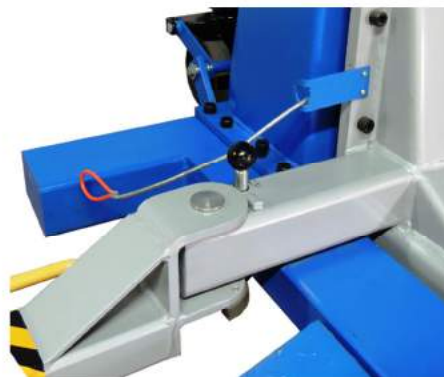

iMOBILE MSC-6KLP

Low Profile, Mobile Single Column Lift 6,000 lbs. Capacity

The iMOBILE MSC-6KLP 6,000 lb. Low Profile Mobile Single Column Lift is the perfect lift for limited space and situations where lift portability is more important than a floor mounted two post lift. The low profile design and drive-over ramps make 'drive-over' vehicle loading possible, while the pallet jack feature also allows the lift to be positioned under the vehicle for loading. With a lifting height of 72" the iMOBILE MSC-6KLP's design allows access to the underside of most vehicles making it ideal for pre-service inspections or maintenance, while also providing outer vehicle access around most vehicles for wheel service repairs. Due to the unique design and portability feature, the iMOBILE MSC-6KLP is the perfect solution for a homeowner with limited space or a shop looking to improve work flow or gain additional revenue from previously unusable space.

Optional Accessory

SPIN-UP CRADLE ADAPTORS
(Set of 4ea)
(P/N TP11DX-SPNCA)

Premium Products at Affordable Prices!!

More Features, More Value!!

Low Profile, 2 Stage Telescoping Swing Arm Design, under 4"

Single Point Lock Release & Semi-Automatic Arm Restraints

Double Telescoping Swivel Pads with 2-3/8" Height Adjustment