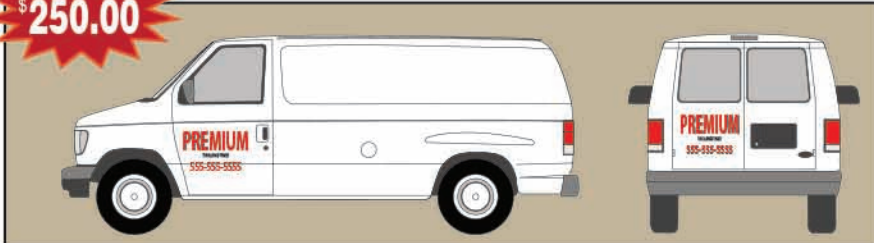

Printed, Laminated Cut and installed 3 Doors on Standard 3M Vinyl

$550.00