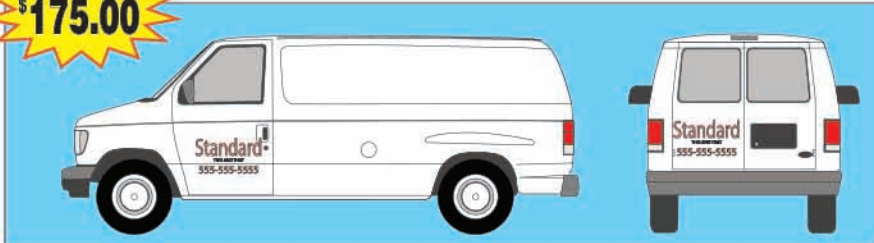

Printed, Laminated Cut and installed 3 Doors on Standard 3M Vinyl

$400.00