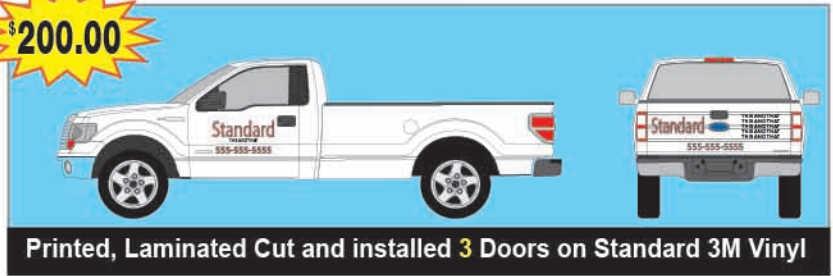

Printed, Laminated Cut and installed 3 Doors on Standard 3M Vinyl

$300.00