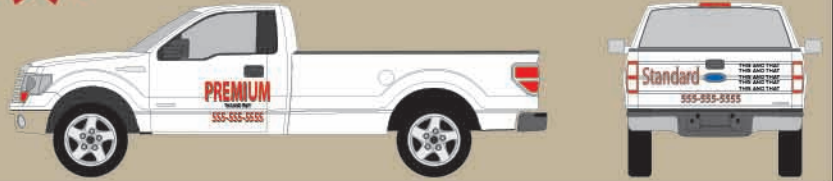

Printed, Laminated Cut and installed 3 Doors on Premium 3M Vinyl

$400.00