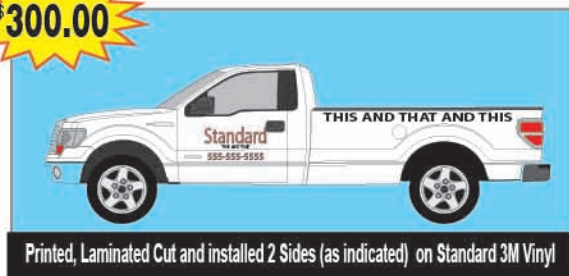

\$125.00

Printed, Laminated Cut and installed 2 Doors on Standard 3M Vinyl

\$200.00

Printed, Laminated Cut and installed 3 Doors on Standard 3M Vinyl

\$300.00

Printed, Laminated Cut and installed 2 Sides (as indicated) on Standard 3M Vinyl