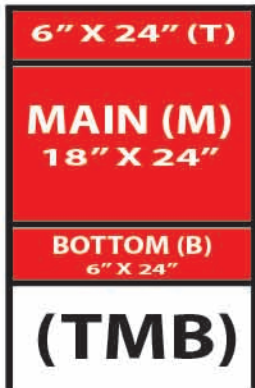

2019
 CATALOG

Quantity Price Breaks
FOR ALL IDENTICAL

Real Estate Signs

Printed 3M vinyl with LAMINATE applied to 1/8" Polymetal

1-9 Units	Single Sided	Double Sided
1/8" x 6" x 24" Sign Only	10.00 each	15.00 each
1/8" x 18" x 24" Sign Only	25.00 each	30.00 each
Black Metal Frame Only	30.00 each	30.00 each
Frame Combo and (TMB) Signs	65.00 each	75.00 each
Frame Combo and (MB) Signs	55.00 each	65.00 each