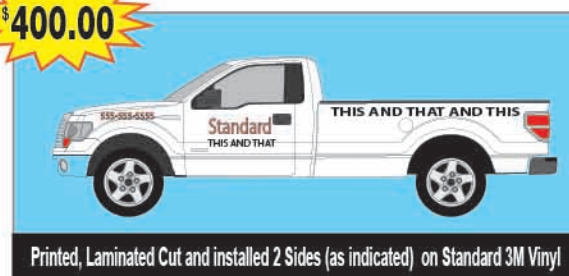

Printed, Laminated Cut and installed 2 Sides (as indicated) on Standard 3M Vinyl

Perforated Window Film Is Not Included in prices listed. Perforated window film is available for additional charges.

$650.00