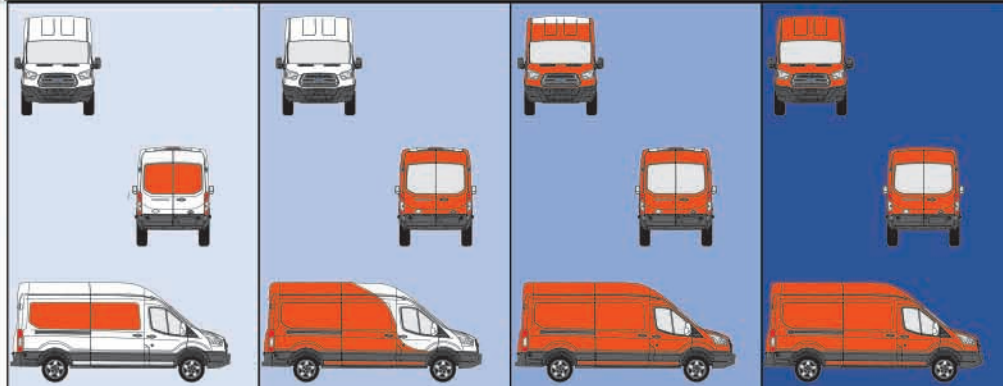

Orange Incates Area That is Wrapped

Type of Vehicle		Partial Wrap 1 As Indicated	Partial Wrap 2 As Indicated and Without Jamb	Full Wrap Without ROOF Without jamb	Full Wrap WITH ROOF without jamb
	Small Van	\$1,200.00	\$1,900.00	\$3,500.00	\$3,900.00
	Full Size Van	\$1,500.00	\$2,900.00	\$3,900.00	\$4,900.00
	Extended Full Size Van	\$1,800.00	\$3,300.00	\$4,400.00	\$5,500.00
	Tall Full Size Van	\$2,000.00	\$3,500.00	\$4,900.00	\$6,900.00
	Tall Full Size Van Extended	\$2,400.00	\$4,500.00	\$7,500.00	\$9,500.00