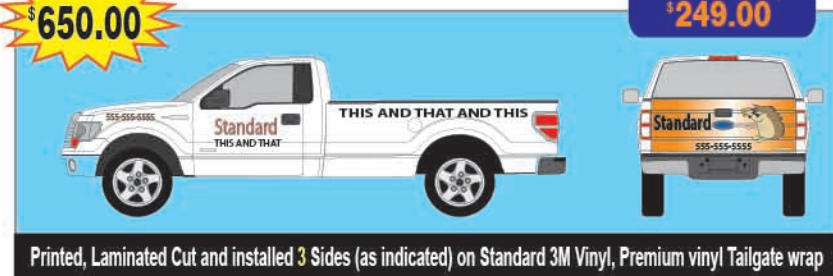

Printed, Laminated Cut and installed 3 Sides (as indicated) on Standard 3M Vinyl, Premium vinyl Tailgate wrap

Printed, Laminated Cut and installed Letters ON HOOD ADD $100.00

Printed, Laminated Cut and installed Letters ON Windshield ADD $50.00

Hedgehog Signs will NOT Print any Hate and will not print Copyrighted images
PRICE INCLUDES ONE LAYOUT AND ONE REVISION AFTER PAID IN FULL. PRICE BASED ON
(5-6 business days) PRODUCTION AFTER PROOF APPROVAL

To avoid additional costs bring truck freshly washed

Prices are based on standard production after proof approval, Excluding Holidays. Rush Jobs are available, see Page 2 for additional Prices and terms. Prices include one layout and one revision if needed, layout is a courtesy. Additional revision will carry and additional art charge. All designs and logos created by Hedgehog Signs are property of Hedgehog Signs, of which can be purchased separately. (All prices are subject to change and void after 1-1-2020.)