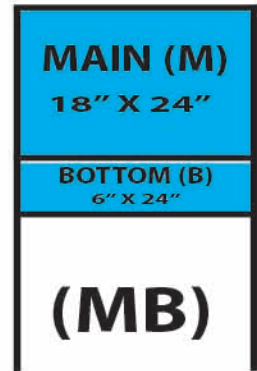

2019
 CATALOG

Quantity Price Breaks
FOR ALL IDENTICAL

Real Estate Signs

Printed 3M vinyl with LAMINATE applied to 1/8" Polymetal

1-9 Units	Single Sided	Double Sided
1/8" x 6" x 24" Sign Only	10.00 each	15.00 each
1/8" x 18" x 24" Sign Only	25.00 each	30.00 each
Black Metal Frame Only	30.00 each	30.00 each
Frame Combo and (TMB) Signs	65.00 each	75.00 each
Frame Combo and (MB) Signs	55.00 each	65.00 each