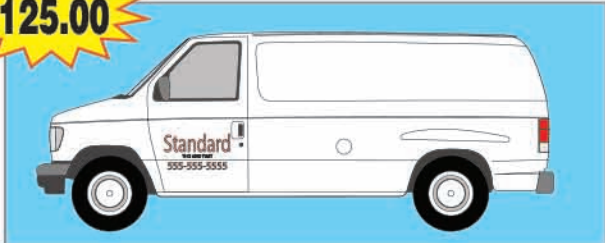

Printed, Laminated Cut and installed 2 Doors on Standard 3M Vinyl

$175.00