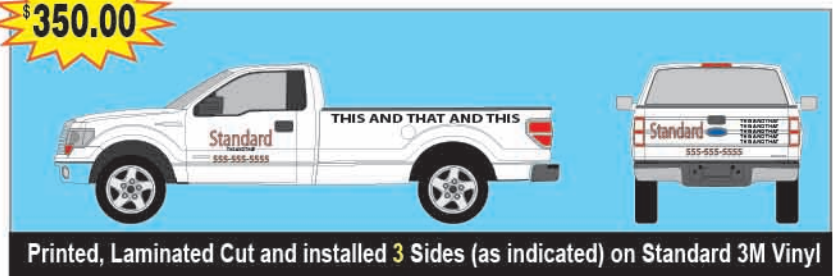

Printed, Laminated Cut and installed 3 Sides (as indicated) on Standard 3M Vinyl

$400.00