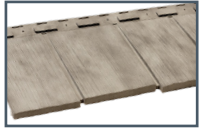

RoughSawn Cedar Staggered

Dimensions 59" w X 15.25" h	Exposure 6.5" – 7"	Panels/Box 10	Sq./Box ½	Boxes/Pallet 14	Squares/Pallet 7	Colors Solid Color Series Natural Series