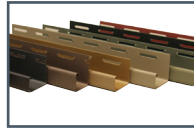

Rustic Cedar 9 Outside Corner

Dimensions 4" w X 4.5" X 10" h	Pieces/Box 14
-----------------------------------	------------------

Hand Split Shake M Series Corner

Dimensions 4.5" w X 4.5" X 9-10" h	Pieces/Box 16
---------------------------------------	------------------

Cape Cod Perfection Outside Corner

Dimensions 3" w X 3" X 27" h	Pieces/Box 5
---------------------------------	-----------------

J-Channel

1.125" Opening - used with Rustic Cedar, Hand Split Shake, Creek LedgeStone, Stacked Stone, Brick
0.75" Opening - used with RoughSawn Single, Dual, Staggered, Cape Cod Perfection, Scalloped Perfection