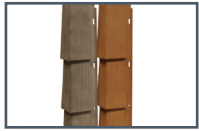

Tando Shake Accessories

RoughSawn Cedar Outside Corners

Dimensions 3" w X 3" X 26" h	Pieces/Box 5