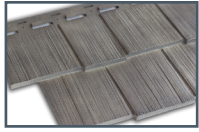

Tando Shake

RoughSawn Cedar Single

Dimensions 90.1" w X 8.5" h	Exposure 6.5"	Panels/Box 12	Sq./Box ½	Boxes/Pallet 28	Squares/Pallet 14	Colors Solid Color Series Natural Series
--------------------------------	------------------	------------------	--------------	--------------------	----------------------	--

RoughSawn Cedar Dual

Dimensions 59.25" w X 15" h	Exposure 6.5"	Panels/Box 10	Sq./Box ½	Boxes/Pallet 14	Squares/Pallet 7	Colors Solid Color Series Natural Series
--------------------------------	------------------	------------------	--------------	--------------------	---------------------	--