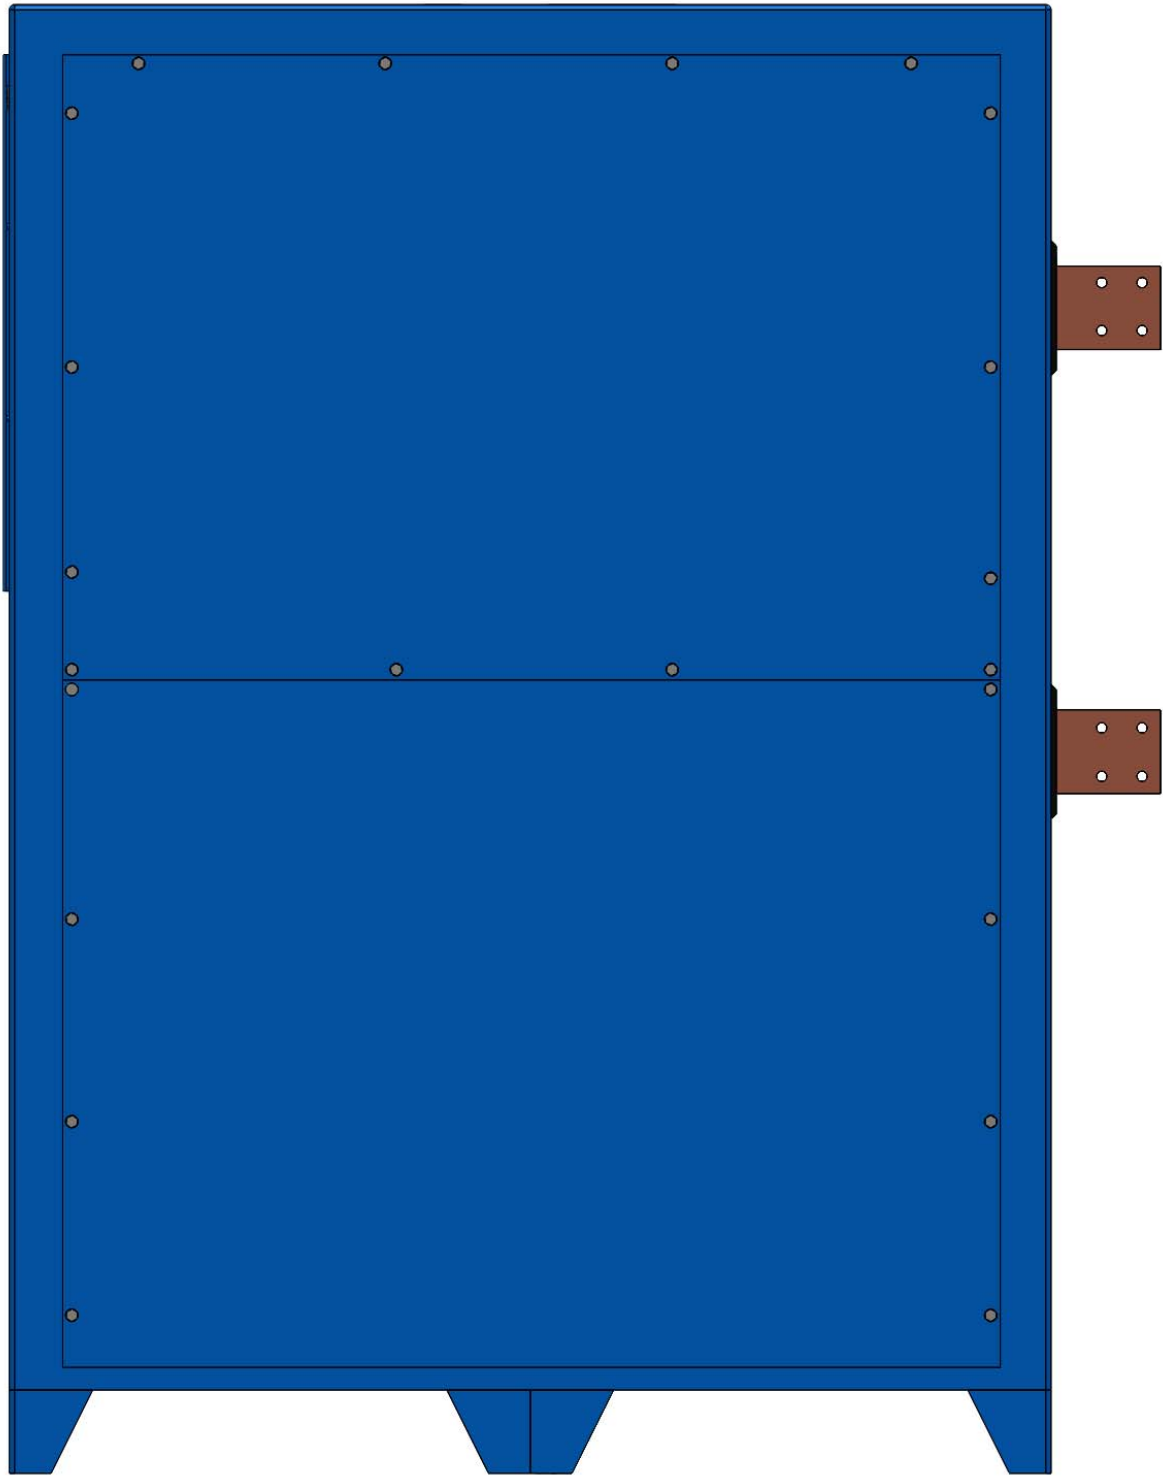

STEEL #3.5 AIR COOLED CABINET

FRONT

RIGHT

LEFT

TOP