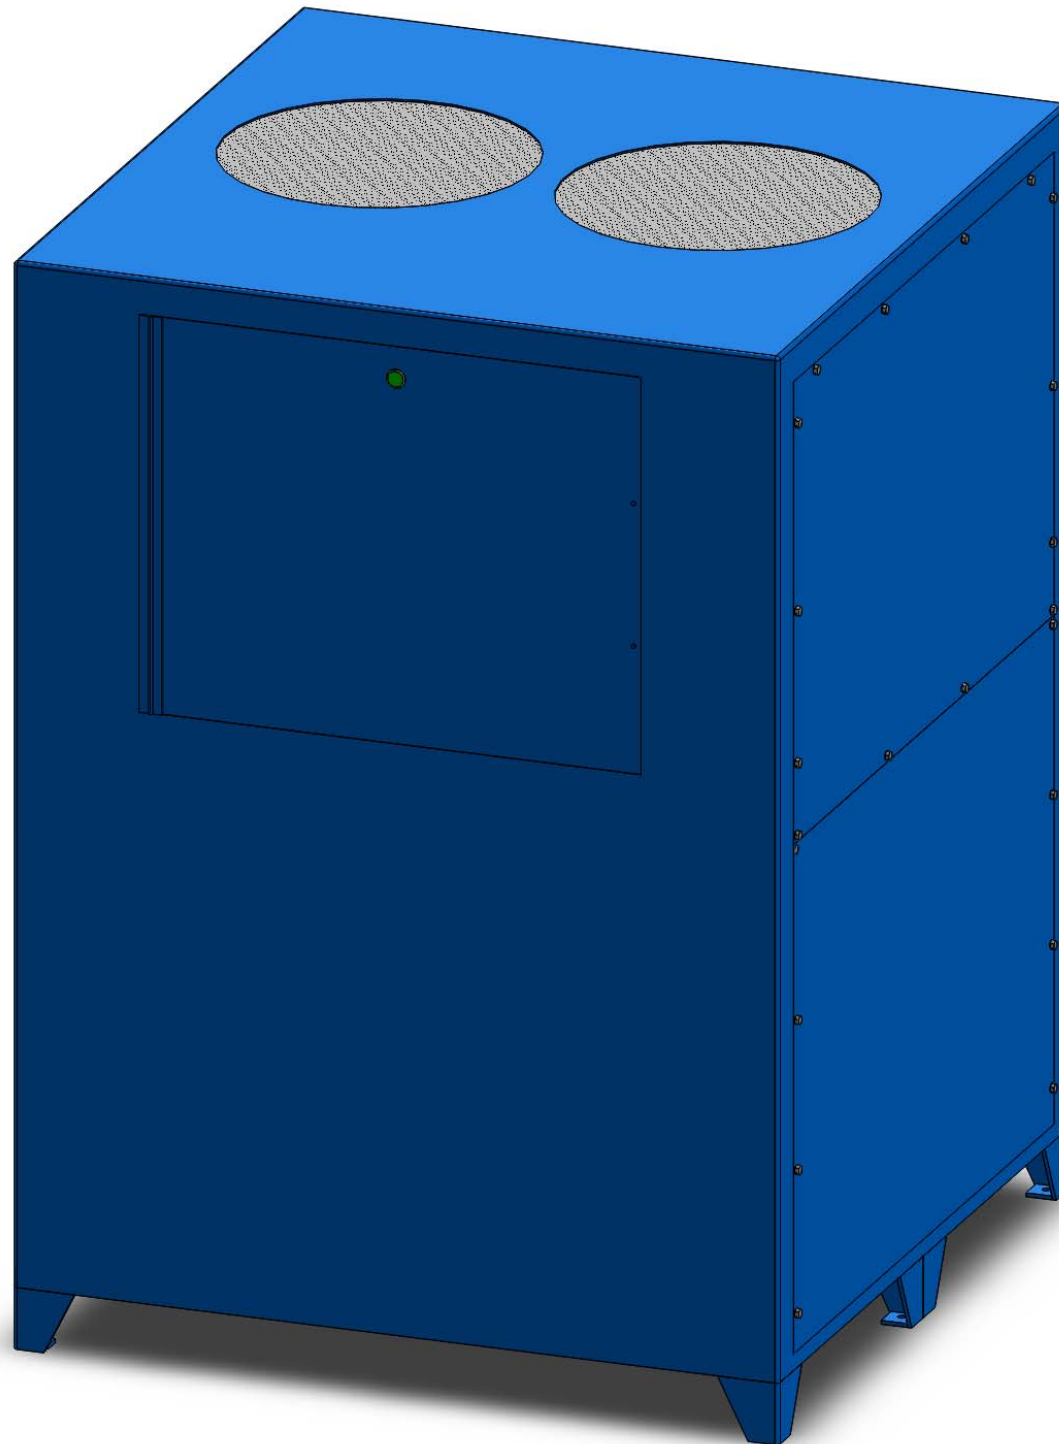

STEEL #3.5 AIR COOLED CABINET

FRONT

RIGHT

LEFT

TOP