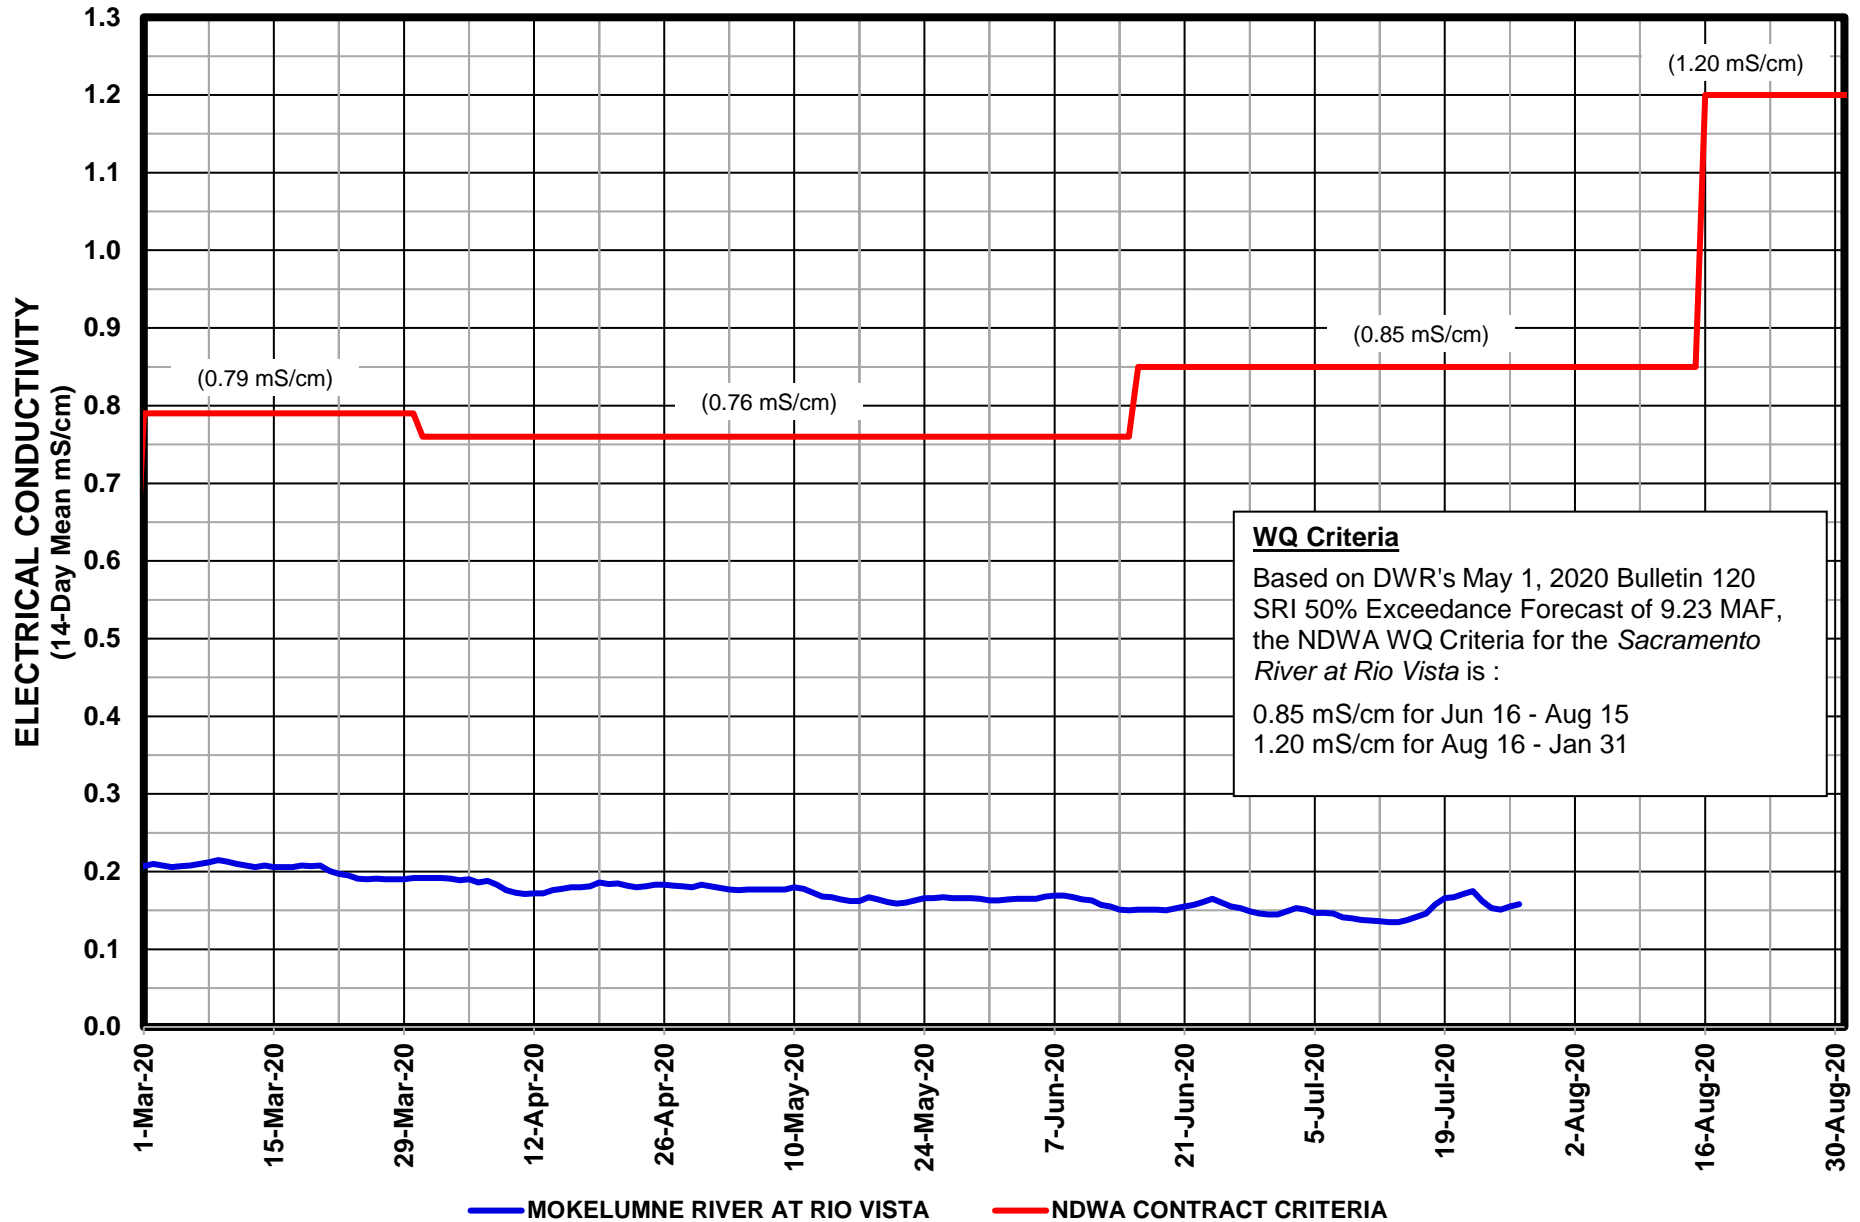

NORTH DELTA WATER AGENCY SACRAMENTO RIVER AT RIO VISTA 14-DAY MEAN ELECTRICAL CONDUCTIVITY

NORTH DELTA WATER AGENCY SACRAMENTO RIVER AT THREE-MILE SLOUGH 14-DAY MEAN ELECTRICAL CONDUCTIVITY