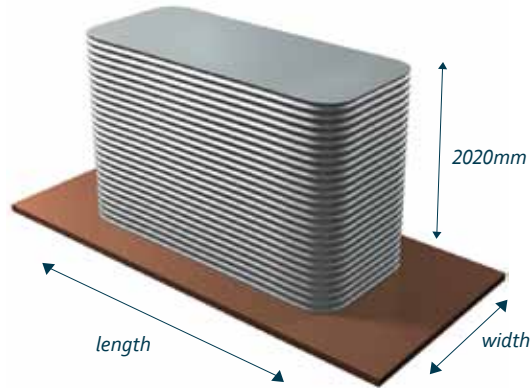

Tankworks Australia Pty Ltd
P 1300 736 562
F 1300 736 582
Sydney, Brisbane, Melbourne
www.tankworks.com.au
sales@tankworks.com.au

Modline - 2020mm tall

Height: 2020 mm

Length: Variable, refer table below

Width: Variable, refer table below

1. Select the width of your tank.
2. Select the length of your tank
3. The intersection of these values provides capacity & price

Colours: Pricing is for prefinished Paperbark, Pale Eucalypt or plain Gal external finish. Other colours available via spray painted finish at extra cost, see p14.

All capacities are nominal. Price includes GST 400mm leaf strainer, 25mm male / 20mm female galvanised outlet, brass ball valve and PVC overflow supplied in any location you specify.

Delivery to site costs, see p17.

Other height options in this series* (mm)					
1560	1635	1715	1785	1860	1940

*Same price but capacity is reduced