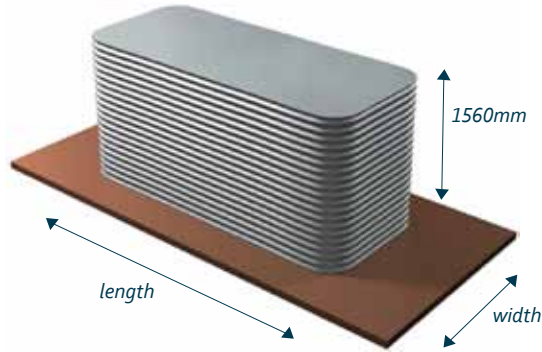

Tankworks Australia Pty Ltd
P 1300 736 562
F 1300 736 582
Sydney, Brisbane, Melbourne
www.tankworks.com.au
sales@tankworks.com.au

Modline - 1560mm tall

Height: 1560 mm

Length: Variable, refer table below

Width: Variable, refer table below

1. Select the width of your tank.
2. Select the length of your tank
3. The intersection of these values provides capacity & price

Colours: Pricing is for prefinished Paperbark, Pale Eucalypt or plain Gal external finish. Other colours available via spray painted finish at extra cost, see p14.

All capacities are nominal. Price includes GST 400mm leaf strainer, 25mm male / 20mm female galvanised outlet, brass ball valve and PVC overflow supplied in any location you specify.

Delivery to site costs, see p17.

Other height options in this series* (mm)				
1180	1255	1330	1405	1480

*Same price but capacity is reduced