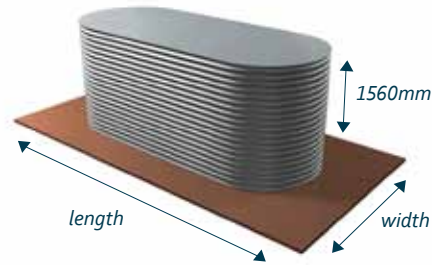

Tankworks Australia Pty Ltd
P 1300 736 562
F 1300 736 582
Sydney, Brisbane, Melbourne
www.tankworks.com.au
sales@tankworks.com.au

Slimline - 1560mm tall

Height: 1560 mm
Length: Variable, refer table below
Width: Variable, refer table below

1. Select the width of your tank.
2. Select the length of your tank
3. The intersection of these values provides capacity & price

Colours: Pricing is for prefinished Paperbark, Pale Eucalypt or plain Gal. Other colours available via spray painted finish at extra cost, see p14.

All capacities are nominal. Price includes GST.
400 mm leaf strainer, 25mm outlet, brass ball valve and PVC overflow. Delivery to site costs, see p17.

Other height options in this series* (mm)				
1180	1255	1330	1405	1480

*Same price but capacity is reduced