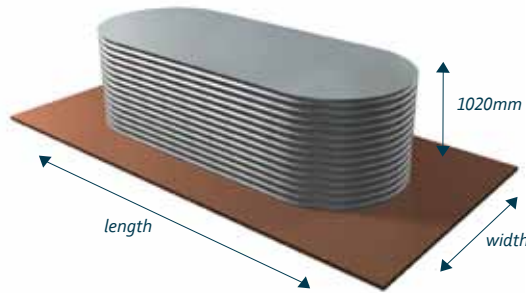

### For Engineers

Made-to-measure stormwater detention and retention systems to suit almost any applications.

# Slimline - 1020mm tall

**Height:** 1020 mm

**Length:** Variable, refer table below

**Width:** Variable, refer table below

1. Select the width of your tank.
2. Select the length of your tank
3. The intersection of these values provides capacity & price