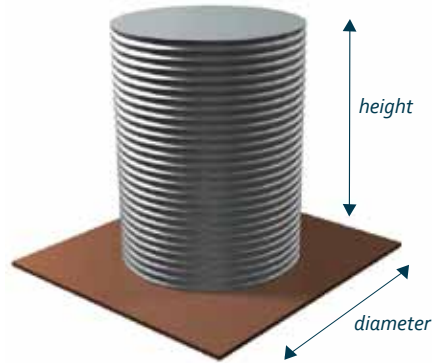

Tankworks Australia Pty Ltd
P 1300 736 562
F 1300 736 582
Sydney, Brisbane, Melbourne
www.tankworks.com.au
sales@tankworks.com.au

Round Corrugated Large Tanks

Height: Variable, refer table below

Diameter: Variable, refer table below

Colours: Pricing is for prefinished Paperbark, Pale Eucalypt or plain Gal. Other colours available via spray painted finish at extra cost, see p14.

1. Select the width of your tank
2. Select the height of your tank
3. The intersection of these values provides capacity & price

Price includes GST. 400 mm leaf strainer, 25mm outlet, brass ball valve and PVC overflow.

Delivery to site costs, see p17.