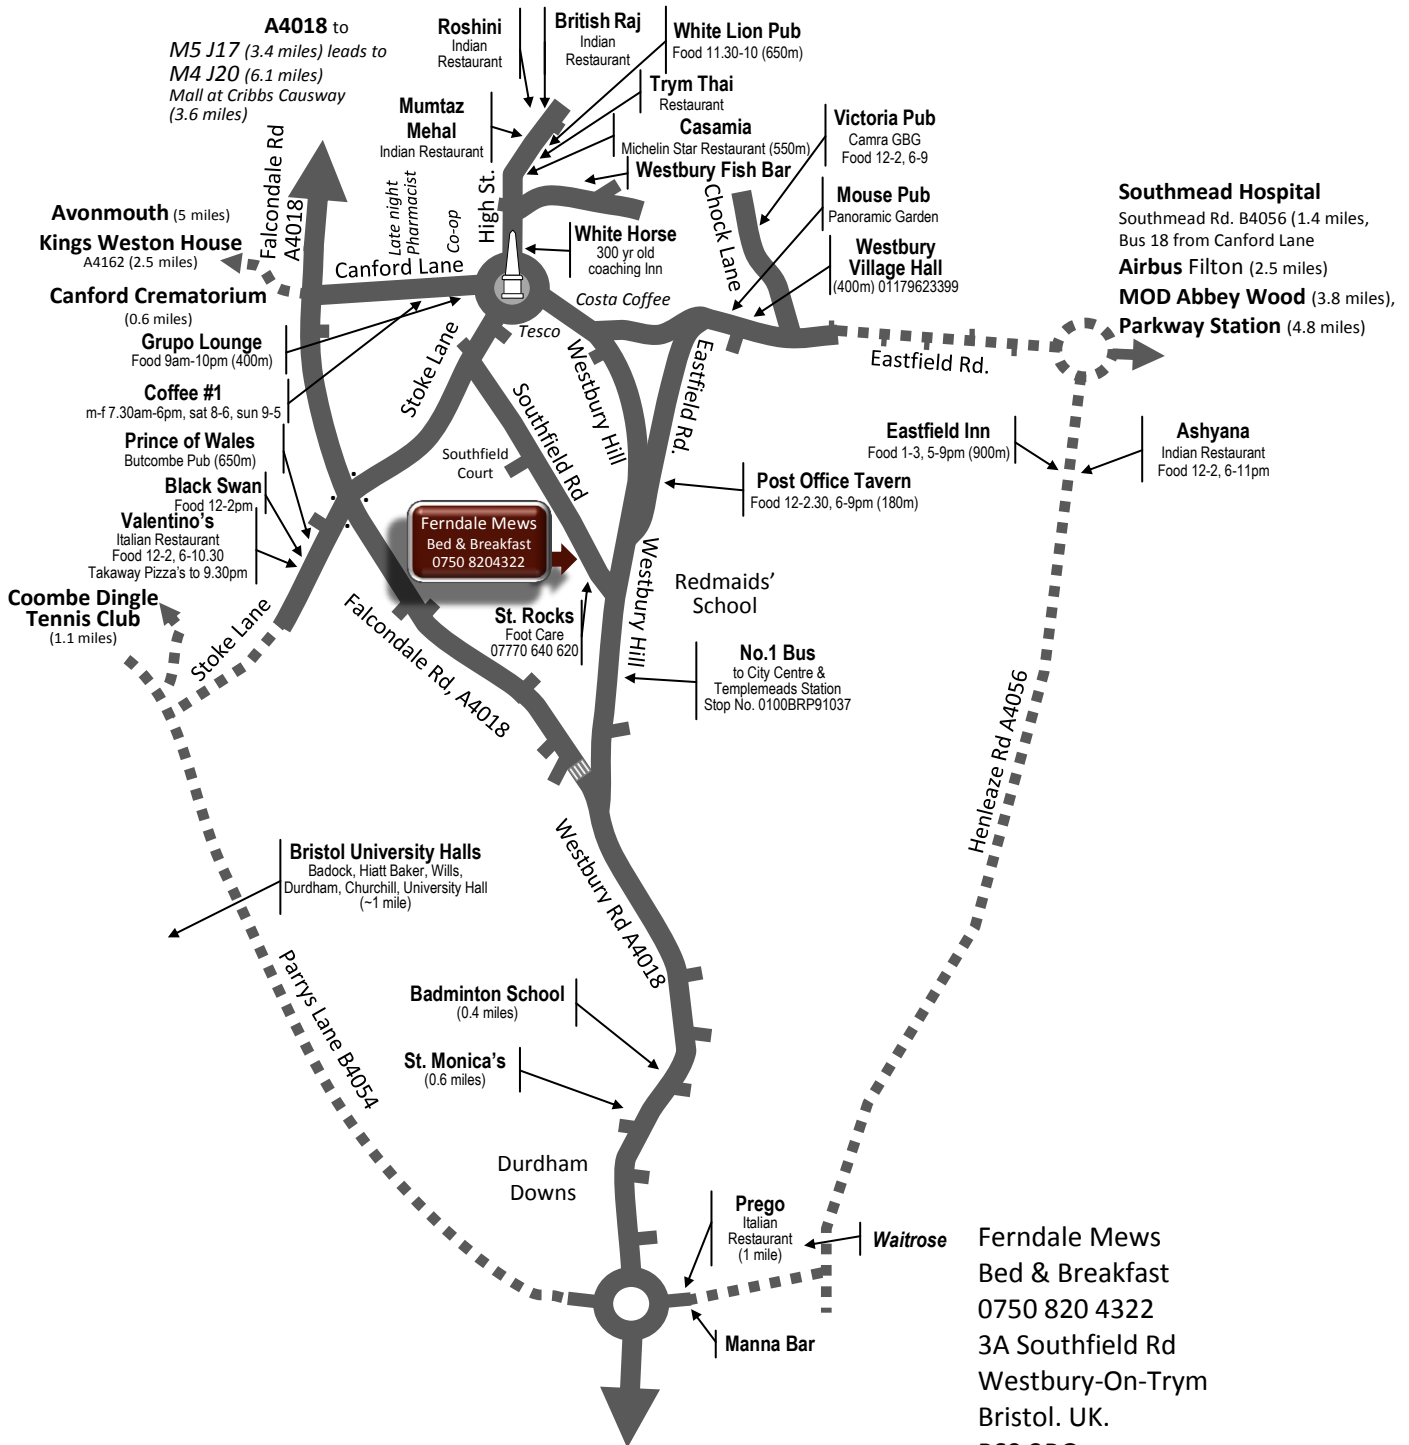

# Ferndale Mews Bed & Breakfast, Bristol.

The local Amenities that surround Ferndale Mews in Westbury-On-Trym village, Bristol.

**Ferndale Mews**  
**Bed & Breakfast**  
 0750 820 4322  
 3A Southfield Rd  
 Westbury-On-Trym  
 Bristol. UK.  
 BS9 3BG  
[www.ferndalemews.co.uk](http://www.ferndalemews.co.uk)

**Taxis.**  
 The largest is Streamline on  
 01179264001  
 The closest is Prestige on  
 01179509999.

If you call them from your mobile phone  
 and ask they will ring your phone twice as  
 the Taxis arrives.

**A4018** Whiteladies Rd,  
 Spire Hospital (1.4 miles), No.1 Bus  
 Bristol Zoo (2.1 miles),  
 Bristol University (2.6 miles), No.1 Bus  
 Clifton Suspension Bridge (2.9 mile)  
 City Centre (2.9 miles), No.1 Bus  
 Clifton Village (3.1 miles),  
 Bristol Bus Station (3.2 miles),  
 Bristol Docks (3.5 miles)  
 Steam Ship Great Britain (4.4 miles)  
 Temple Meads Station (4.5 miles), No.1 Bus  
 Catch the Train to Bath, the Station is very Central.