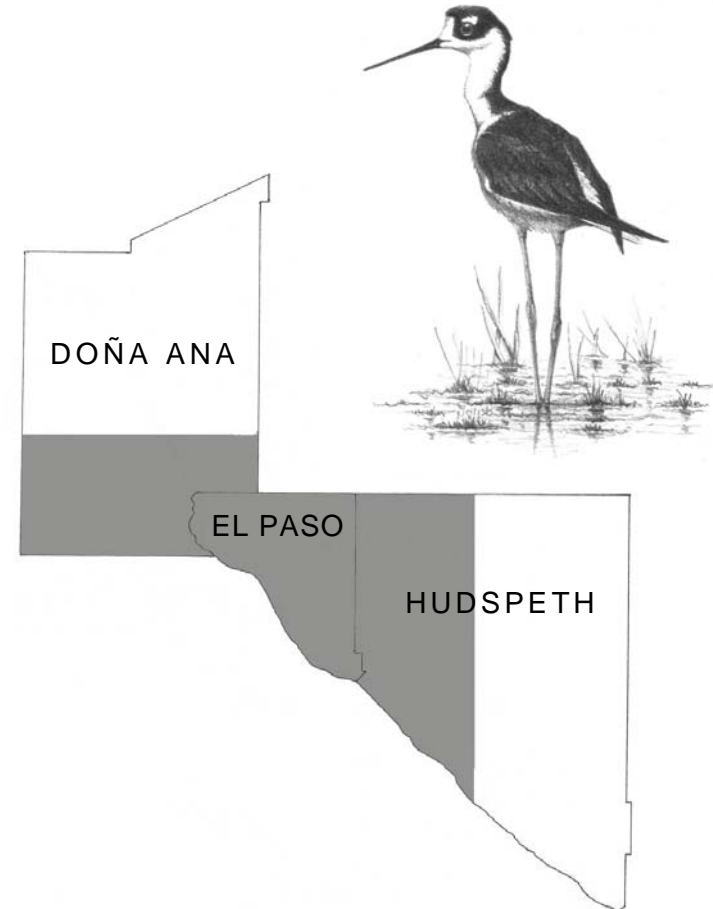

Compilers:

James N. Paton, John A. Sproul, Jr., Barry R. Zimmer

EL PASO/TRANS-PECOS AUDUBON SOCIETY
P.O. Box 972441, El Paso, TX 79997

Cover artwork by Daniel S. Kilby.

This checklist covers El Paso County, Texas, plus approximately the western one-half of Hudspeth County, Texas (west of longitude 105° 30') and the southern one-third of Doña Ana County, New Mexico (south of latitude 32° 10'). It includes **426** species of birds and 10 additional identifiable forms documented as occurring in the area. Another 25 species are carried on the Historical (5), Exotics (12) and Hypothetical (8) lists on the back page. Species names and taxonomic organization follow the American Ornithologists' Union *Checklist of North American Birds* (7th ed., 1998) as currently supplemented.