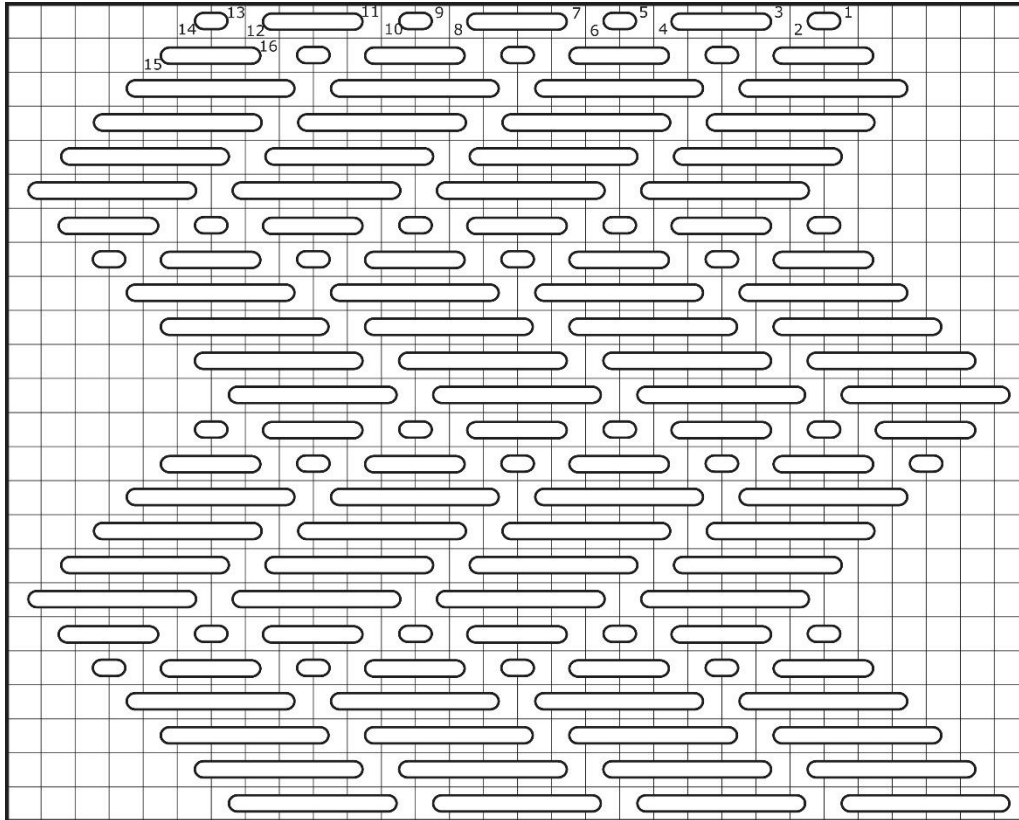

# KIMBERLY ANN NEEDLEPOINT

SG-08 "SPOOKY" Spooky Ghosts

**ARTIST RECOMMENDED STITCH:**

**FACE & BLACK PAINTED AREA: Tent Stitch**

**BODY: Angelis**

Image Ruth Schmuff