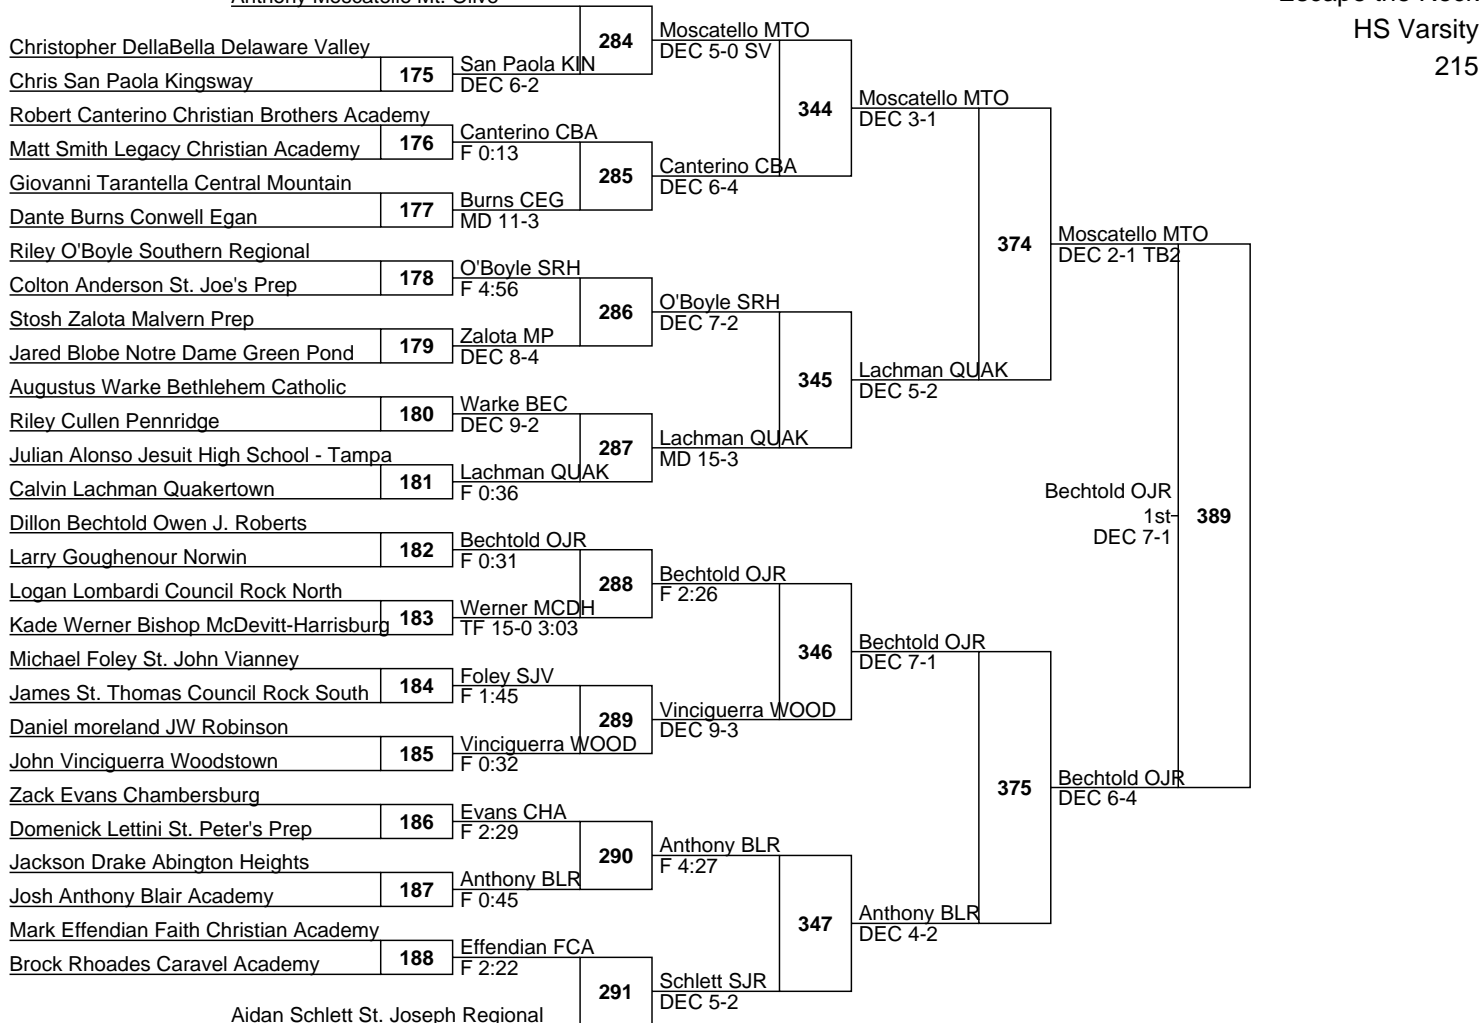

Michael Dellagatta St. Joseph Regional		Dellagatta SJR			
Nathaniel Stroman Chambersburg	159	F 1:15			
Collin French Southern Regional			276	Dellagatta SJR	
Dean Bechtold Owen J. Roberts	160	DEC 4-1		F 0:45	
Landon Muth Bethlehem Catholic					340
Sam Tuck Legacy Christian Academy	161	Muth BEC MD 17-6			
Ryan Rowe Penridge			277	Gilfoil MCDH	
Jakob Gilfoil Bishop McDevitt-Harrisburg	162	F 1:10		F 2:00	
Caleb Marzolino Abington Heights					372
Ethan Titcombe St. Joe's Prep	163	Marzolino ABHT F 0:26			
Drew Foster JW Robinson			278	Marzolino ABHT	
Kam Harden Cincinnati LaSalle	164	Harden CLSL F 1:56		F 3:13	
Jason Singer Faith Christian Academy					341
Nicolas Gonzalez Mt. Olive	165	Singer FCA F 1:41			
Kristian Korovesi Council Rock North			279	LaValle HPK	
Vincenzo LaValle Hanover Park	166	F 0:49		DEC 6-1	
Justin Griffith Sanford					373
Luca Minardo St. John Vianney	167	Griffith SANF F 1:27			
Carter Euker Perkiomen Valley			280	Griffith SANF	
Rocco Serafini Central Mountain	168	Serafini CM MD 10-1		MD 9-0	
Noah Onkst McDonogh School					342
Connor Smalley Notre Dame Green Pond	169	Onkst MCD F 1:26			
Noah Polhill Delaware Valley			281	Harris SPP	
Anthony Harris St. Peter's Prep	170	F 0:40		MD 8-0	
Remus Montalvo Brooke Point					373
Luis Trejo Jesuit High School - Tampa	171	Montalvo BRK TF 18-3 5:15			
Aiden Pham Norwin			282	Wehmeyer MP	
Nick Wehmeyer Malvern Prep	172	F 0:41		DEC 2-1	
Liam Kilrain Blair Academy					343
Peter Grippo Christian Brothers Academy	173	Kilrain BLR DEC 7-3			
Ryan Gottwald Council Rock South			283	Menifee FAU	
Kingsley Menifee Fauquier	174	F 1:39		DEC 8-2	

L159 Stroman CHA					
L160 French SRH	1079	F 0:46			
L161 Tuck LEG		L283 Kilrain BLR	1173	Kilrain BLR	
L162 Rowe PW	1080	Rowe PWR MD 11-3		DEC 5-3	
L163 Titcombe SJP					1236
L164 Foster JW	1081	Foster JWR DEC 11-5		Montalvo BRK	
L165 Gonzalez MTO		L281 Onkst MCD	1175	DEC 8-7	1288
L166 Korovesi CRN	1082	DEC 6-4		L341 Marzolino ABHT	1289
L167 Minardo SJV				DEC 4-3	
L168 Euker PKV	1083	Euker PKV DEC 3-2			
L169 Smalley NDG		L279 Singer FCA	1177		
L170 Polhill DV	1084	F 2:43			
L171 Trejo JES		L278 Harden CLSL	1178		
L172 Pham NOR	1085	DEC 6-2			
L173 Grippo CBA		L277 Muth BEC	1179		
L174 Gottwald CRN	1086	MD 10-1			
		L276 Bechtold OJR	1180		

L1346 Gilfoil MCDH		Gilfoil MCDH			
L1347 LaValle HPK	1343	5th			
		DEC 7-5 SV			
L1320 Marzolino ABHT		DEC 6-1	1384	Marzolino ABHT	
L1321 Harris SPP		M FOR			

Anthony Moscatello Mt. Olive

Aidan Schlett St. Joseph Regional