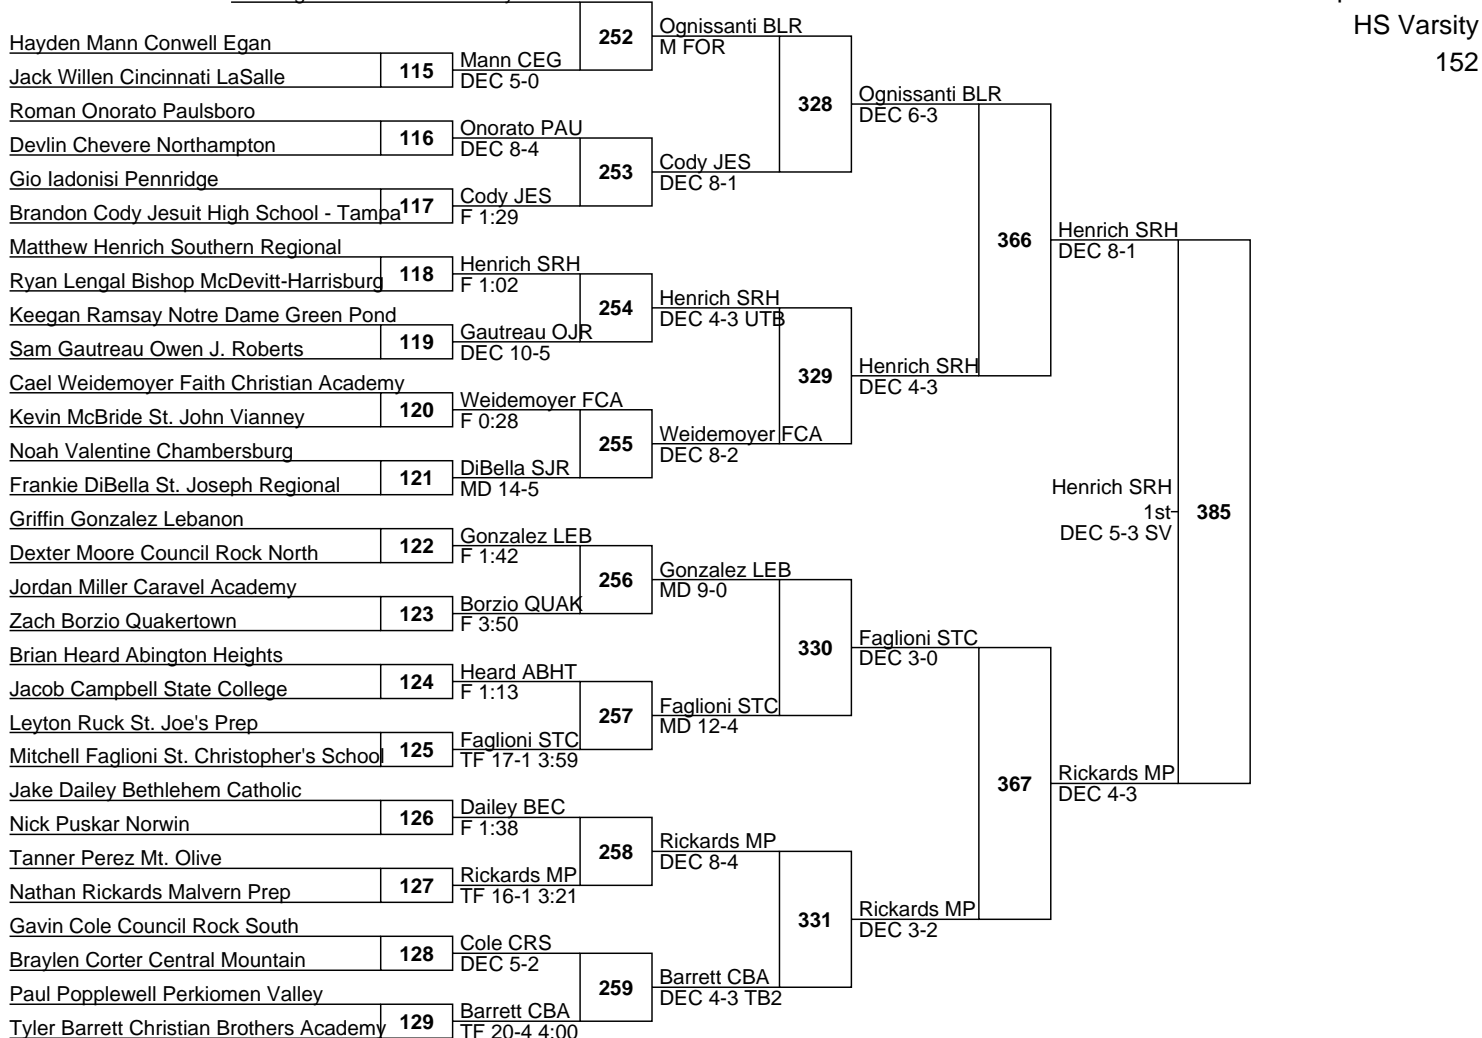

Paul Ognissanti Blair Academy

Dagen Condomitti Northampton

AJ Hewitt Norwin		260	Condomitti NH TF 18-3 4:33		
AJ Dierksen Delaware Valley	130	Hewitt NOR DEC 10-4 SV		332	Condomitti NH DEC 7-4
Carson Thomas Cincinnati LaSalle					
Emanuel Seward St. Christopher's School	131	Thomas CLSL F 1:31			
Nathan Thomas Notre Dame Green Pond		261	Thomas CLSL DEC 3-1		
Cole Velardi Southern Regional	132	Velardi SRH MD 9-0			368
Zander Silva Christian Brothers Academy					Sadriddinov CRS F 3:27
Emilio Diaz Conty Fonseca St. Joe's Prep	133	Silva CBA F 1:39			
Doug King Paulsboro		262	Silva CBA DEC 3-2		
Ethan Cooper Legacy Christian Academy	134	Cooper LEG F 4:26			
Austin Craft Camden Catholic				333	Sadriddinov CRS DEC 8-1
Ben Sand JW Robinson	135	Craft CMD F 0:56			
Ivan Mixell Chambersburg		263	Sadriddinov CRS DEC 8-3		
Bekhruz Sadriddinov Council Rock South	136	Sadriddinov CRS F 2:49			
Reed Fullmer Malvern Prep					Queen SJV 1st DEC 5-3
John Mulder Council Rock North	137	Fullmer MP F 4:44			
Barry Norman Blair Academy		264	Fullmer MP MD 13-1		
Gino Serafini Central Mountain	138	Norman BLR DEC 8-6			
Cody Wagner Faith Christian Academy				334	Fullmer MP DEC 3-1
Colin Price Abington Heights	139	Wagner FCA MD 8-0			
Tyler Cumming Mt. Olive		265	Harmon BEC MD 13-2		
Andrew Harmon Bethlehem Catholic	140	Harmon BEC TF 15-0 2:15			
Ryan Burton St. Joseph Regional					369
Dysen Neill Owen J. Roberts	141	Burton SJR F 2:11			Queen SJV DEC 3-2
Michael Socci Quakertown		266	Burton SJR DEC 5-2		
Damian Weaver Lyndhurst	142	Weaver LHS F 0:31			
Anthony Verdi St. Peter's Prep				335	Queen SJV DEC 4-3
Gavin Pascoe Perkiomen Valley	143	Pascoe PKV DEC 7-2			
Brady Hudgins Pennridge		267	Queen SJV MD 19-6		
Josiah Queen St. John Vianney	144	Queen SJV F 1:23			

L131	Seward STC	L130	Dierksen DV						
L132	Thomas NDG	L131	Pascoe PKV	1157	Pascoe PKV	DEC 5-1			
L133	Diaz Conty Fonseca	L132	Weaver LHS	1158	Weaver LHS	DEC 5-0			
L134	King PAU	L133	Wagner FCA	1159	Wagner FCA	DEC 5-3			
L135	Sand JWR	L134	Wagner FCA	1159	Wagner FCA	F 4:00			
L136	Mixell CHA	L135	Norman BLR	1160	Norman BLR	DEC 5-3			
L137	Mulder CRN	L136	Craft CMD	1161	Craft CMD	DEC 5-4			
L138	Serafini CM	L137	Craft CMD	1161	Craft CMD	DEC 5-4			
L139	Price ABHT	L138	Cooper LEG	1162	Cooper LEG	TF 15-0 4:35			
L140	Cumming MTO	L139	Velardi SRH	1163	Velardi SRH	F 2:07			
L141	Neill OJR	L140	Harmon BEC	1164	Harmon BEC	DEC 12-8			
L142	Socci QUAK	L141	Harmon BEC	1164	Harmon BEC	DEC 12-8			
L143	Verdi SPP	L142	Harmon BEC	1164	Harmon BEC	DEC 12-8			
L144	Hudgins PWR	L143	Harmon BEC	1164	Harmon BEC	DEC 12-8			
L1316	Thomas CLSL	L1315	Harmon BEC	1178	Harmon BEC	DEC 3-1			
L1317	Harmon BEC	L1316	Harmon BEC	1178	Harmon BEC	DEC 3-1			
L1228	Weaver LHS	L1227	Weaver LHS	1228	Weaver LHS	DEC 8-4			
L1280	Silva CBA	L1279	Silva CBA	1280	Silva CBA	DEC 2-0			
L1316	Silva CBA	L1315	Fullmer MP	1342	Fullmer MP	DEC 6-3			
L1342	Fullmer MP	L1341	Fullmer MP	1342	Fullmer MP	DEC 6-3			
L1376	Silva CBA	L1375	Silva CBA	1376	Silva CBA	DEC 1-0			
L1376	Silva CBA	L1375	Silva CBA	1376	Silva CBA	DEC 1-0			

L1342	Fullmer MP	L1341	Fullmer MP
L1343	Condomitti NH	L1342	Condomitti NH

L1316	Thomas CLSL	L1315	Harmon BEC
L1317	Harmon BEC	L1316	Harmon BEC