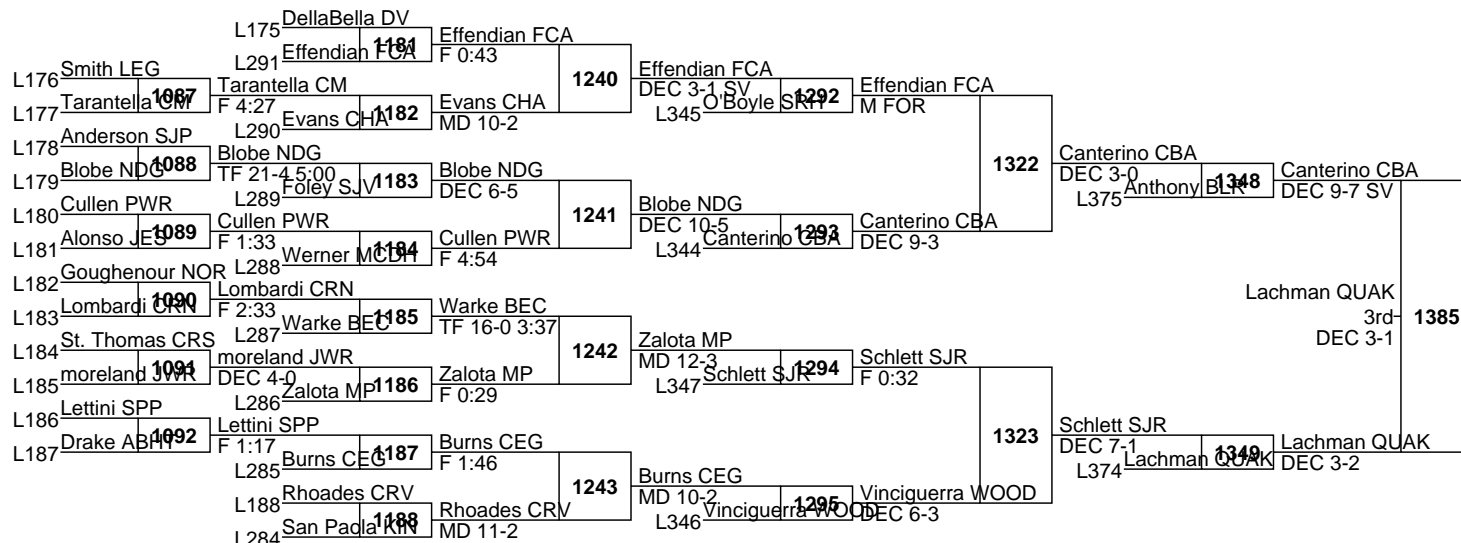

L1348 Anthony BLR
DEC 9-7 SV

L1349 Schlett SJR
DEC 3-2

L1322 Effendian FCA
DEC 3-0

L1323 Vinciguerra WOOD
DEC 7-1