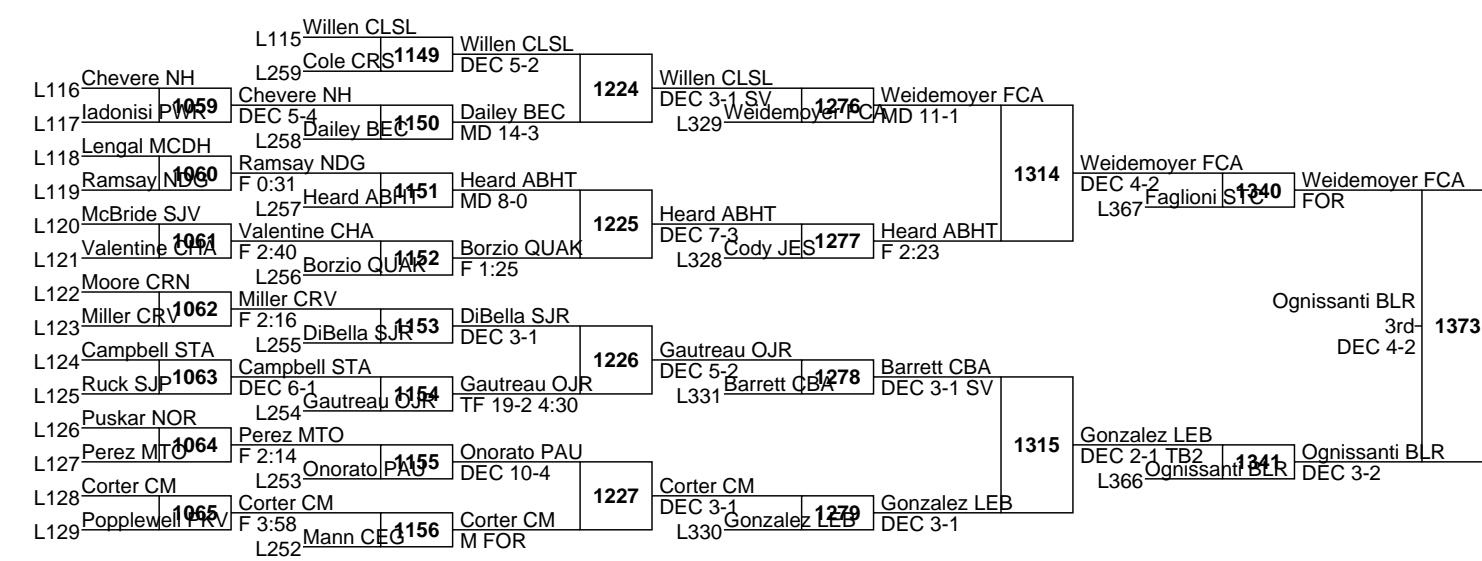

Paul Ognissanti Blair Academy

Dagen Condomitti Northampton

AJ Hewitt Norwin		260	Condomitti NH TF 18-3 4:33		
AJ Dierksen Delaware Valley	130	Hewitt NOR DEC 10-4 SV		332	Condomitti NH DEC 7-4
Carson Thomas Cincinnati LaSalle					
Emanuel Seward St. Christopher's School	131	Thomas CLSL F 1:31			
Nathan Thomas Notre Dame Green Pond		261	Thomas CLSL DEC 3-1		
Cole Velardi Southern Regional	132	Velardi SRH MD 9-0			368
Zander Silva Christian Brothers Academy					Sadriddinov CRS F 3:27
Emilio Diaz Conty Fonseca St. Joe's Prep	133	Silva CBA F 1:39			
Doug King Paulsboro		262	Silva CBA DEC 3-2		
Ethan Cooper Legacy Christian Academy	134	Cooper LEG F 4:26			
Austin Craft Camden Catholic				333	Sadriddinov CRS DEC 8-1
Ben Sand JW Robinson	135	Craft CMD F 0:56			
Ivan Mixell Chambersburg		263	Sadriddinov CRS DEC 8-3		
Bekhruz Sadriddinov Council Rock South	136	Sadriddinov CRS F 2:49			
Reed Fullmer Malvern Prep					Queen SJV 1st DEC 5-3
John Mulder Council Rock North	137	Fullmer MP F 4:44			
Barry Norman Blair Academy		264	Fullmer MP MD 13-1		
Gino Serafini Central Mountain	138	Norman BLR DEC 8-6			
Cody Wagner Faith Christian Academy				334	Fullmer MP DEC 3-1
Colin Price Abington Heights	139	Wagner FCA MD 8-0			
Tyler Cumming Mt. Olive		265	Harmon BEC MD 13-2		
Andrew Harmon Bethlehem Catholic	140	Harmon BEC TF 15-0 2:15			
Ryan Burton St. Joseph Regional					369
Dysen Neill Owen J. Roberts	141	Burton SJR F 2:11			Queen SJV DEC 3-2
Michael Socci Quakertown		266	Burton SJR DEC 5-2		
Damian Weaver Lyndhurst	142	Weaver LHS F 0:31			
Anthony Verdi St. Peter's Prep				335	Queen SJV DEC 4-3
Gavin Pascoe Perkiomen Valley	143	Pascoe PKV DEC 7-2			
Brady Hudgins Pennridge		267	Queen SJV MD 19-6		
Josiah Queen St. John Vianney	144	Queen SJV F 1:23			

L131	Seward STC	L130	Dierksen DV						
L132	Thomas NDG	L131	Pascoe PKV	1157	Pascoe PKV	DEC 5-1			
L133	Diaz Conty Fonseca	L132	Weaver LHS	1158	Weaver LHS	DEC 5-0			
L134	King PAU	L133	Wagner FCA	1159	Wagner FCA	DEC 5-3			
L135	Sand JWR	L134	Wagner FCA	1159	Wagner FCA	F 4:00			
L136	Mixell CHA	L135	Norman BLR	1160	Norman BLR	DEC 5-3			
L137	Mulder CRN	L136	Craft CMD	1161	Craft CMD	DEC 5-4			
L138	Serafini CM	L137	Craft CMD	1161	Craft CMD	DEC 5-4			
L139	Price ABHT	L138	Cooper LEG	1162	Cooper LEG	TF 15-0 4:35			
L140	Cumming MTO	L139	Velardi SRH	1163	Velardi SRH	F 2:07			
L141	Neill OJR	L140	Harmon BEC	1164	Harmon BEC	DEC 12-8			
L142	Socci QUAK	L141	Harmon BEC	1164	Harmon BEC	DEC 12-8			
L143	Verdi SPP	L142	Harmon BEC	1164	Harmon BEC	DEC 12-8			
L144	Hudgins PWR	L143	Harmon BEC	1164	Harmon BEC	DEC 12-8			
L1316	Thomas CLSL	L1315	Harmon BEC	1178	Harmon BEC	DEC 3-1			
L1317	Harmon BEC	L1316	Harmon BEC	1178	Harmon BEC	DEC 3-1			
L1228	Weaver LHS	L1227	Weaver LHS	1228	Weaver LHS	DEC 8-4			
L1280	Silva CBA	L1279	Silva CBA	1280	Silva CBA	DEC 2-0			
L1316	Silva CBA	L1315	Fullmer MP	1342	Fullmer MP	DEC 6-3			
L1342	Fullmer MP	L1341	Fullmer MP	1342	Fullmer MP	DEC 6-3			
L1376	Silva CBA	L1375	Silva CBA	1376	Silva CBA	DEC 1-0			
L1376	Silva CBA	L1375	Silva CBA	1376	Silva CBA	DEC 1-0			

L1342	Fullmer MP	L1341	Fullmer MP
L1343	Condomitti NH	L1342	Condomitti NH

L1316	Thomas CLSL	L1315	Harmon BEC
L1317	Harmon BEC	L1316	Harmon BEC