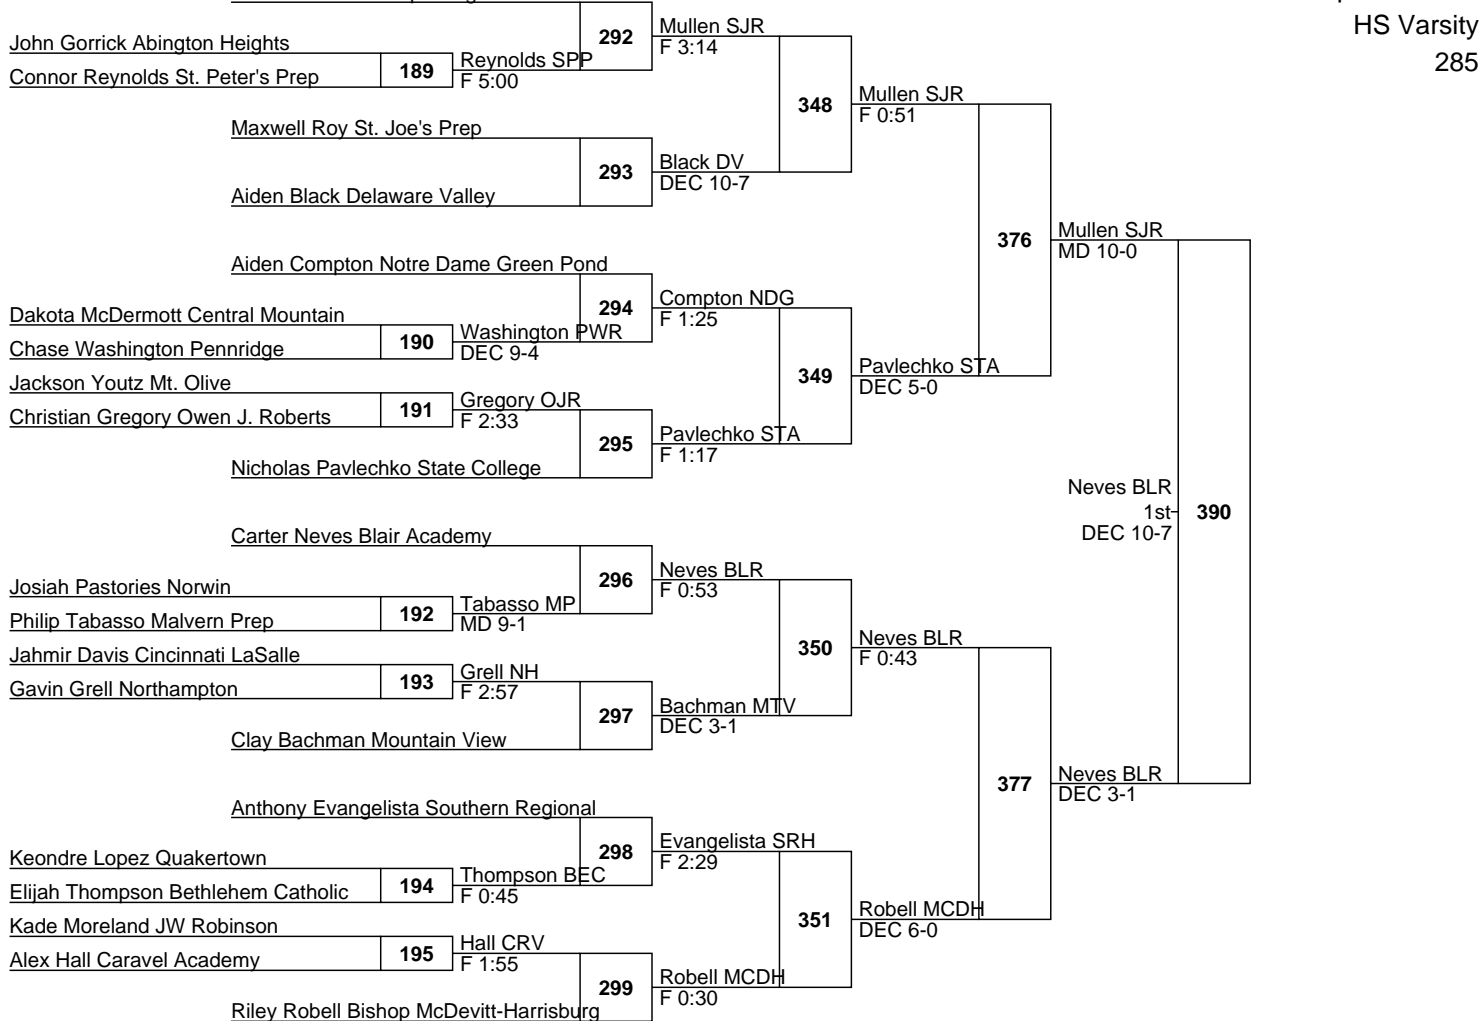

Jim Mullen St. Joseph Regional

L1350 Compton NDG MD 9-0
L1351 Evangelista SRH 5th F 1:30

L1324 Black DV F 2:13
L1325 Bachman MTV 7th DEC 3-1 SV