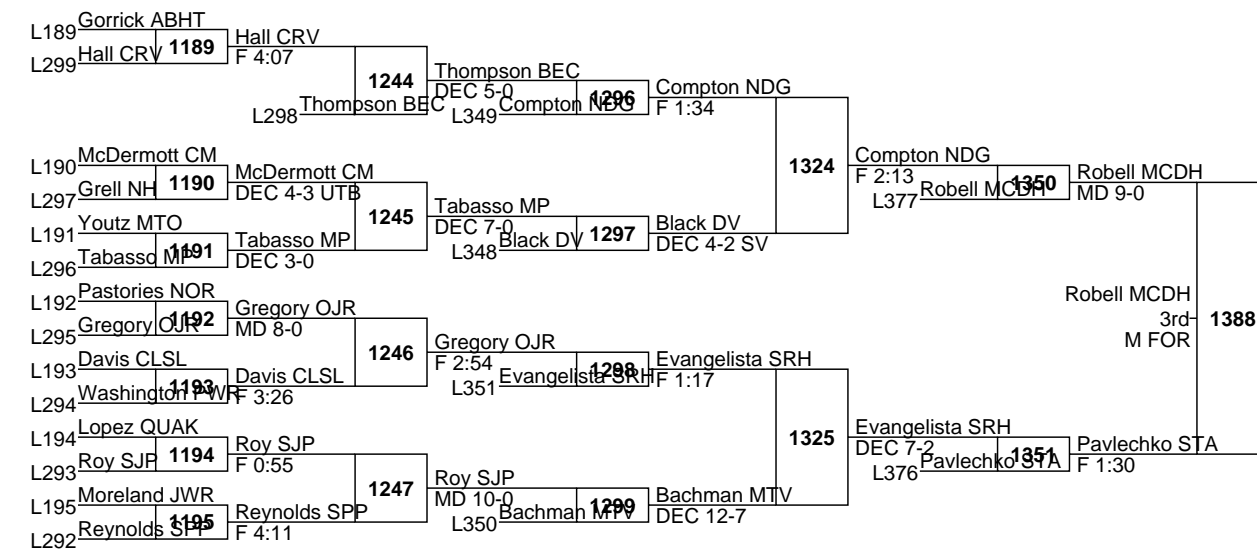

Jim Mullen St. Joseph Regional

L1350 Compton NDG MD 9-0
L1351 Evangelista SRH 5th F 1:30

L1324 Black DV F 2:13
L1325 Bachman MTV 7th DEC 3-1 SV