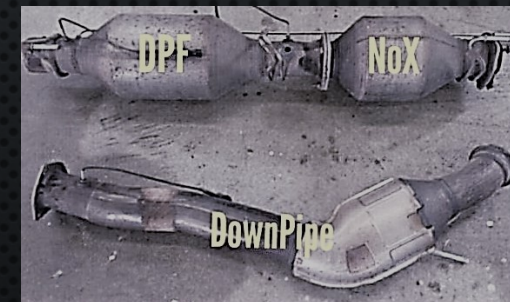

CASHINYOURCORES.COM

ALL MAKES & MODELS

LIGHT TO HEAVY DUTY

CALL TODAY TO MAKE AN APPOINTMENT AND GET THE HIGHEST
RETURNS ON YOUR CATALYTIC CONVERTERS & DPF / DOC SYSTEMS

610 – 277 – 2101

SUPPORT@DIRECTCORESUPPLY.COM