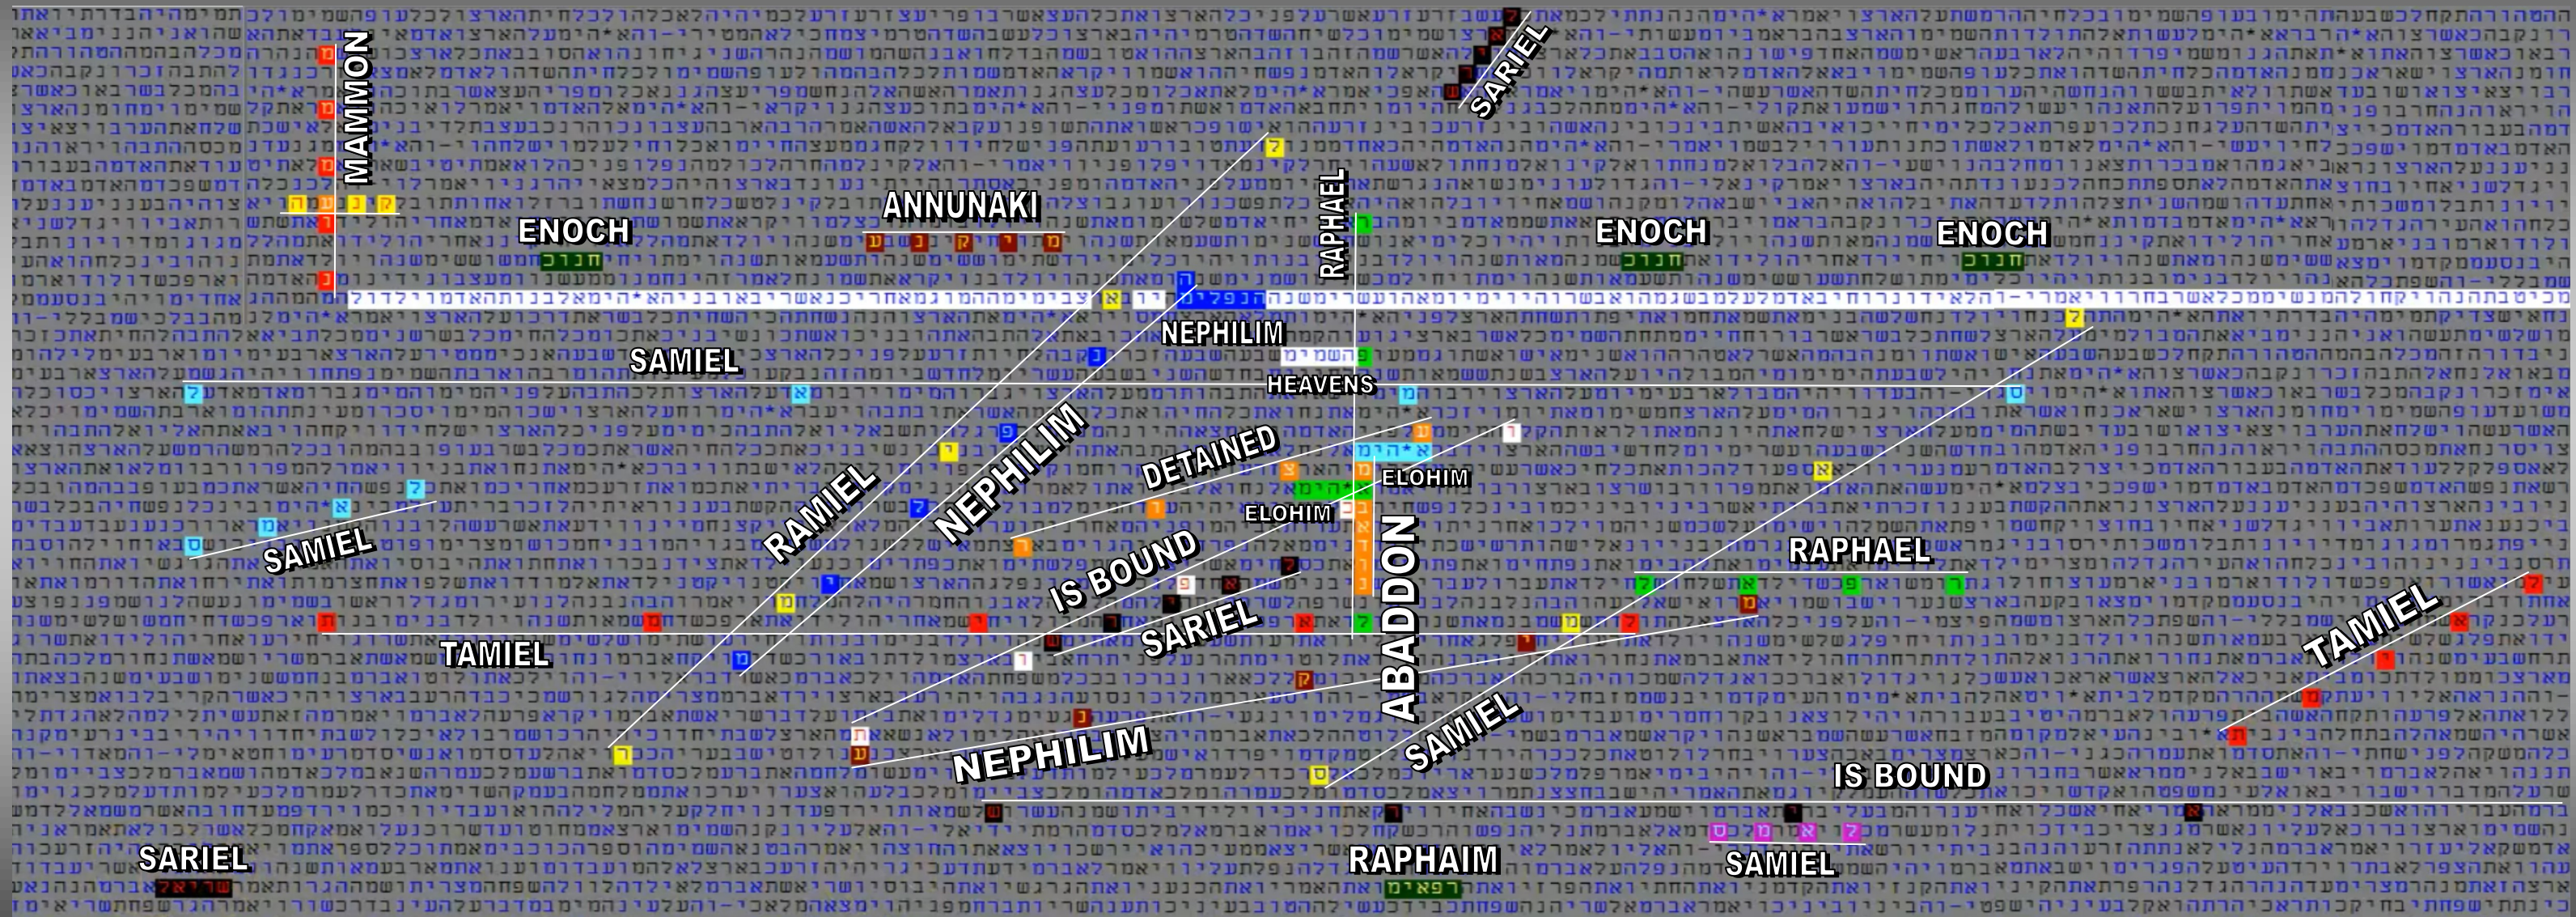

ABADDON

Bible Code Matrix of Prophecy in Scripture

© MATTHEW WRIGHT MINISTRIES
Graphic layout by Luis B. Vega

RESOURCES

youtube.com/user/TheMatt71269
biblecodenow1@gmail.com
biblecodenow.com
facebook.com/groups/codesearcher

SCRIPTURE SOURCE(S)

Old & New Testament
TorahSoft

FOR AN EXPLANATION - STUDY OF THE CHART CODE MATRIX, VISIT THE YOUTUBE CHANNEL VIDEO SERIES.

WIDTH: 364 CENTER: 10239