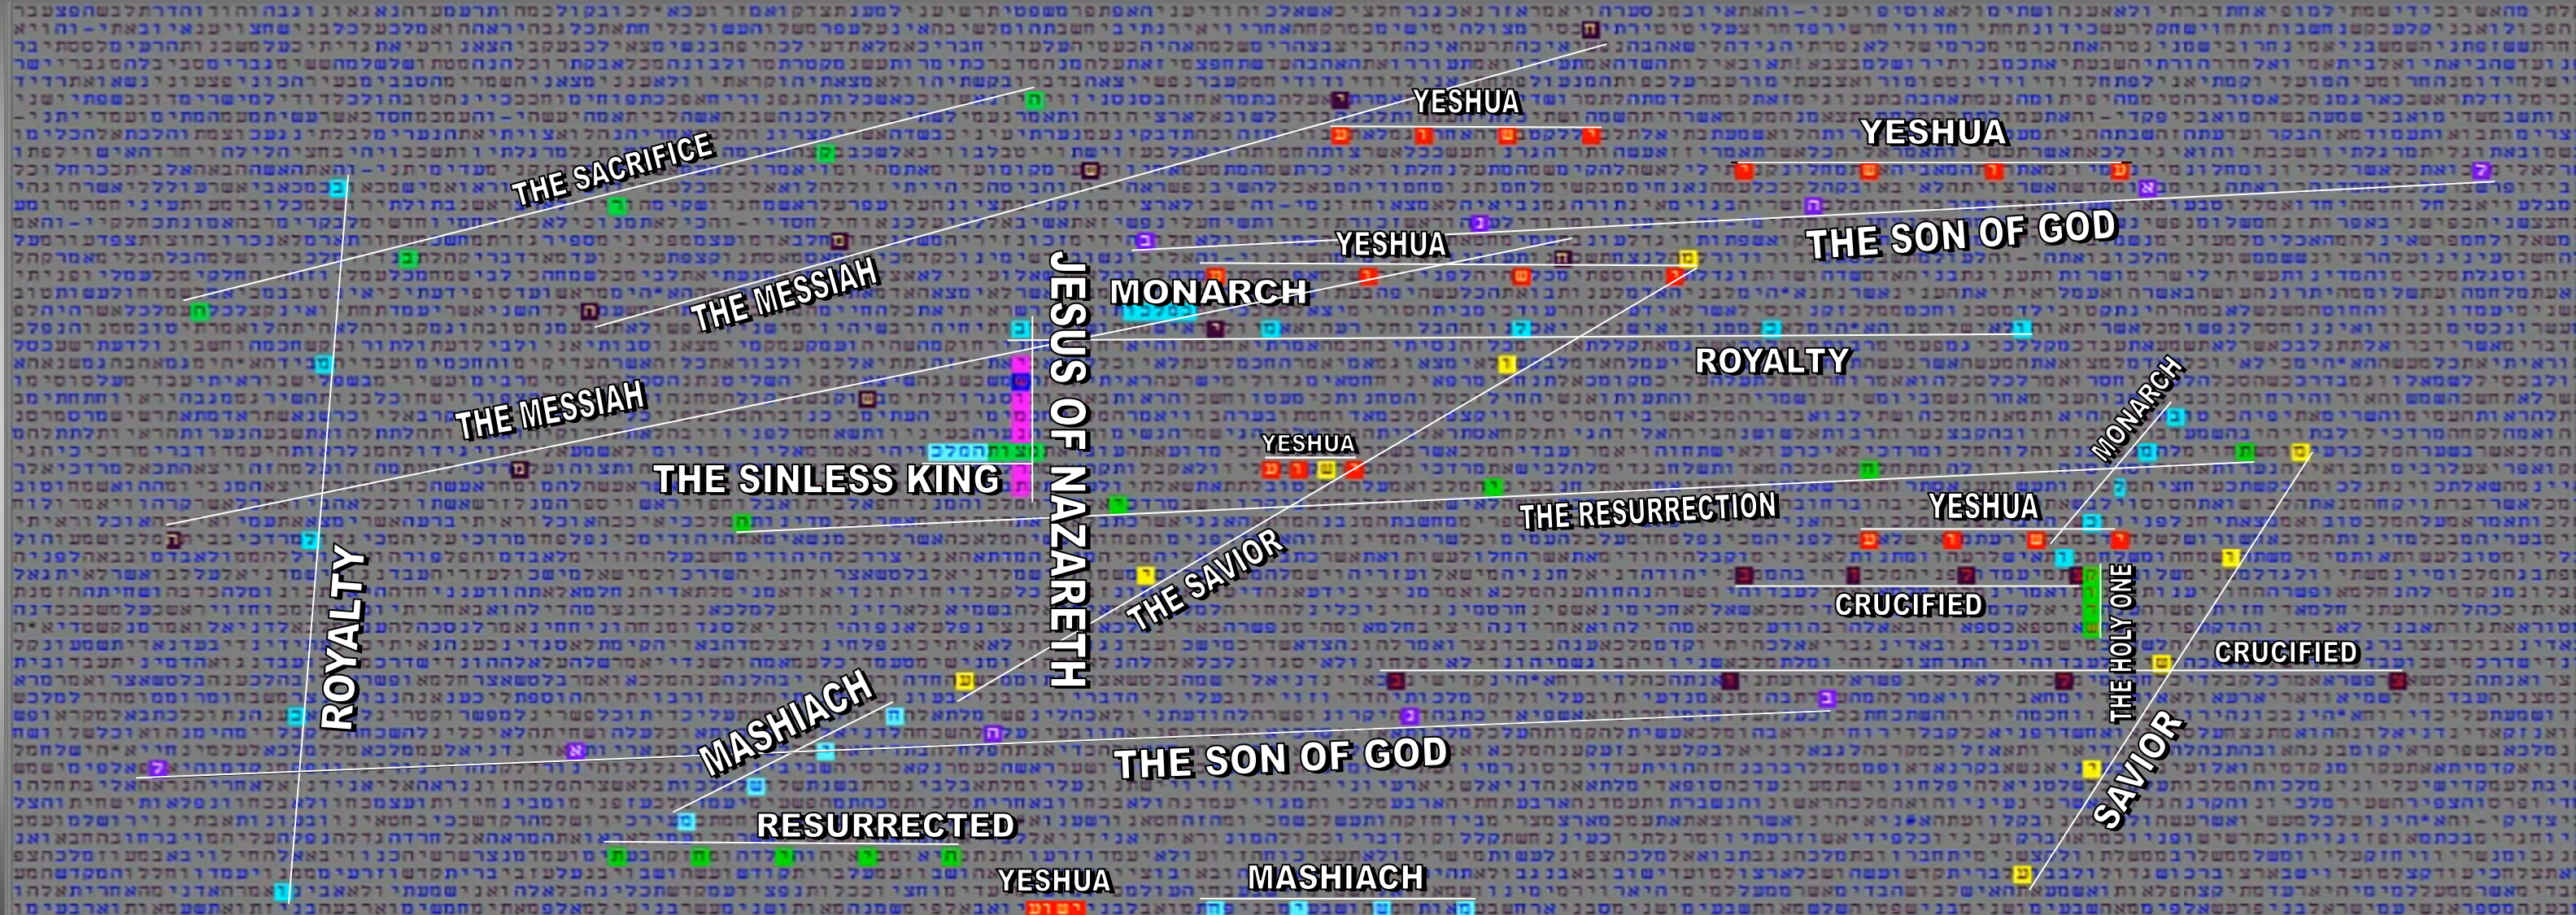

JESUS OF NAZARETH I

Bible Code Matrix of Prophecy in Scripture

© MATTHEW WRIGHT MINISTRIES
Graphic layout by Luis B. Vega

RESOURCES
[youtube.com/user/TheMatt71269](https://www.youtube.com/user/TheMatt71269)
biblecodenow1@gmail.com
biblecodenow.com
[facebook.com/groups/codesearcher](https://www.facebook.com/groups/codesearcher)

SCRIPTURE SOURCE(S)
Old & New Testament
TorahSoft

FOR AN EXPLANATION - STUDY OF THE CHART CODE MATRIX, VISIT THE YOUTUBE CHANNEL VIDEO SERIES.
WIDTH: 1309 CENTER: 1019886