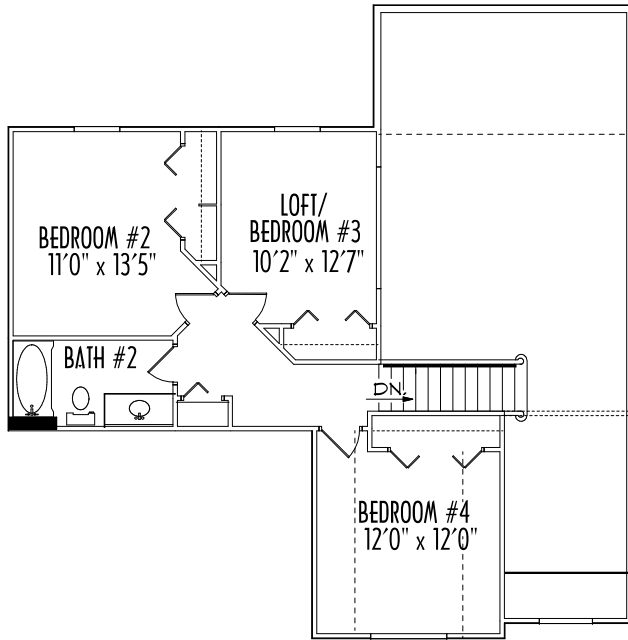

THE BROADWAY

CAPE COD | 4 BED | 2.5 BATH | 2,569 SQ FT

**6779 ENGLE ROAD, SUITE K
MIDDLEBURG HEIGHTS,
OHIO 44130**

WWW.FIRESIDEBUILDERS.COM

MAIN: 440.243.6820

FAX: 440.243.1820

CAPE COD | 4 BED | 2.5 BATH | 2,569 SQ FT