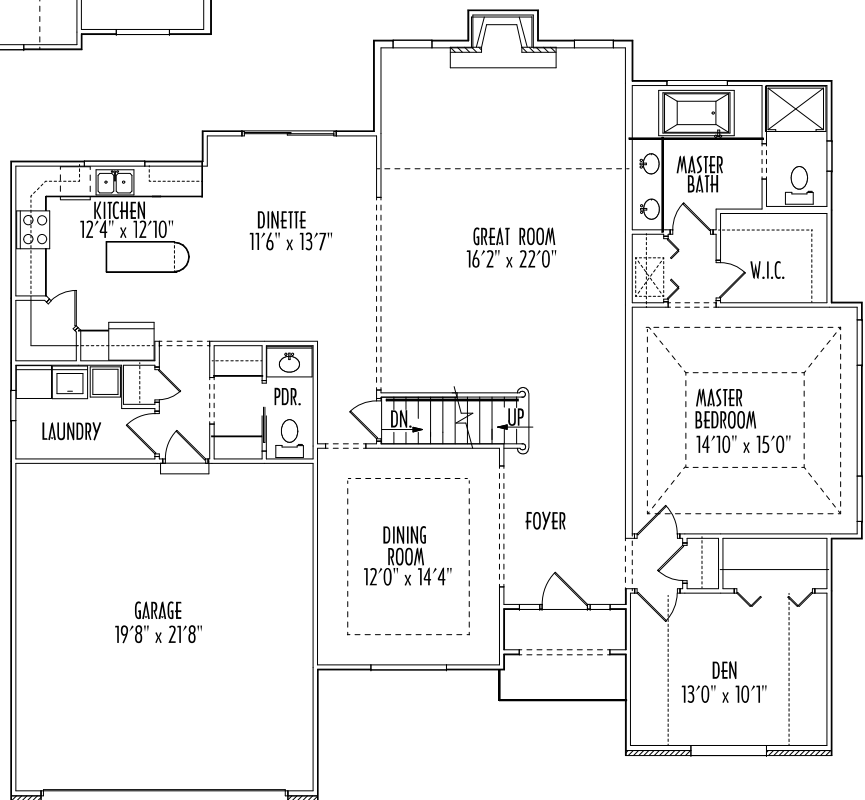

SECOND FLOOR

FIRST FLOOR