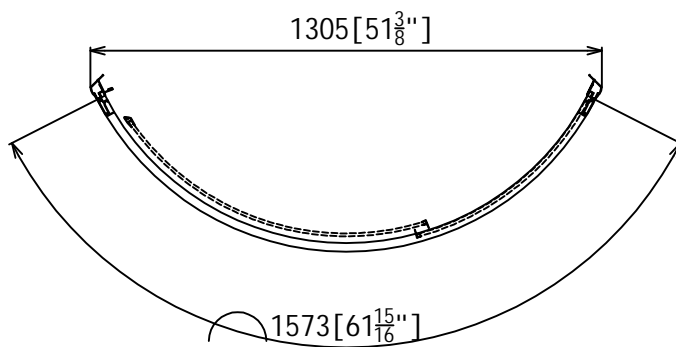

UNIT: mm/inch

Item No. S22081

Size 38X38X72"

Materials