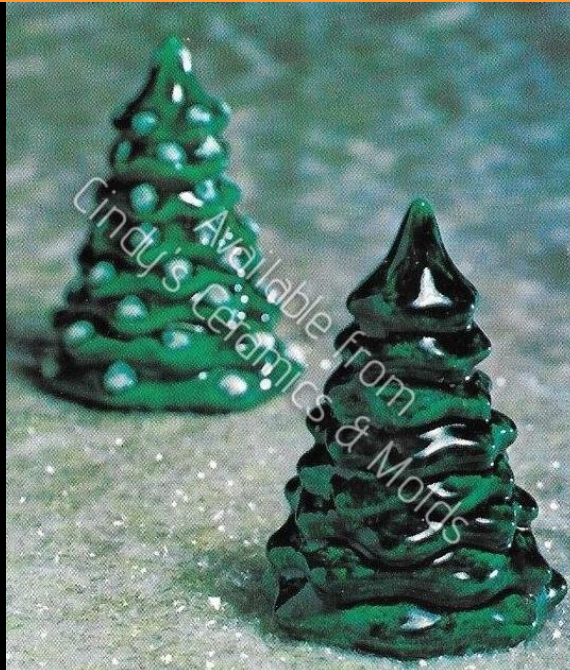

Halloween Tree & Base

C-HC-124-H

13.25 Tall

45.00

Halloween Tree & Base

S-  
2308/9-H

21 Tall  
(tree only)

40.00

Tall Slim Tree & Base

SR-765-H

18 Tall

80.00

Halloween Tree & Base

A-31-H

4.25 High

10.00

Halloween Tree

<p>J-3499</p>	 <p>Base for Slim Tree (Random selection from the Four Above)</p>	<p>.75 Tall by 3.5 Wide by 4 to 6 Long</p>	<p>5.00 each</p>
<p>J-3898-H</p>	 <p>Large Wispy Pine (uses base J-3499 to be lit) Ornaments inset on tree are NOT included and we will not make holes to match</p>	<p>14.25 Tall by 5.5 Wide by 5.75 Deep</p>	<p>26.00</p>