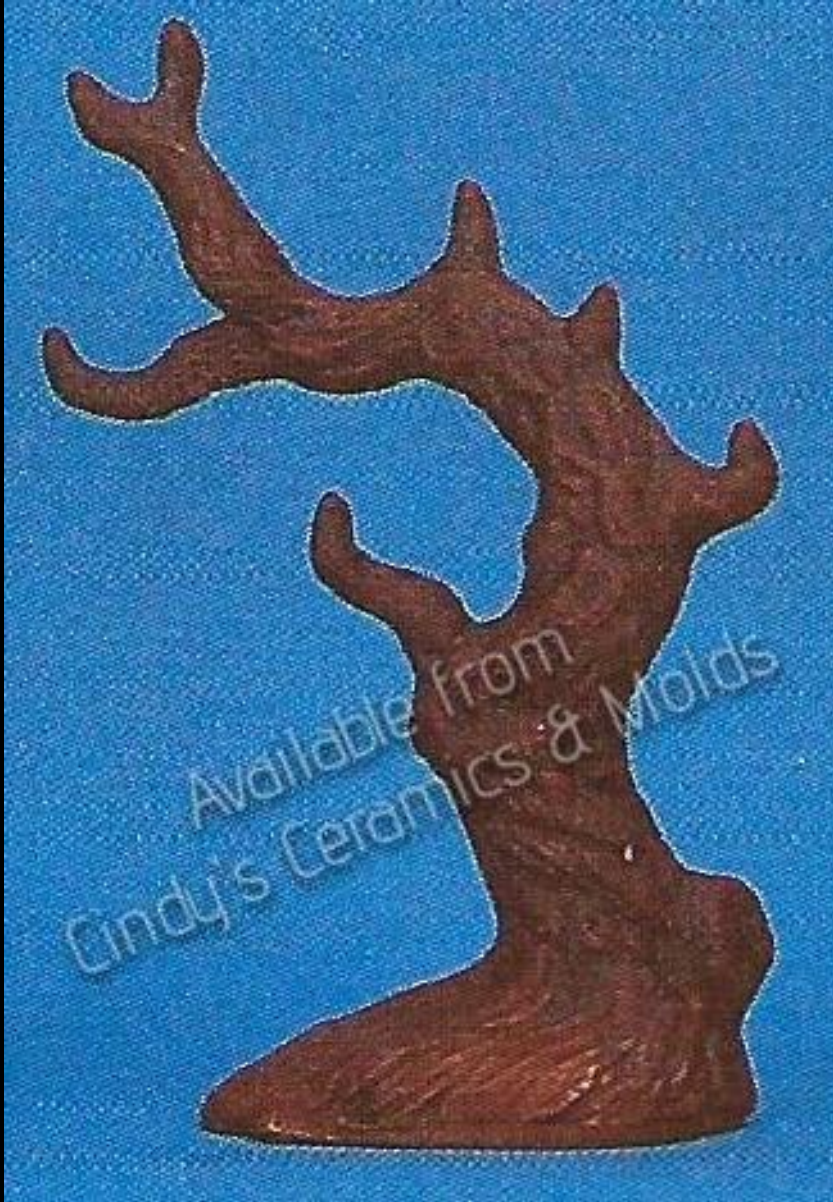

E-57D

10.00

Haunted Tree