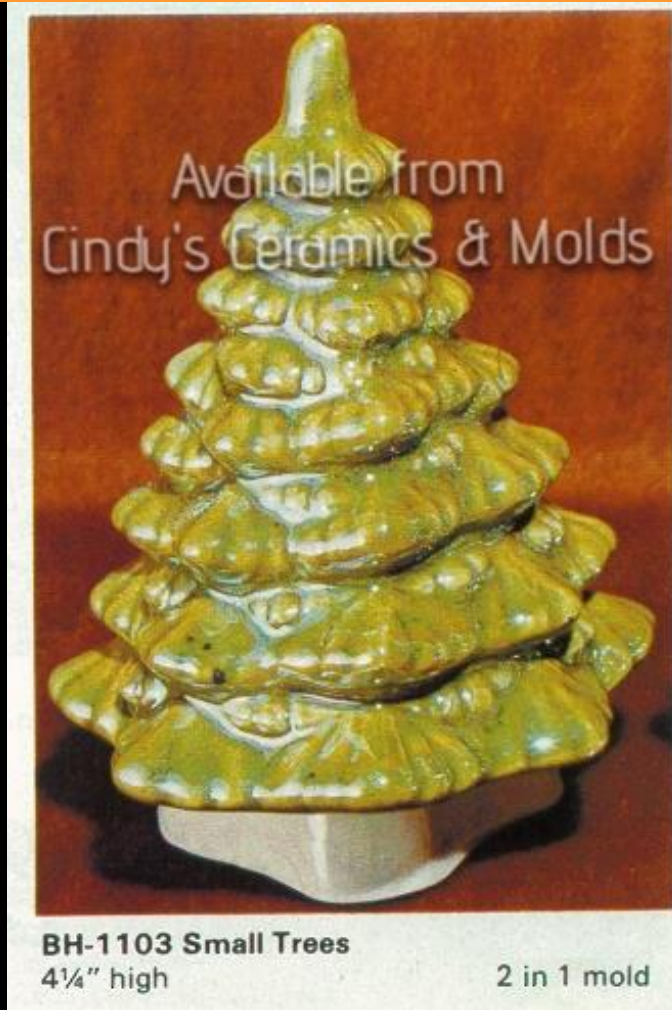

9.5 Tall by  
6.25 Wide

24.00

Mummy Gnome Tree

J-4319

9 Tall by 7  
Wide

24.00

Witch Gnome Tree

BH-1103-  
H