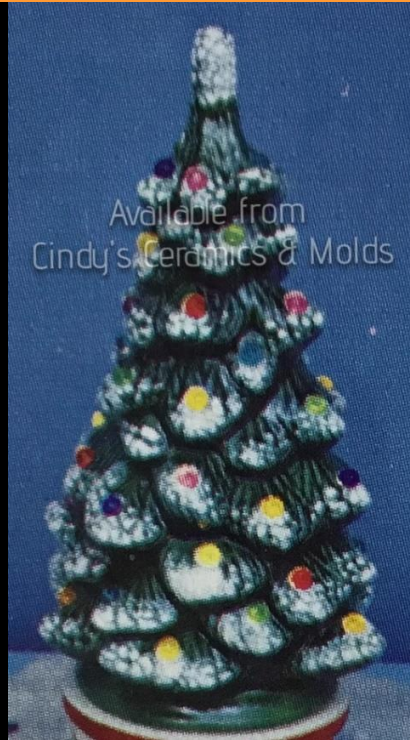

BH-1364-
H

6 1/2 Tall

10.00

Little Halloween Tree

J-3203-H
& 2365