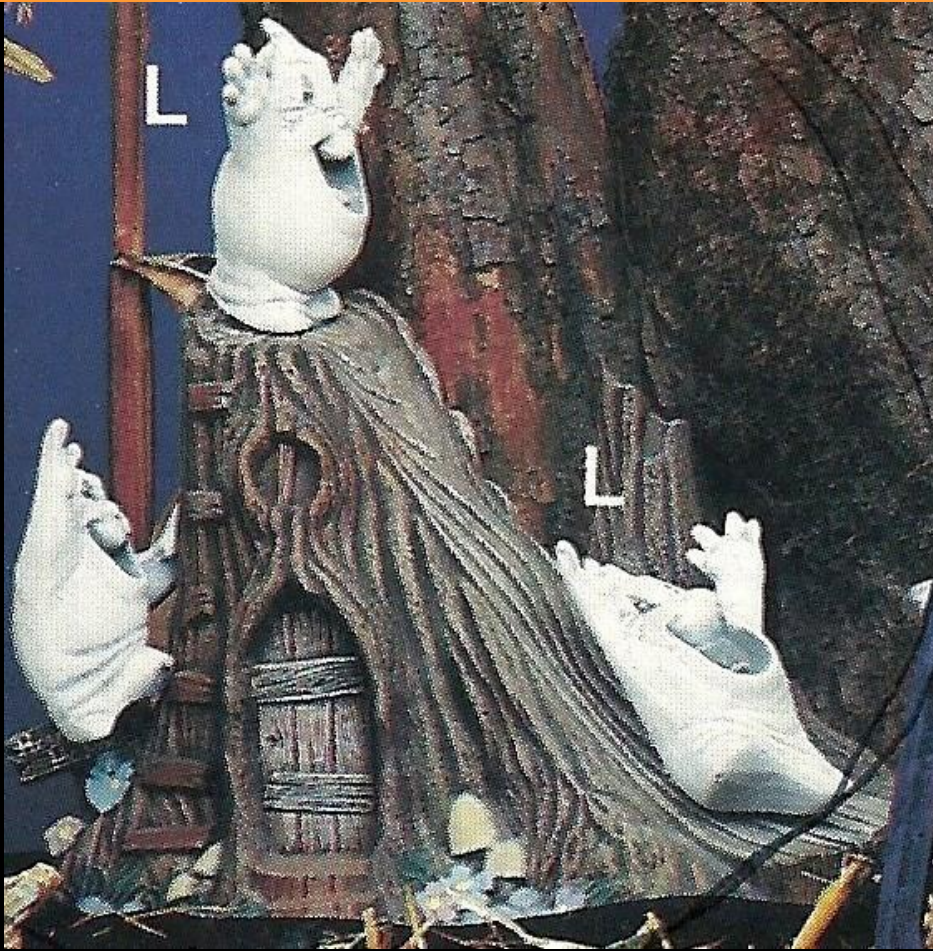

27.40

Halloween Tree & Base

H-  
688/1749-  
H

7 1/2 Tall

15.00

Small Halloween Tree & Base

Mac-KS-  
141 & 203

7 Tall  
(Tree)