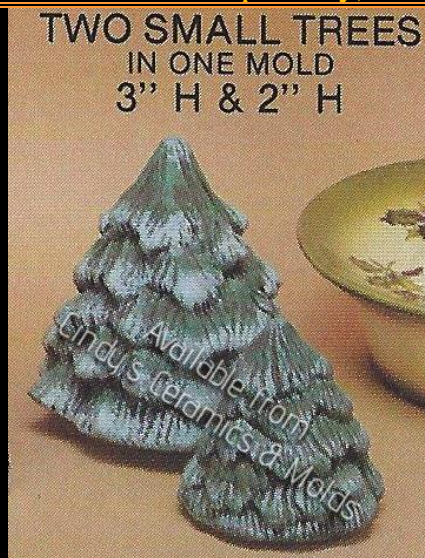

JS-1007-  
H

7.50

Desert Base for Halloween Cactus (shown with Halloween Cactus,  
available separately)

JK-643-H

1 1/2 Tall by  
9 Wide by 8  
Diameter

7.50

Stone Base for Halloween Cactus (shown with Halloween Cactus,  
available separately)

W-295-H

3 & 2 High

6.00 (set  
of two)

Two Small Halloween Trees  
(ask about lighting options- either electric or battery)

VIP-1366-  
H

7 1/4 Tall

15.00

Small Halloween Tree & Base