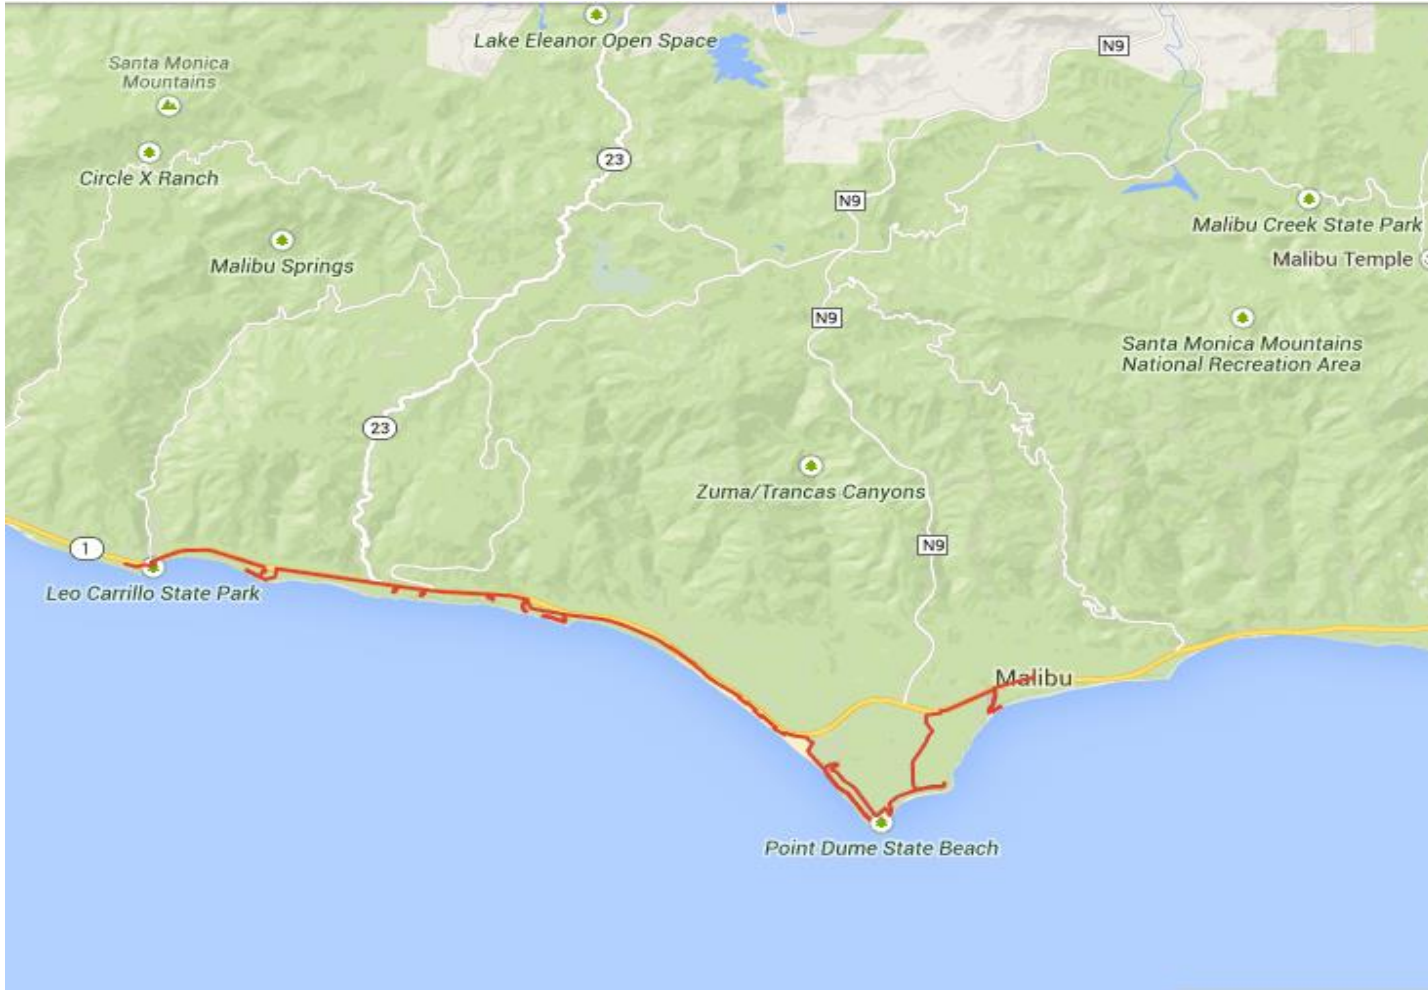

# Zuma Beach

**Ride along Pacific Coast Highway thru Pt Dume and the scenic pocket beaches to Leo Carrillo State Park.**

**Photos**

**Detail Map**

**Ride-A-Long**

**Pt Dume**

**Leo Carrillo**

**R H Meyer**

**Mountains**

# Zuma Beach