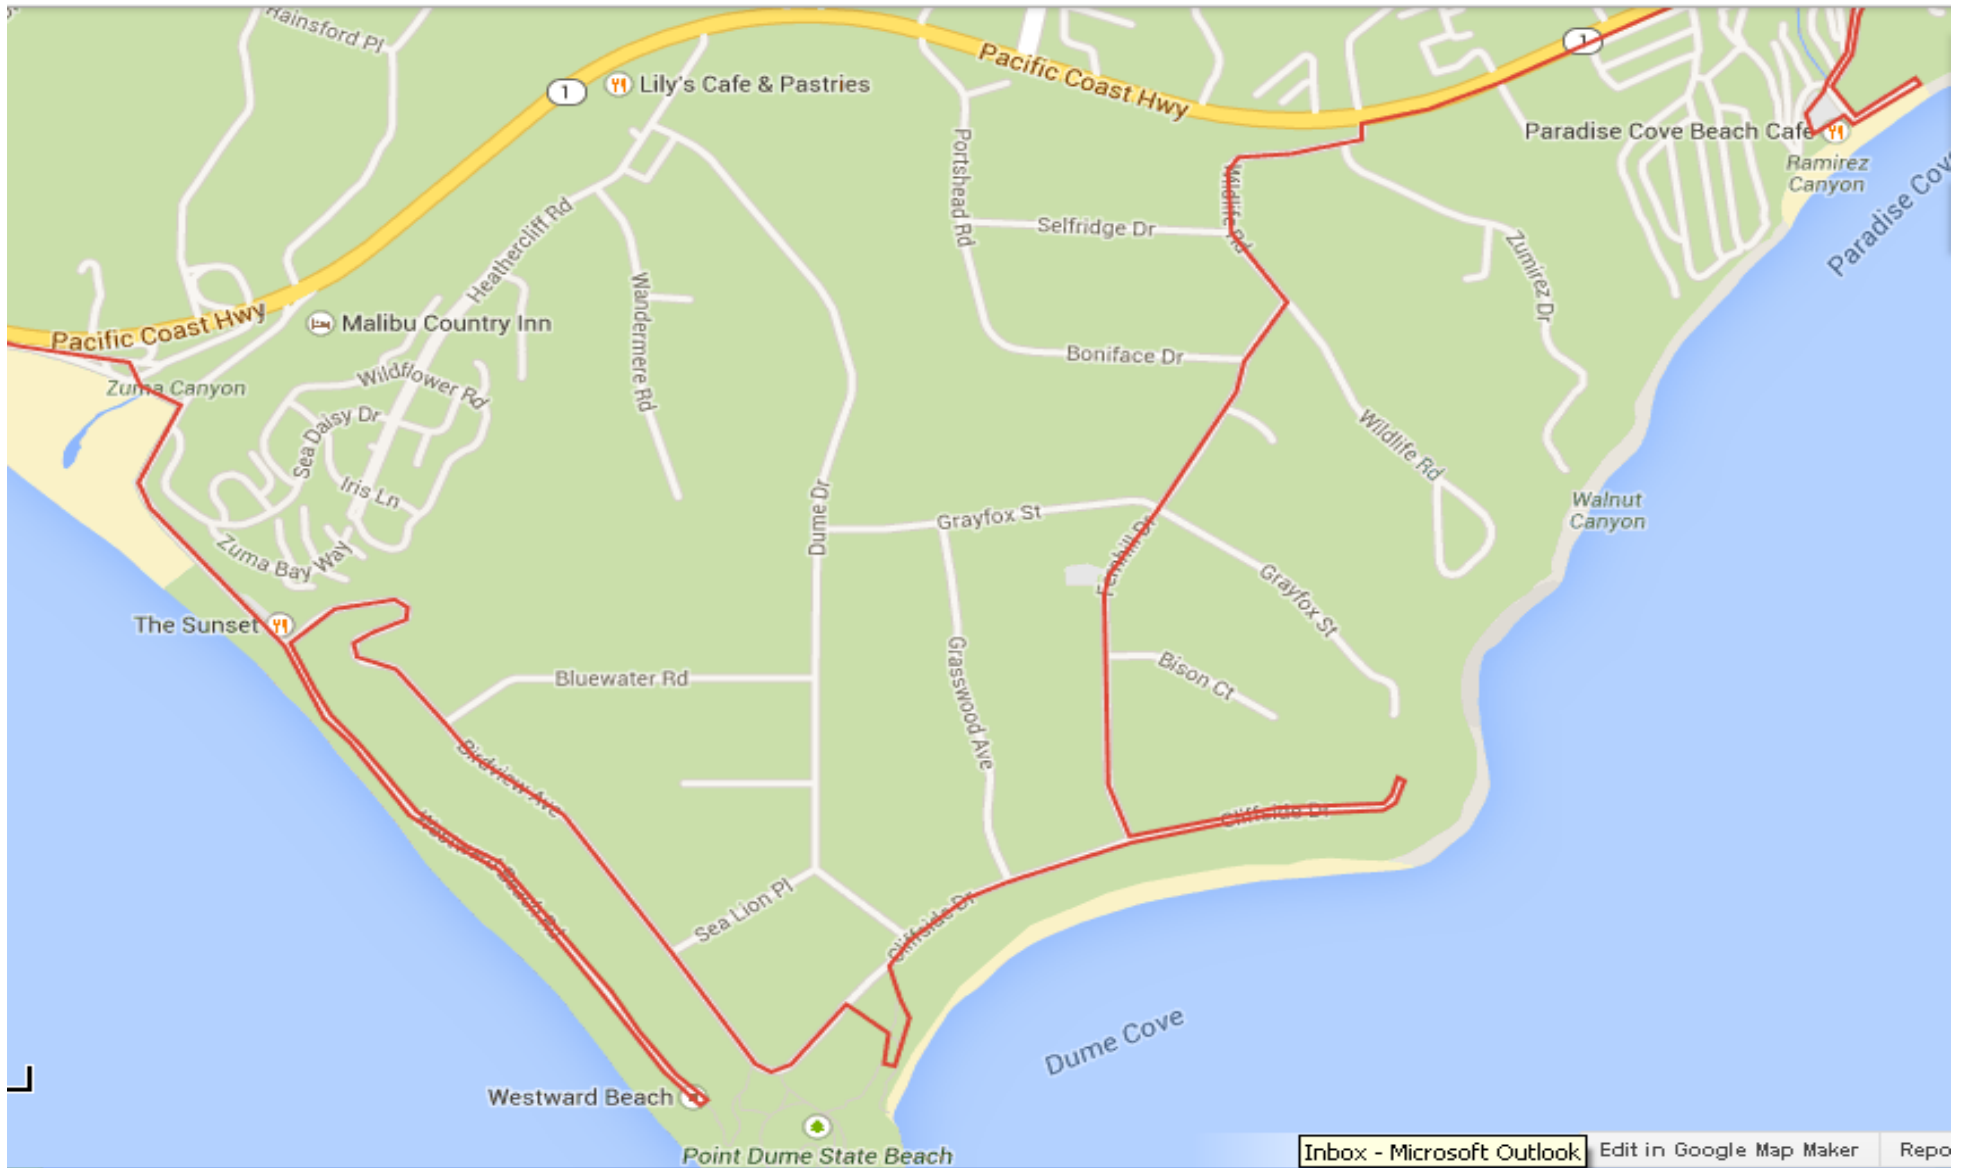

# Zuma Beach

**Ride along Pacific Coast Highway thru Pt Dume and the scenic pocket beaches to Leo Carrillo State Park.**

**Photos**

**Detail Map**

**Ride-A-Long**

**Pt Dume**

**Leo Carrillo**

**R H Meyer**

**Mountains**

# Zuma Beach