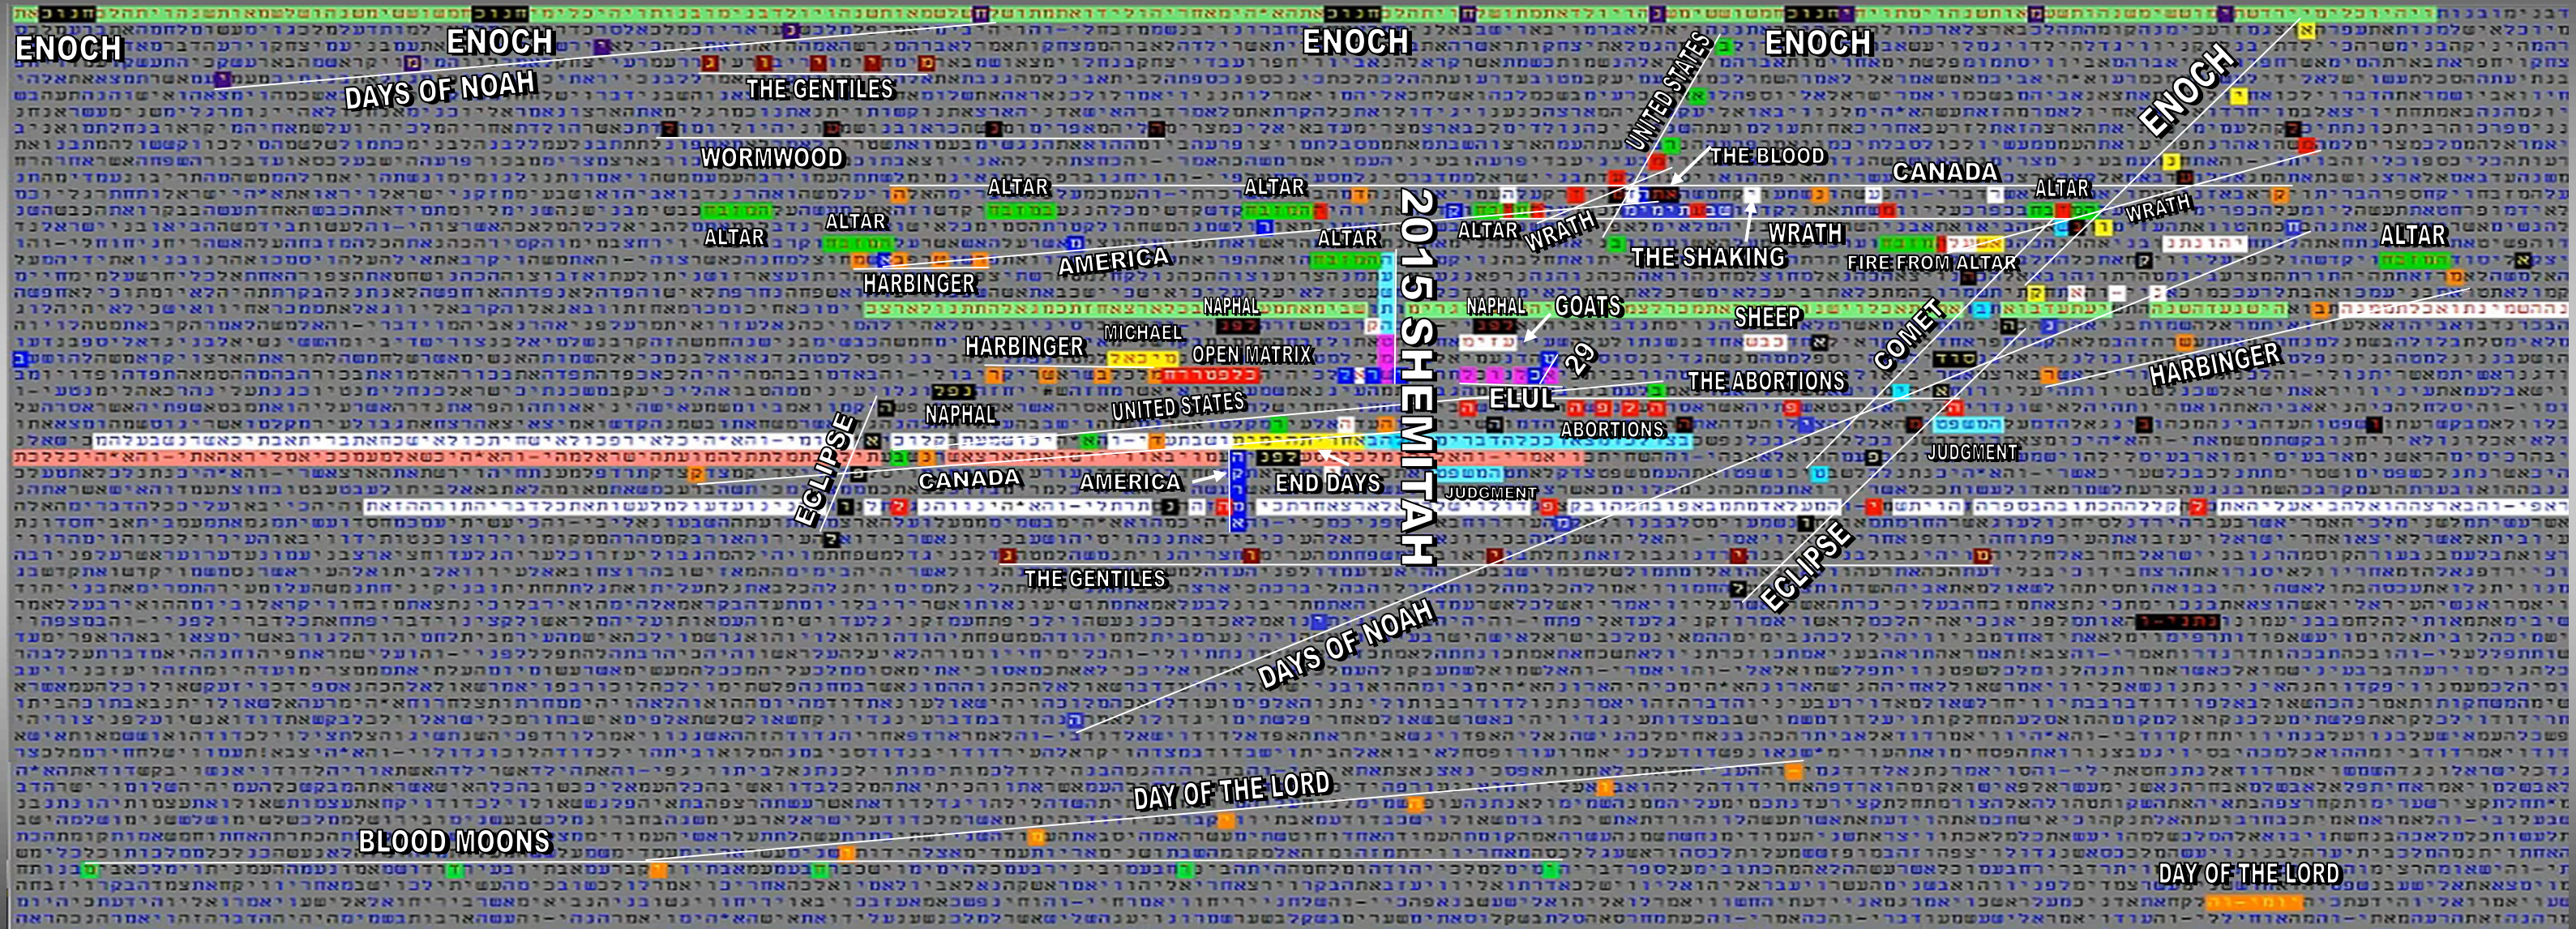

# SHEMITAH 2015 FIRE FROM ALTAR

## Bible Code Matrix of End Time Prophecy

© MATTHEW WRIGHT MINISTRIES  
Graphic layout by Luis B. Vega

**RESOURCES**  
[youtube.com/user/TheMatt71269](https://www.youtube.com/user/TheMatt71269)  
[biblecodenow1@gmail.com](mailto:biblecodenow1@gmail.com)  
[biblecodenow.com](http://biblecodenow.com)  
[facebook.com/groups/codesearcher](https://www.facebook.com/groups/codesearcher)

**SCRIPTURE SOURCE(S)**  
 Old & New Testament  
 TorahSoft

FOR AN EXPLANATION - STUDY OF THE CHART CODE MATRIX, VISIT THE YOUTUBE CHANNEL VIDEO SERIES.  
**WIDTH: 9689 CENTER: 151655**