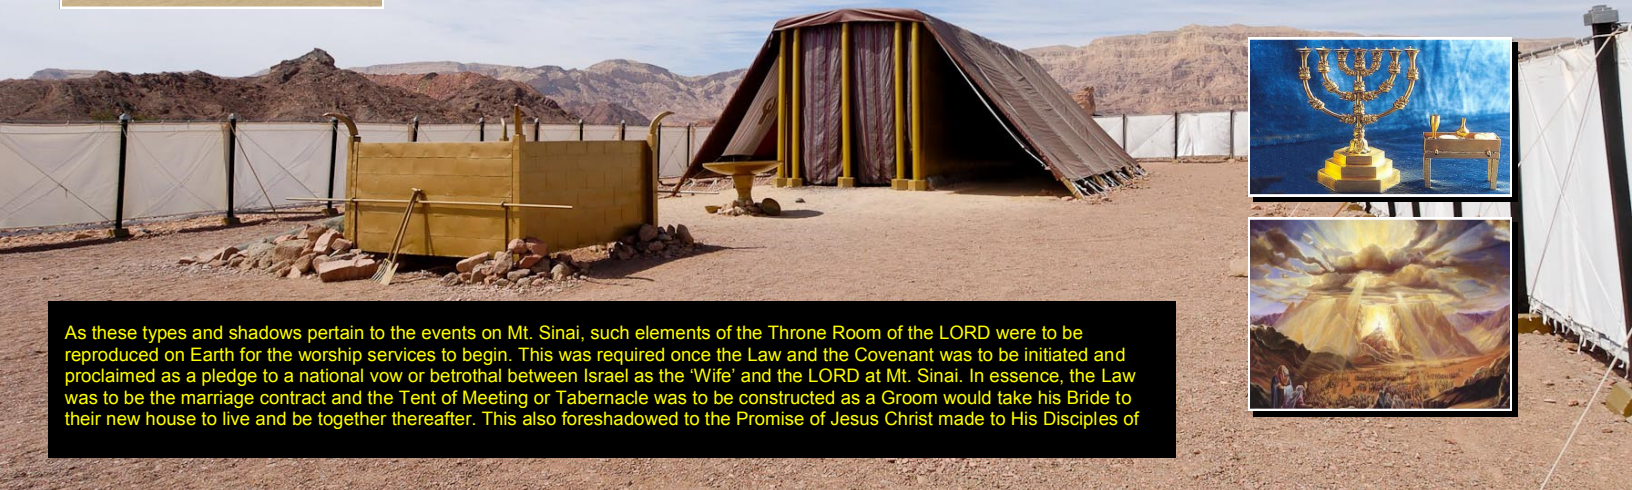

# TABERNACLE IN THE WILDERNESS

It was shortly before Pentecost but after the meeting and fellowship of YHWH with the 70 plus Elders of Israel that the LORD summoned Moses to the summit of Mt. Sinai to personally show him the original layout of the Throne in Heaven to be copied for the subsequent Tabernacle and Temples of Israel. It was during the 40 days on Mt. Sinai that Moses was instructed of the LORD regarding the types and shadows of the furnishings and dimensions in Glory that were to be replicated on Earth.

This Tabernacle on Earth would allow the LORD to be as close as possible to His people without violating His holiness due to the fallen sin nature of humanity. The difference now, due to the sacrifice of the Messiah on the Cross, is that the Curtain that separated and veiled the LORD from His people that was between the Holy of Holies and the Holy Place in the Tabernacle and subsequent Temples has been removed by Jesus Christ. The Bible records that at the time of His sacrifice on the Cross, most noticeably the Temples' Veil was torn from top to bottom.

As these types and shadows pertain to the events on Mt. Sinai, such elements of the Throne Room of the LORD were to be reproduced on Earth for the worship services to begin. This was required once the Law and the Covenant was to be initiated and proclaimed as a pledge to a national vow or betrothal between Israel as the 'Wife' and the LORD at Mt. Sinai. In essence, the Law was to be the marriage contract and the Tent of Meeting or Tabernacle was to be constructed as a Groom would take his Bride to their new house to live and be together thereafter. This also foreshadowed to the Promise of Jesus Christ made to His Disciples of