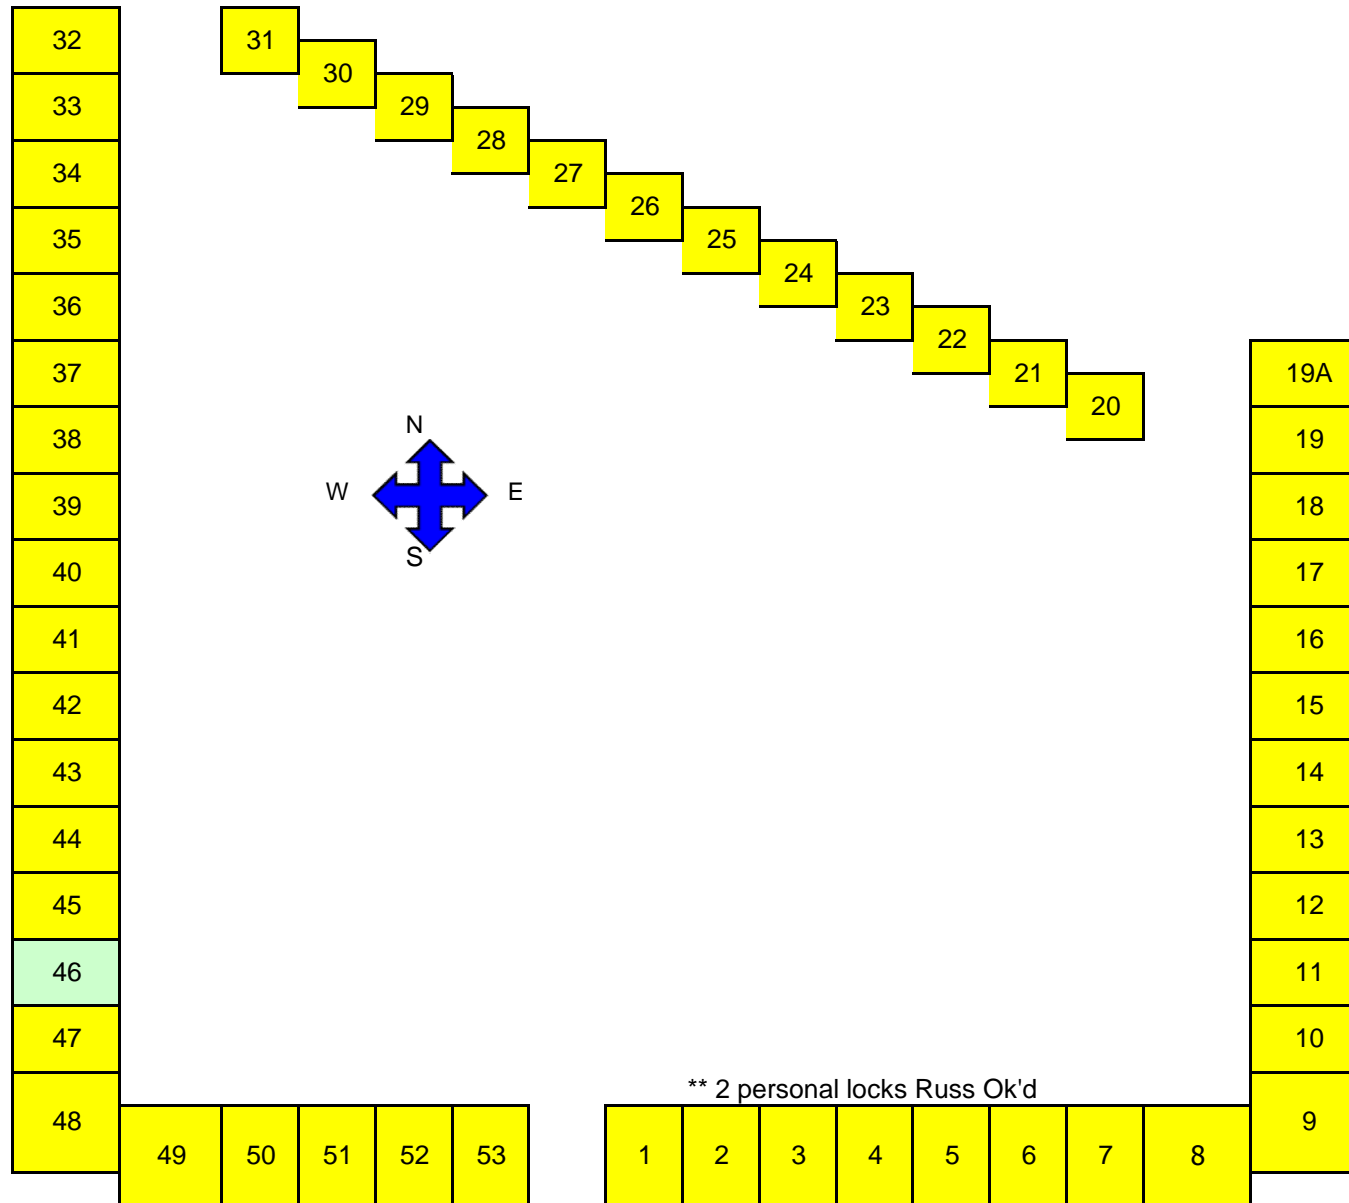

GRANT STREET MINI-WAREHOUSES

All others 12 x 30

Electrical Panel 19A - We provide key

Power in ALL units.

Legal address is 15190 Donald Street

12 x 10:	19A	We provide key
	20	We provide key
	31	We provide key
700 sq ft: Unit is pie shaped	8	
	9	
	48	
	49	
	9	

Islamic Society (Bob's Bait & Tackle)
1512 Velp Avenue

*** Prices subject to change and availability.**