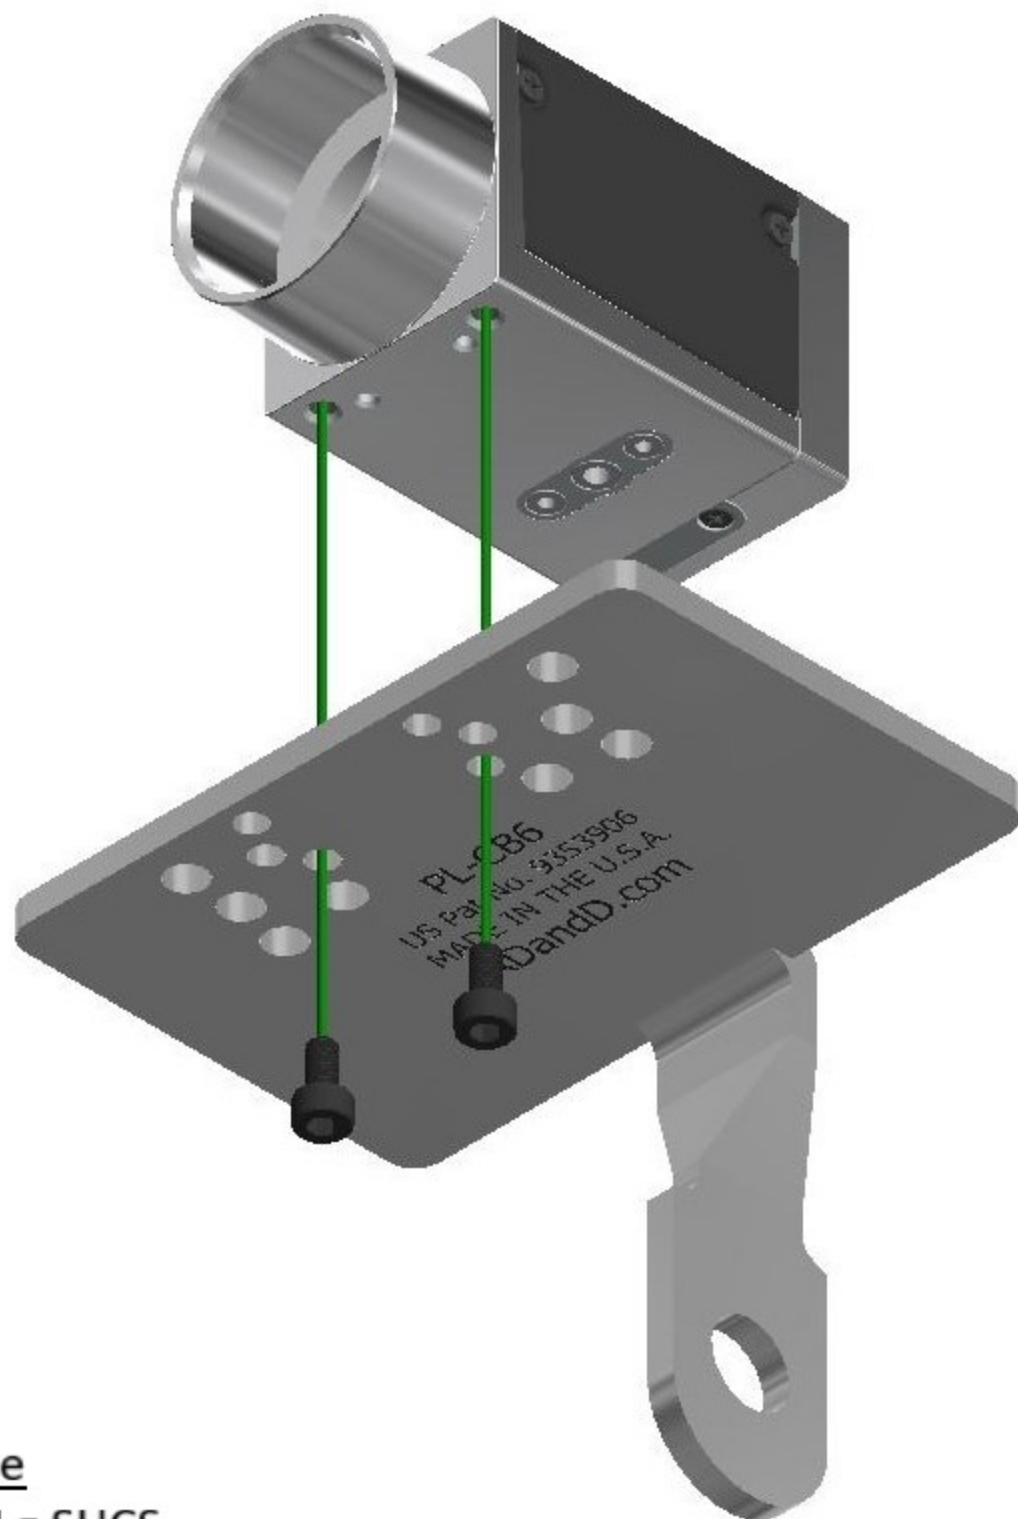

ADandD Pop Link #PL-CB6

Mounting for Basler Ace Classic Series

Included Hardware

(2) M3-.5 X 6mm Lg SHCS