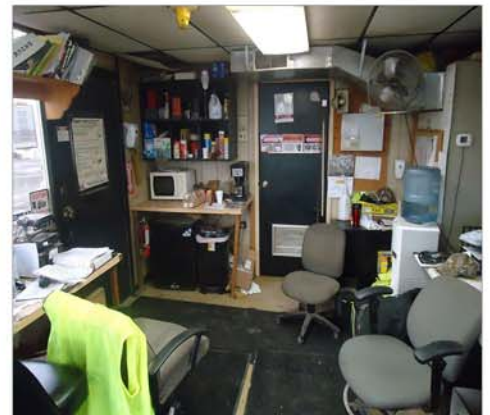

CMI SINGLE LEVEL 12x25 CONTROL HOUSE

**ROAD BUILDERS
SUPPLY**

ID: CH013

Brand: CMI

Details:

- 12' x 25'
- No control or MCC included
- Skid mounted
- 180 deg visibility

Notes:

- All equipment subject to prior sale
- RBS strives to ensure accuracy of all listings, but all listings are "as-is, where-is" with no implied warranty.
- All buyers are encouraged to inspect equipment personally to verify accuracy
- All information contained in this listing sheet is confidential, any information shared is the property of RBS and is not to be shared.
- Road Builders Supply LLC accepts no liability for the accuracy of the above listing.