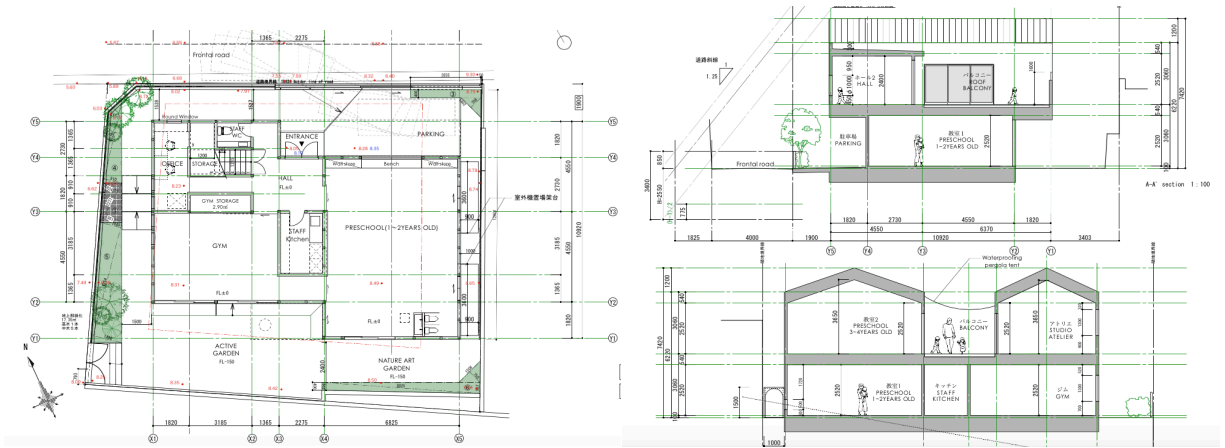

We are importing Natural Pod furniture & classroom lofts from Canada. This cutting edge environmentally sustainable, zero emissions, food grade furniture is not only healthy for our students and our environment, but also aesthetically beautiful! We will proudly be the first school in Japan to use these premier preschool environments. Additionally, our Hospital grade air scrubbers will continue to run daily to ensure the cleanest air for our students and teachers.