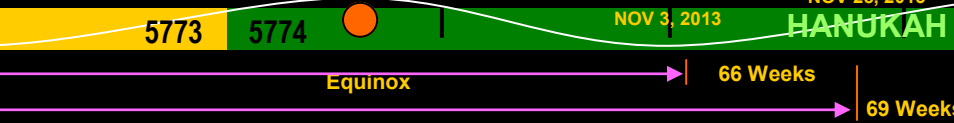

Israeli Knesset considers Peace Initiative on 31st
July 31 is the 212th day of the year with
153 days remaining until end of year.

April 29 is the **119th** day of the year. A reversed 9-11 code.

2014

APR 15, 2014
PASSOVER

APR 29, 2014

Annular Eclipse

MAY 5, 2014: Israeli Independence Day celebrated
MAY 14, 2014: Israel Declaration of Independence

Apr 15 to May 14 = 29 days or 696 hrs
Apr 29 to May 14 = 15 days or 360 hrs
Apr 29 to May 05 = 06 days or 144 hrs