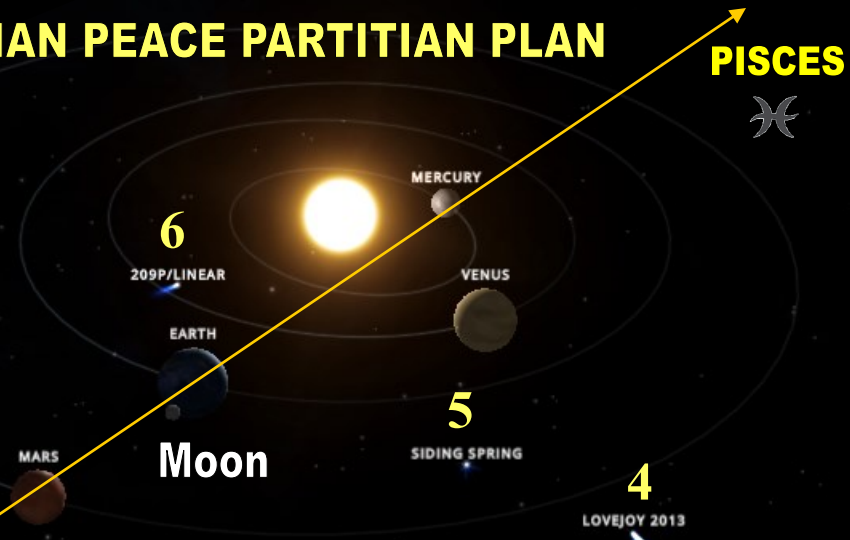

Solar System
APRIL 15, 2014

Blood Moon

PISCES