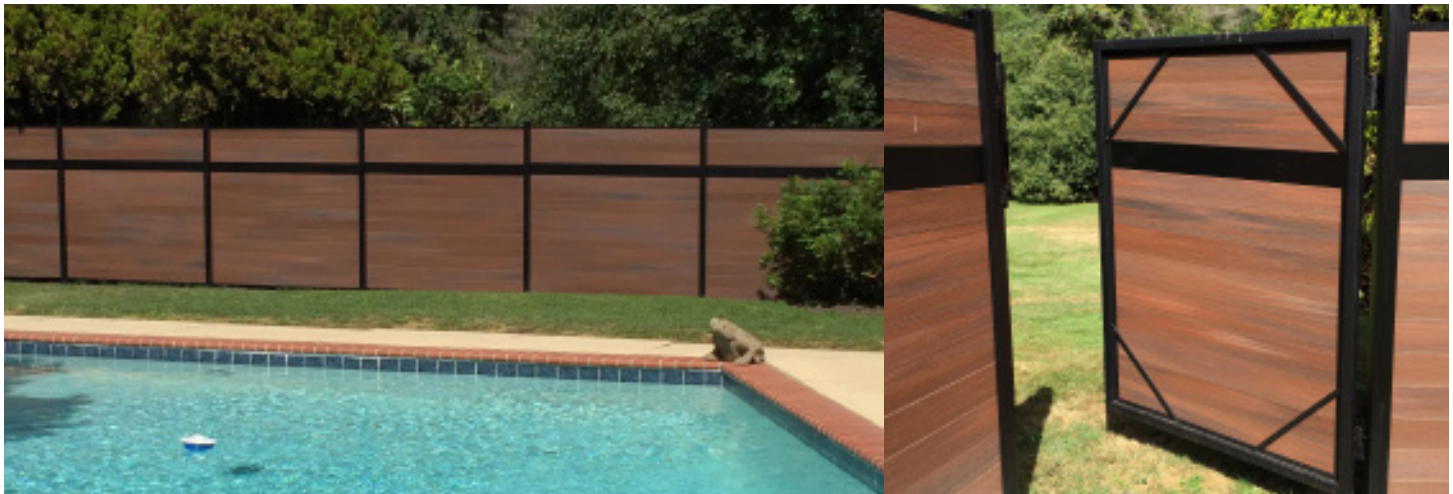

## ACRYLIC TOP

TOPE DE ACRÍLICO

Brand Name	Model #	Horizontal Euro Fencing	Net Size	Material	Notes or inclusions
Euro	EF 00200	6 ft. Oxford Grey Tongue and Groove Composite Fence Board	.6 in. X 5 in. X 71 in.	Composite	Groove edge faces down
Euro	EF 00201	6 ft. King Cedar Tongue and Groove Composite Fence Board	.6 in. X 5 in. X 71 in.	Composite	Groove edge faces down
Euro	EF 00202	6 ft. Black Rose Tongue and Groove Composite Fence Board	.6 in. X 5 in. X 71 in.	Composite	Groove edge faces down
Euro	EF 00308	6 ft. Black Tongue and Groove Aluminum Fence Board	.6 in. X 5 in. X 71 in.	Aluminum	Groove edge faces down
Euro	EF 20108	4 ft. Multipurpose Black Aluminum Post Kit - Surface Mount	2.75 in. X 2.75 in. 48 in.	Aluminum	Base Plate, Cap, Channel Covers
Euro	EF 20408	6 ft. Multipurpose Black Aluminum Post Kit - In Ground	2.75 in. X 2.75 in. 72 in.	Aluminum	Cap, Channel Covers
Euro	EF 20508	8 ft. Multipurpose Black Aluminum Post Kit - In Ground	2.75 in. X 2.75 in. 96 in.	Aluminum	Cap, Channel Covers
Euro	EF 21408	6 ft. Multipurpose Black Aluminum Post Kit - Surface Mount	2.75 in. X 2.75 in. 72 in.	Aluminum	Base Plate, Cap, Channel Covers
Euro	EF 30008	Black Cast Aluminum Base Plate Kit	5.88 in. X 5.88 in.	Aluminum	Post Screws
Euro	EF 40408	6 ft. Black Aluminum Top/Bottom Frame Kit	1 in. X 1 in. X 71.125 in.	Aluminum	Top Cap, Bottom Bar, 4- brackets
Euro	EF 50308	6 ft. Black Aluminum Lattice Top Kit	.25 in X 14 in. X 71.125 in.	Aluminum	Top & bottom caps
Euro	EF 51309	6 ft. Black Acrylic Top Kit	.25 in X 14 in. X 71.125 in.	Acrylic	Top & bottom caps
Euro	EF 60408	Adjustable Aluminum Gate Frame Kit	adjustable to 60 in. wide	Steel	hinges, latch set, handle
Euro	EF 61608	30 in. Gate Drop Rod Kit	.75 in. X 30 in.	Aluminum	attachment hardware
Euro	EF 62508	8 ft. Heavy Duty Gate Post Kit	2.9 in. X 2.9 in. X 96 in.	Aluminum	Cap, Channel Covers