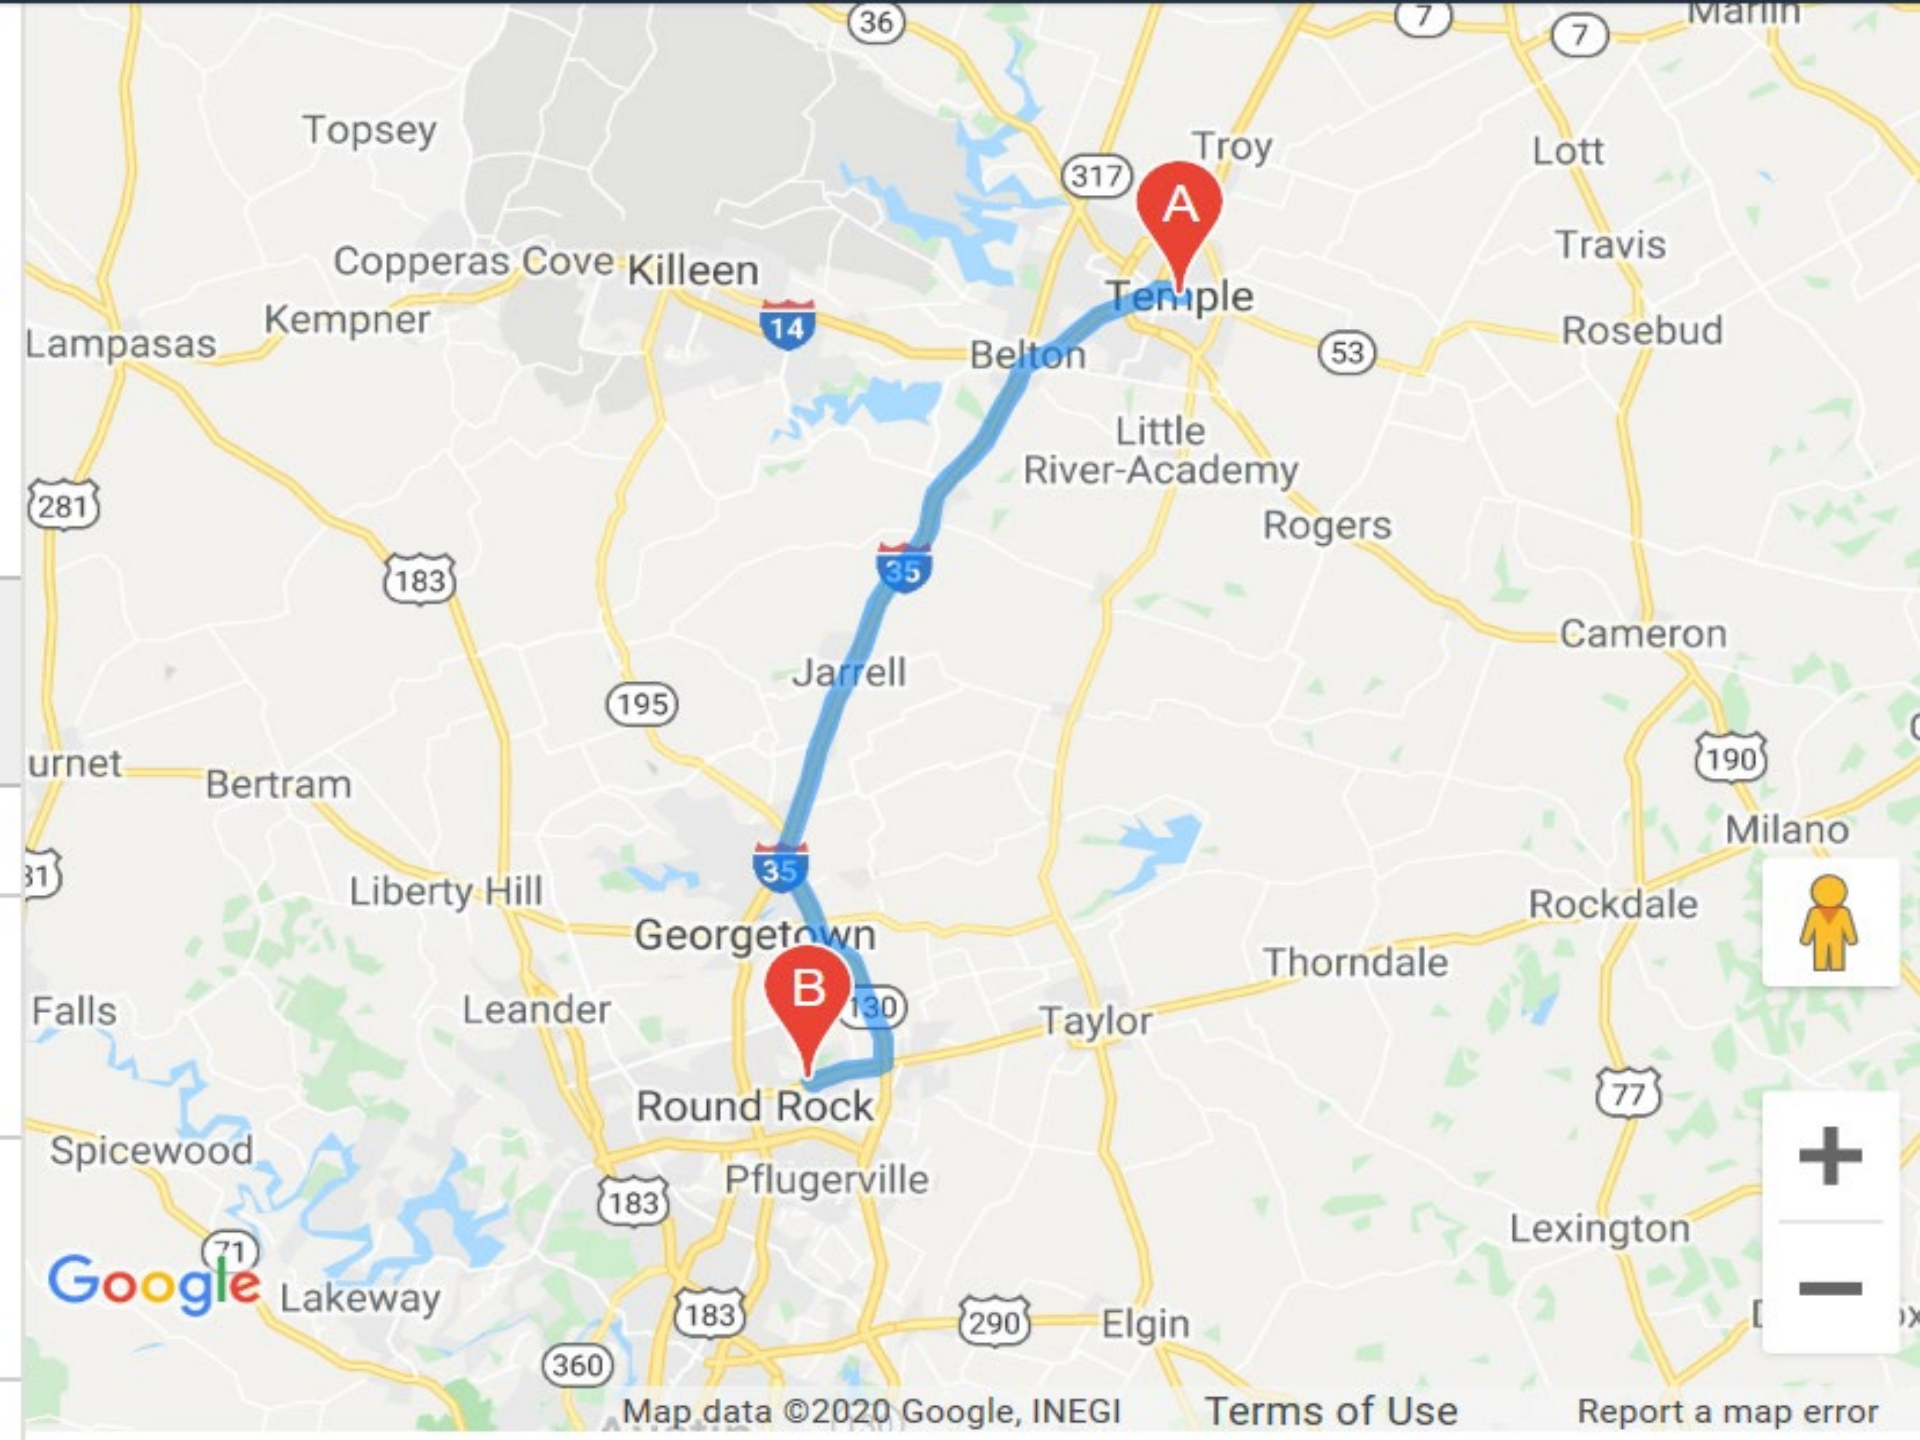

NOVEMBER 19TH 2022 TALOH PICNIC
AT THE OLD SETTLEMENT IN ROUND ROCK TX.
3300 PALM VALLEY BLVD, TIME: 10:00 A.M. TO
4:00 P.M.

I'LL BRING THE MAIN COURSE AND EVERYONE
ELSE IF YOU WANT, BRING A SIDE TO GO WITH
ANGUS HAMBURGERS AND HOT DOGS, BYOBS. IT
IS TIME FOR FUN!!!!!!!!!!!!

PLEASE RSVP!!!!!! TO PAUL PLOURDE AT
PAULPLOURDE@YAHOO.COM

Please call if need too
Phone 512-218-5540

1.	Head west on W Adams Ave toward N 5th St Pass by Dairy Queen Store (on the left)	0.9 mi
2.	Continue straight onto W Adams Ave/Airport Rd Pass by McDonald's (on the left)	0.2 mi
3.	Turn left onto S General Bruce Dr/N Interstate 35 Frontage Rd Continue to follow S General Bruce Dr	1.5 mi
4.	Take the Interstate 35 S ramp on the left	0.1 mi
5.	Merge onto I-35 S	5.8 mi
6.	Keep left at the fork to stay on I-35 S	26.5 mi
7.	Take exit 265 toward Austin Toll road	2.1 mi
8.	Continue onto TX-130 S Toll road	10.4 mi
9.	Take exit 423 toward US-79/Taylor/Round Rock Toll road	0.6 mi
10	Turn right to merge onto US-79 S/E Palm Valley Blvd	3.5 mi
.		
11.	Turn right onto Harrell Pkwy	440 ft
12	Turn left	125 ft
.		
13	Turn right Destination will be on the right	259 ft
.		