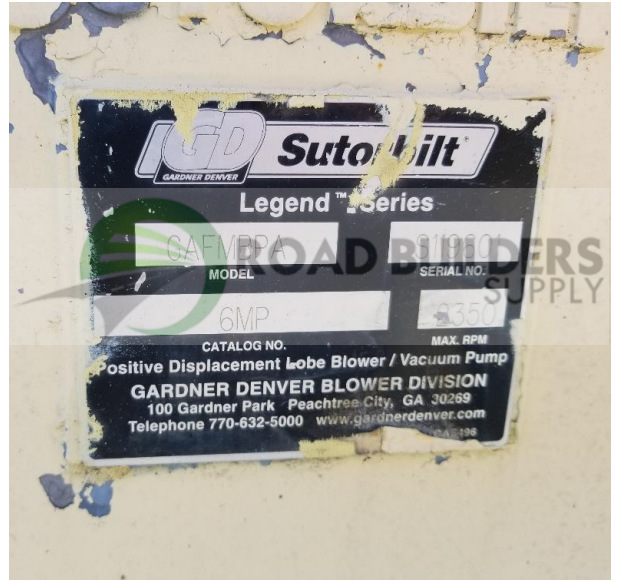

Used Equipment: B036 Blower Motor with Stand

- Model # GAFMBPA
- Serial # S119601
- Catalog #6MP - Max RPM 2350
- Lincoln 30HP Motor with 1755RPM

- All equipment subject to prior sale.
- RSB strives to ensure the accuracy of all listings, but all listings are "as-is, where-is," with no implied warranty.
- All buyers are encouraged to inspect equipment personally to verify accuracy.
- All information contained in this listing sheet is confidential. It is the property of RBS and is not to be shared.
- Road Builders Supply, LLC accepts no liability for the accuracy of the above listing.