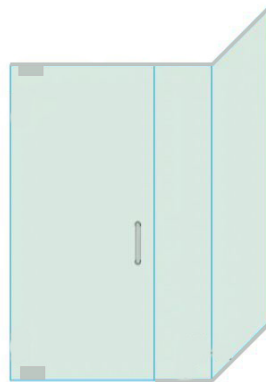

Header Bar | *Custom Pivot Door Enclosures*

Header bar systems allow shower doors to pivot a full 90° IN or OUT. This provides a wide area for mobility and can be configured into multiple arrangements while still have a minimal need for framework. With guidance from your glass professional, architect, designer and/or our in-house design & engineering experts, your dream shower is only steps away. These custom showers fit beautifully into new construction projects, but are equally at home in bathroom renovations. Maximize space, open up site lines, honor windows and architectural details by designing for your space, not around it.

Product Details

- Includes custom Neo Angle width sizes and arrangements
- Custom height based on curb height & shower head location
- Glass thickness: 3/8"
- Compatible with glass surface protectant (Shower Guard)
- Virtually limitless designs & configurations
- Wide selection of hardware styles and finishes
 - Shown on next page

Configurations (can vary depending on shower layout)

Pivot Door

Pivot Door & Panel

Pivot Door & Return Panel

Neo Angle

Glass Options

- All glass is tempered; standard offering is Clear
- Pattern or Obscure glass is available
 - Bubble, Frosted, Glue Chip & Rain
- Low-Iron or Optiwhite glass is available
- Protective Coating - Shower Guard is available
- Shower Guard by Guardian Glass
 - Hard water, heat, humidity, soap and even cleaning agents can spot, discolor and corrode the surface of ordinary glass, making it look dull over time.
 - Shower Guard glass provides permanent, proven protection.