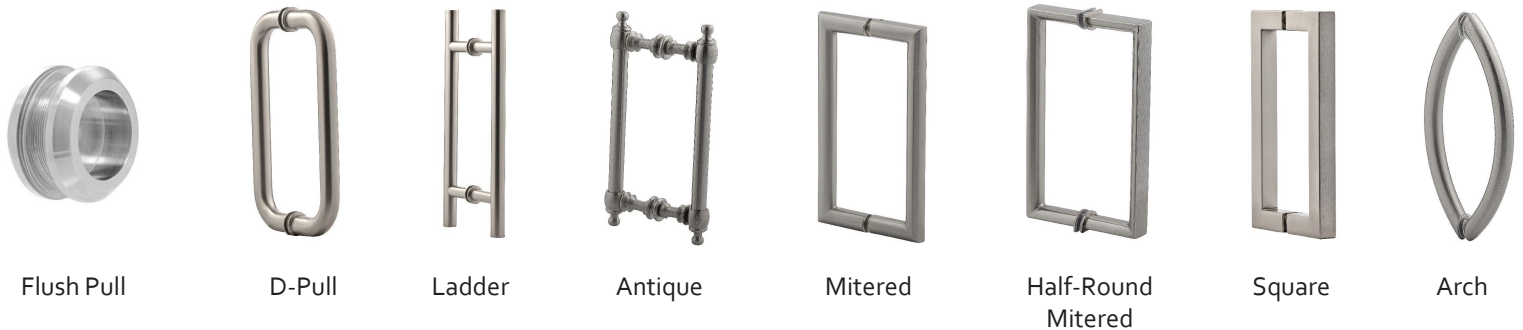

Hardware | *Door Pulls* (matching towel bars are available)