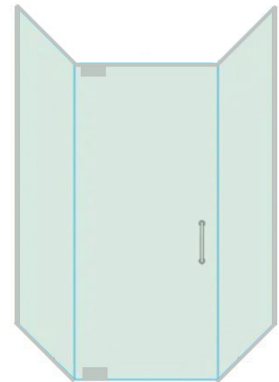

Header Bar | *Custom Pivot Door Enclosures*

Header bar systems allow shower doors to pivot a full 90° IN or OUT. This provides a wide area for mobility and can be configured into multiple arrangements while still have a minimal need for framework. With guidance from your glass professional, architect, designer and/or our in-house design & engineering experts, your dream shower is only steps away. These custom showers fit beautifully into new construction projects, but are equally at home in bathroom renovations. Maximize space, open up site lines, honor windows and architectural details by designing for your space, not around it.

Product Details

- Includes custom Neo Angle width sizes and arrangements
- Custom height based on curb height & shower head location
- Glass thickness: 3/8"
- Compatible with glass surface protectant (Shower Guard)
- Virtually limitless designs & configurations
- Wide selection of hardware styles and finishes
 - Shown on next page

Configurations (can vary depending on shower layout)

Pivot Door

Pivot Door & Panel

Pivot Door & Return Panel

Neo Angle

Glass Options

- All glass is tempered; standard offering is Clear
- Pattern or Obscure glass is available
 - Bubble, Frosted, Glue Chip & Rain
- Low-Iron or Optiwhite glass is available
- Protective Coating - Shower Guard is available
- Shower Guard by Guardian Glass
 - Hard water, heat, humidity, soap and even cleaning agents can spot, discolor and corrode the surface of ordinary glass, making it look dull over time.
 - Shower Guard glass provides permanent, proven protection.