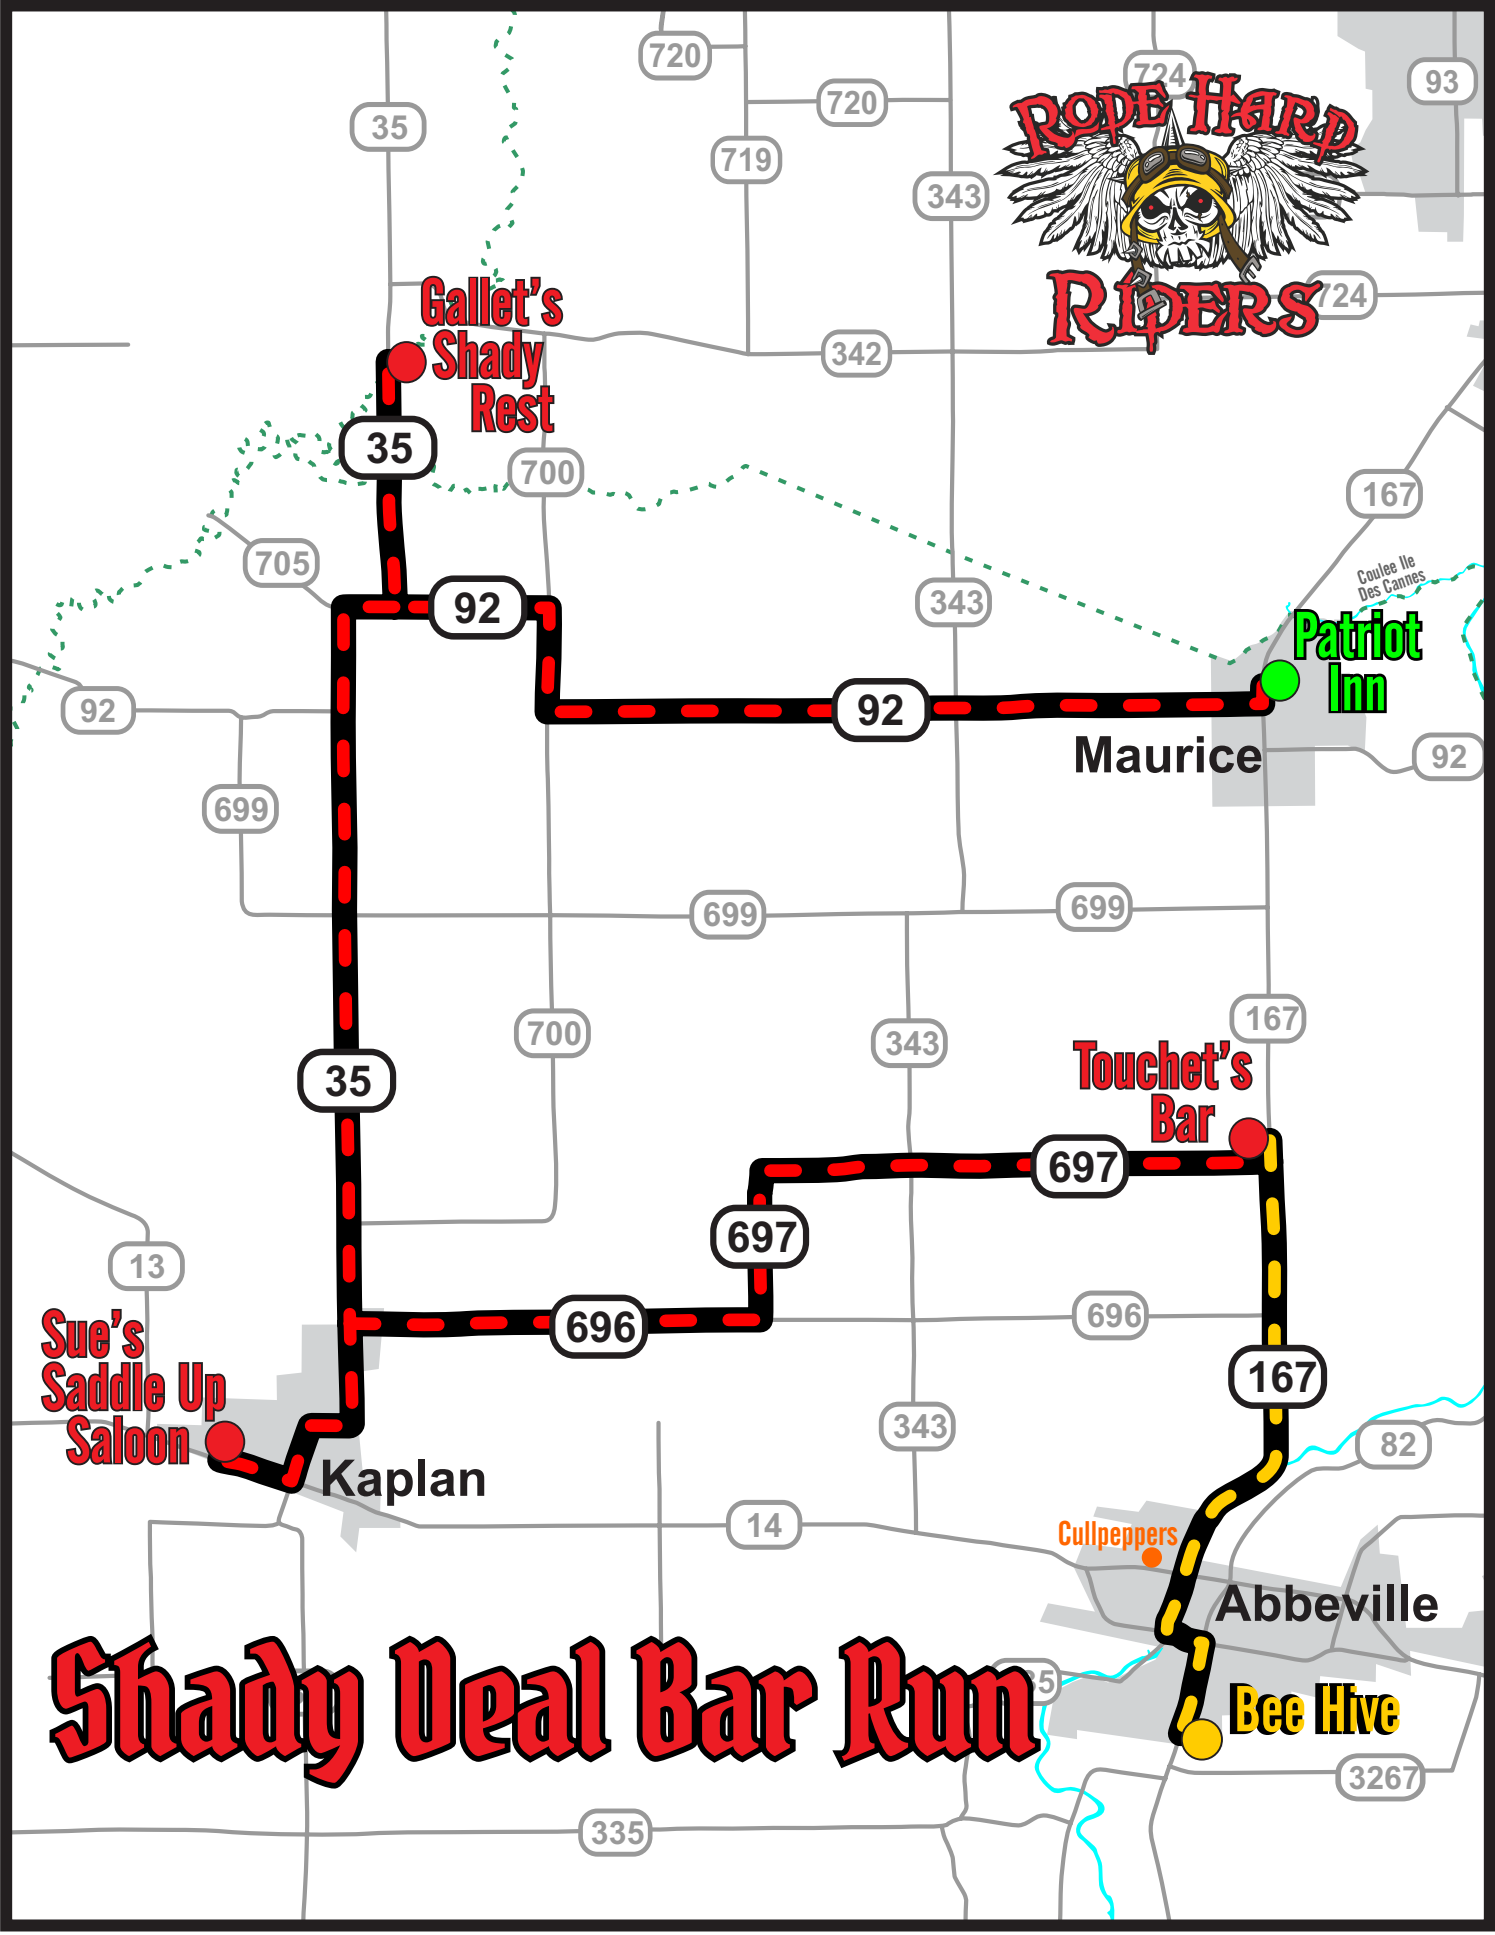

Shady Deal Bar Run

Shady Deal Bar Run

	Dist.		Turn		Road	Total Dist	
			START	at	Patriot Inn 8501 Maurice Ave, Maurice, LA		
			Go North	on	US-167 / Maurice Ave.		
in	0.01	mi.	Turn left	on to	LA-92 / W Lafayette St	0.01	mi.
in	7.10	mi.	Turn right	on to	LA-92 / LA-700	7.11	mi.
in	1.00	mi.	Turn left	on to	LA-92	8.11	mi.
in	1.50	mi.	Turn right	on to	LA-35	9.61	mi.
in	2.50	mi.	STOP	at	Gallet's Shady Rest	12.11	mi.
			Go South	on	LA-35	12.11	mi.
in	2.50	mi.	Turn right	on to	LA-35 / LA-92	14.61	mi.
in	0.50	mi.	Turn left	on	LA-35 / LA-92	15.11	mi.
in	8.10	mi.	Keep right	on to	LA-35 / E 11th Street (Kaplan)	23.21	mi.
in	1.00	mi.	Turn right	on to	LA-14 / W Veterans Mem. Dr.	24.21	mi.
in	0.60	mi.	STOP	at	Sue's Saddle Up Saloon	24.81	mi.
			Go East	on	LA-14 / W Veterans Mem. Dr.	24.81	mi.
in	0.60	mi.	Turn left	on to	LA-35 / N Cushing Ave	25.41	mi.
in	2.00	mi.	Turn right	on to	LA-696	27.41	mi.
in	4.00	mi.	Turn left	on to	LA-697	31.41	mi.
in	1.50	mi.	Turn right	on	LA-697	32.91	mi.
in	5.00	mi.	STOP	at	Touchet's Bar	37.91	mi.

Gold Star Bar Addition

	Dist.		Turn		Road	Total Dist	
			From Touchet's Bar Go South	on	US-167		
in	4.50	mi.	Go straight	on to	US-167 / Park Ave (Abbeville)	4.50	mi.
in	0.60	mi.	Turn left	on to	Port Street	5.10	mi.
in	0.30	mi.	Turn right	on to	N Washington St	5.40	mi.
in	0.01	mi.	Turn left	on to	S Magdalen Square	5.41	mi.
in	0.01	mi.	Turn left	on to	S Jefferson St	5.42	mi.
in	0.01	mi.	Turn right	on to	Concord St	5.43	mi.
in	0.02	mi.	Turn right	on to	S State St.	5.45	mi.
in	0.70	mi.	STOP	at	Bee Hive	6.15	mi.
Total Gold Star Detour Miles						6.15	mi.
Total Miles with Gold Star Detour						44.06	mi.