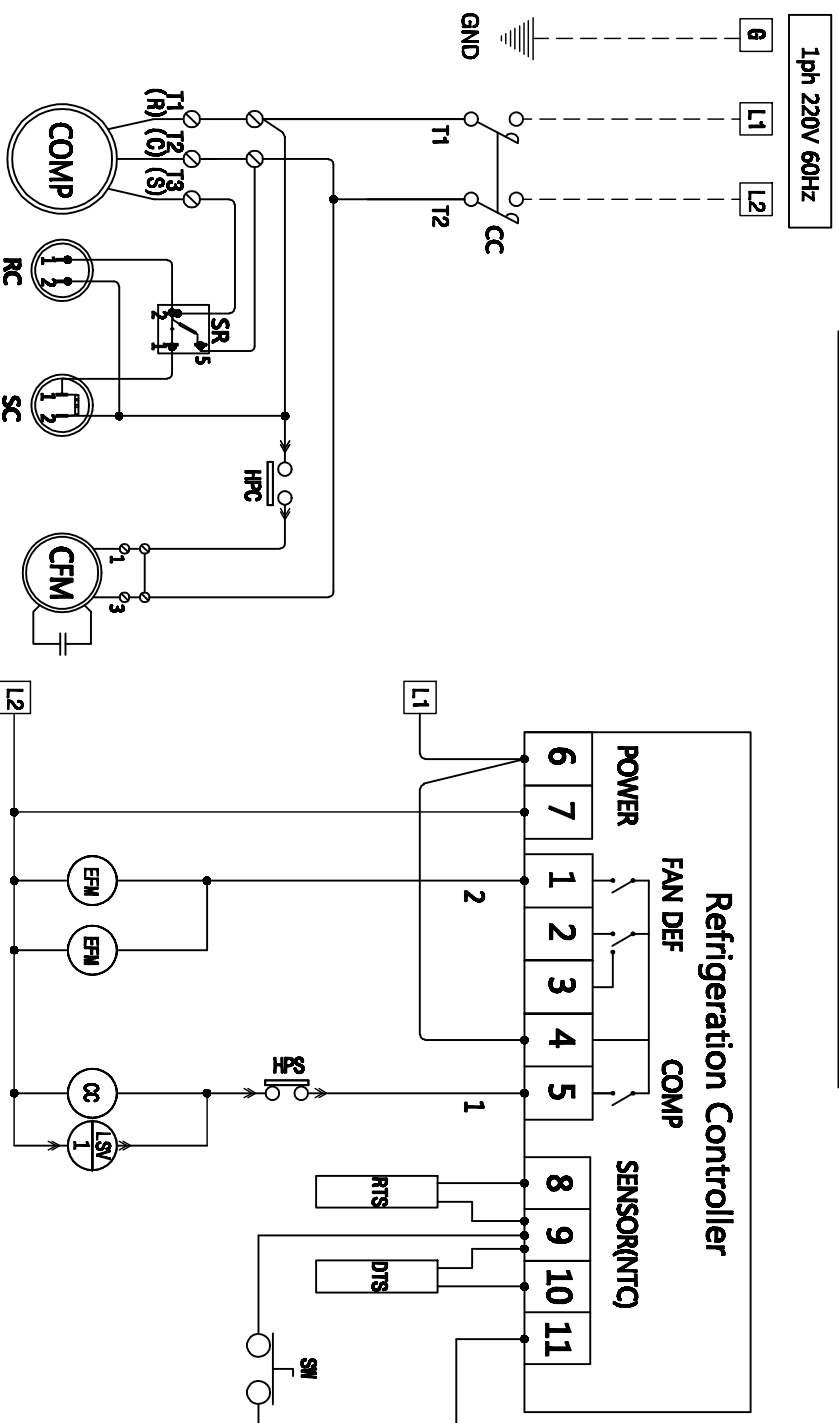

Electrical Wiring Diagram

Model : IQT075MRB

Factory Wiring _____

Field Wiring - - - - -

LEGEND

CC (C1)	COMPRESSOR CONTACTOR	CCH	CRANKCASE HEATER	DTS	DEFROST TEMPERATURE SENSOR
CFM	CONDENSER FAN MOTOR	RTS	ROOM THERMOSTAT SENSOR	GND	GROUND
EFM	EVAPORATOR FAN MOTOR	SW	ON/OFF SWITCH		
HPS	HIGH PRESSURE SWITCH	SR	START RELAY		
HPC	HIGH PRESSURE CONTACTOR	RC	RUN CAPACITOR		
LSV	LIQUID SOLENOID VALVE	SC	START CAPACITOR		