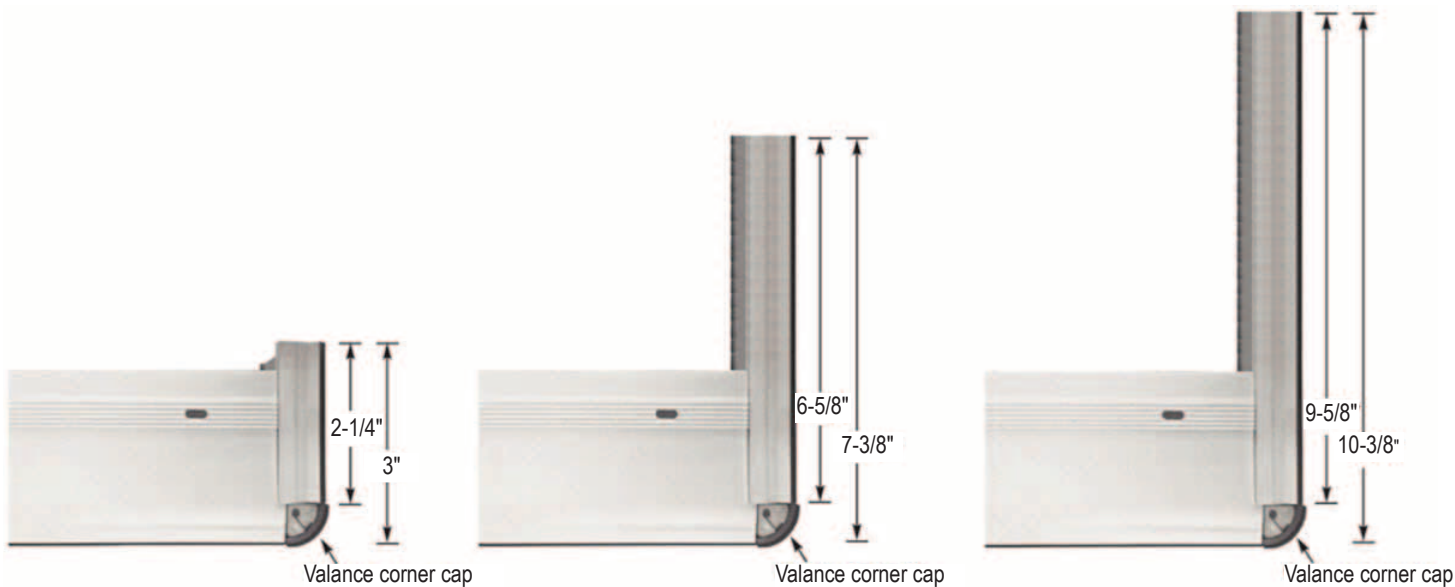

DELUXE VALANCE

- Available with Panel Track or as a stand alone cornice.
- Refer to Collection Information Section for available pattern.
- Has clear edge groovers to hold the coordinating fabric in place.
- Standard height 3-5/8"
- Direction of fabric insert follows shade installed below.
- If valance is wider than material width, and shade below is not railroaded; valance fabric insert will be made with a center seamed like image shown below.

- Default return length:
  - Inside Mount: No returns
  - Outside Mount: 6-5/8" (overall 7-3/8")
- Return Length Override:
  - Minimum return length 2-1/4" (overall 3")
  - Maximum return length 9-5/8" (overall 10-3/8")

Note: When ordering returns, valance corner cap adds 3/4" to the valance return depth.