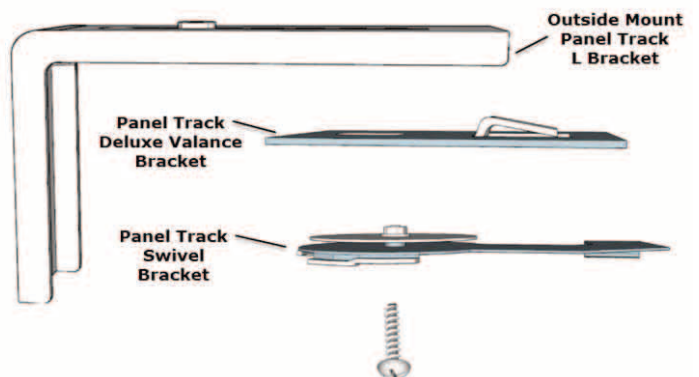

Deluxe Valance Brackets

Outside Mount
 (Optional for inside mount with returns)
 (Part # 25-125)

Inside Mount

Outside Mount

PANEL TRACK HOW TO MEASURE

**Note: Projection of window handles / cranks could interfere with panel track panels.
Refer to "mounting depth requirements" above for projection clearance**