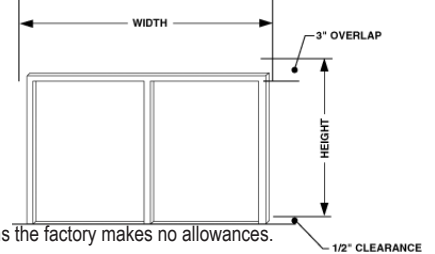

PANEL TRACK HOW TO MEASURE

**Note: Projection of window handles / cranks could interfere with panel track panels.
Refer to "mounting depth requirements" above for projection clearance**

Inside Mount (IB) Installation - Window

To find width: Measure the opening across the top where the headrail is to be installed from inside of jamb on left to inside of jamb on right. **Round the measurement down to the nearest 1/8". Refer to mounting depth requirements.**

To find height: Measure from the inside top of the opening on the left, at the center, and on the right to the sill; **round the measurement down to the nearest 1/8" and note the smallest dimension. Do not make any allowances: the factory will make all adjustments so the headrail will fit the opening properly and the panels will clear the sill by 1/2".**

Outside Mount (OB) Installation - Patio Door / Room Divider

To find width: Measure the width of the area to be covered at the place where the headrail will be installed to the nearest 1/8". Blind should overlap opening at least 4" on each side.

To find height: Measure the height of the area to be covered and **round down to the nearest 1/8"**. Blind should extend **at least 3" above opening or window moulding**. For ceiling-to-floor installations, deduct 1/2" for proper clearance.

Specifying OM measurement means the factory makes no allowances.

Outside Mount (OB) Installation - Window

To find width: Measure the width of the area to be covered at the place where the headrail will be installed to the nearest 1/8". Blind should overlap **opening at least 4"** on each side to ensure privacy. To calculate stack dimensions, refer to page 7.

To find height: Measure the height of the area to be covered and **round down to the nearest 1/8"**. Blind should extend **at least 3" above and 3" below opening or window moulding**.