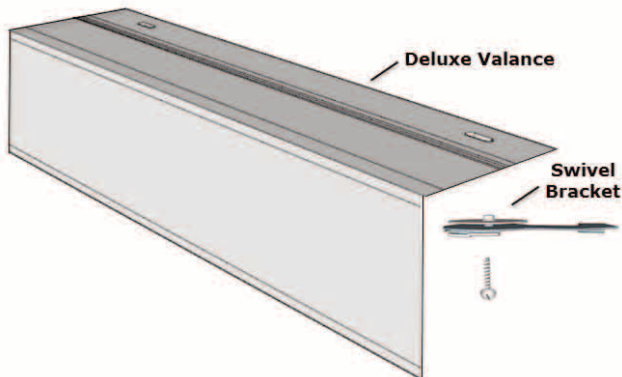

Inside Mount