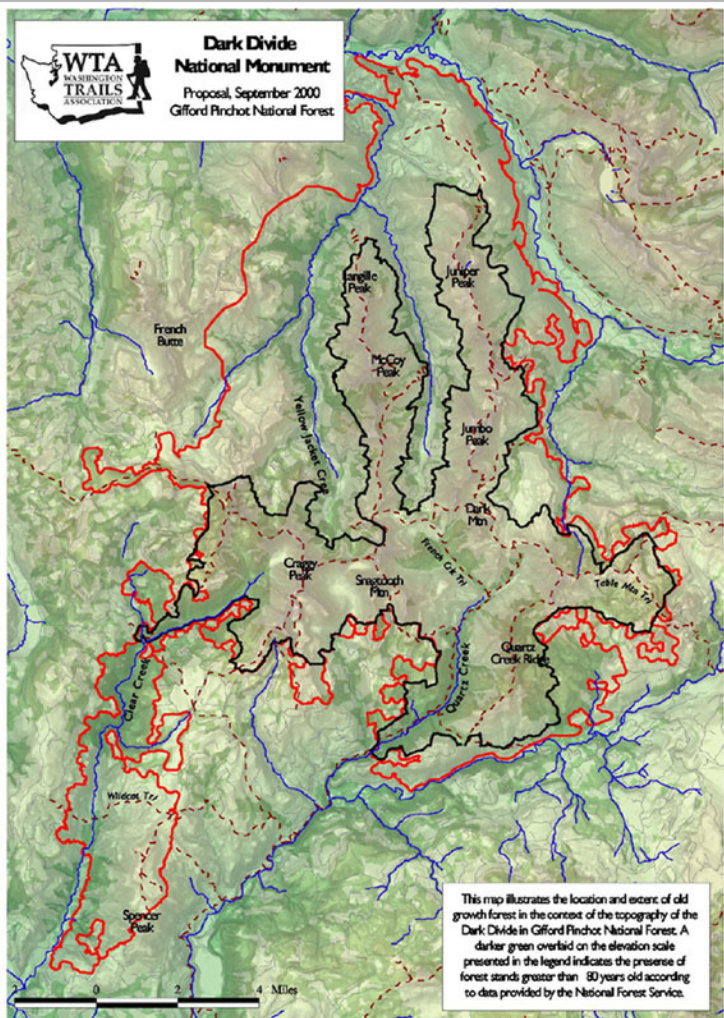

Dark Divide National Monument

Proposal, September 2000
Gifford Pinchot National Forest

Elevation

- Major Rivers
- Forest Service Roads
- Hiking Trails

Legend

- Proposed Monument Boundary
- Dark Divide Roadless Area GPNF Defined