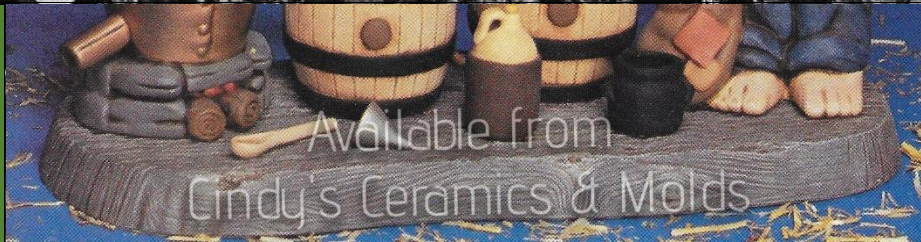

SP-253

Available from
Cindy's Ceramics & Molds

13.5 Long by 6
Deep

12.50

SP-254