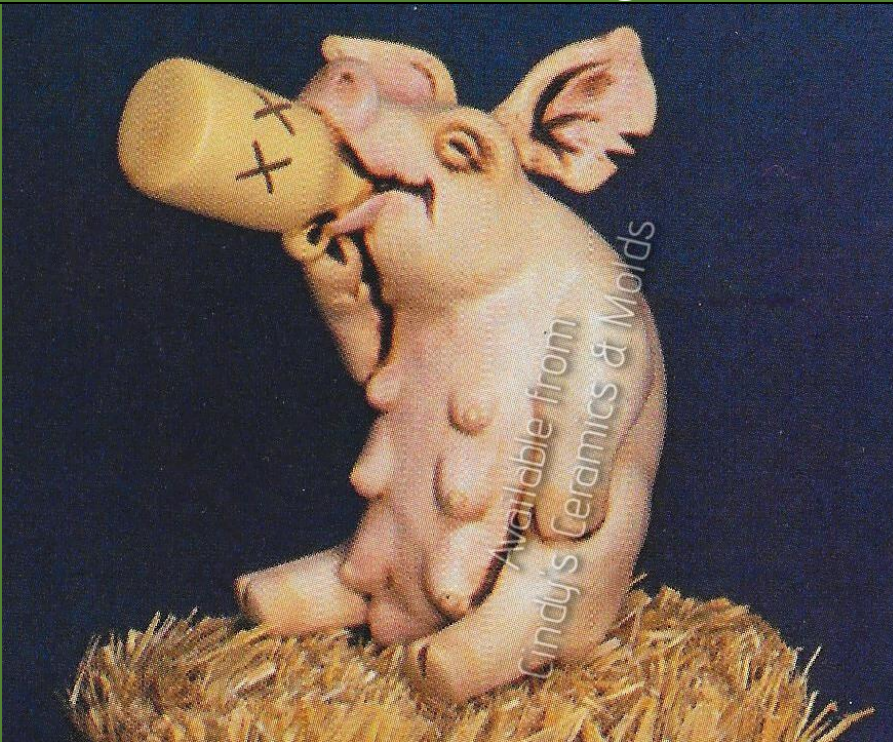

12 Tall by 10
Diameter

22.00

Outhouse & Base (Feedbag is not available)

*SP-251

4 Tall

6.00

Rufus & June Bug

*SP-300

5 Tall

10.00

Pickl'd Pig

*SP-404

10.5 Tall

12.00

Available from
Cindy's Ceramics & Molds

Granny Snowman