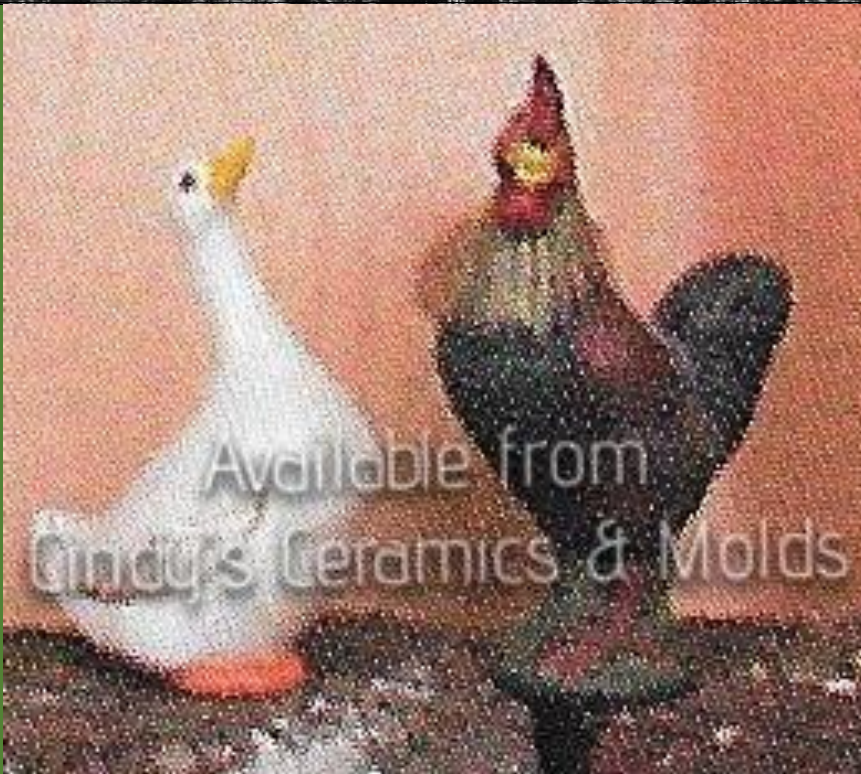

*SP-251

4 Tall

6.00

*SP-300