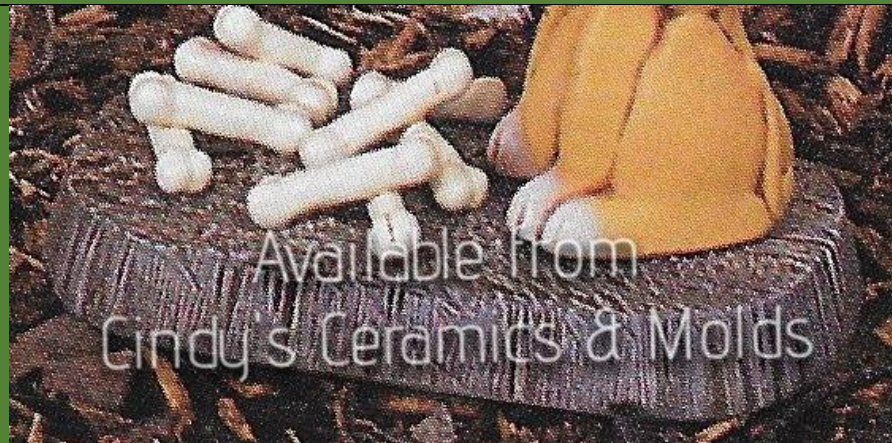

Small Round Barnwood Base

Available from
Cindy's Ceramics & Molds

8.5 Long by 4.5
Deep

10.00

Medium Oval Barnwood Base