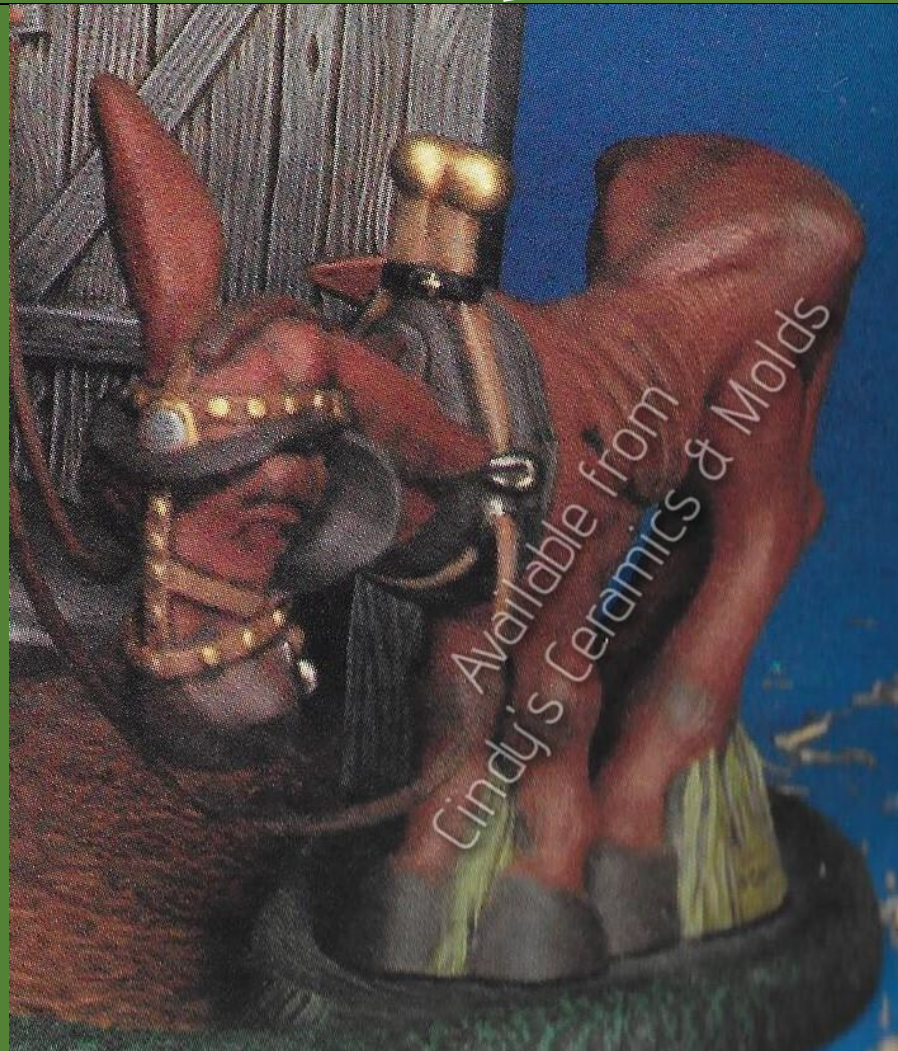

Maw & Paw Peeple Lookers

7.5 Tall

10.00

Po' Pitiful Pearl