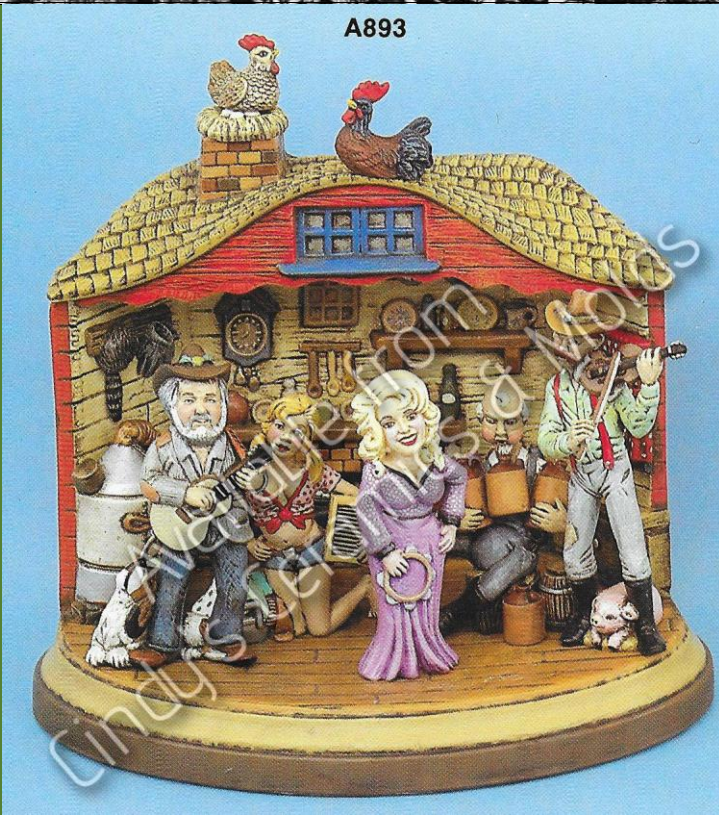

Small Round Barnwood Base

SP-255

Available from
Cindy's Ceramics & Molds

8.5 Long by 4.5
Deep

10.00

Medium Oval Barnwood Base

A893

"Country Stars" Country Cabin

A-1300/7

123.90

A-1300/3

Country Cabin (Building & Base ONLY: See picture above)

15.5 Long (Base); 14 Wide (Building), 14.125 Wide (Roof)

75.00

A-1364

Male Country Music Singer & Fiddler