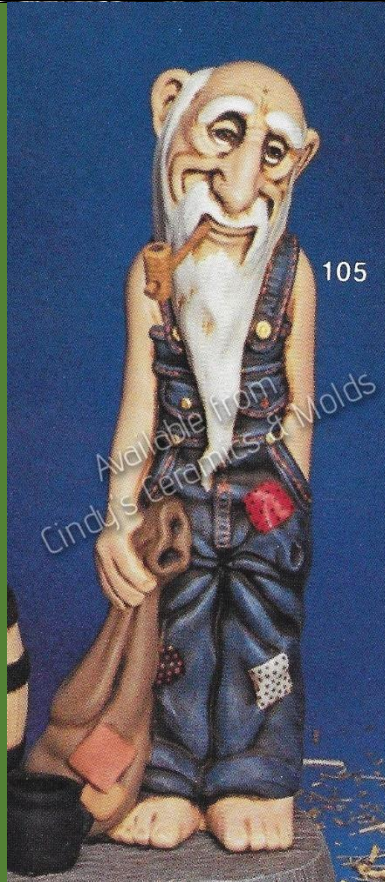

Aunt Omie

10 Tall

10.00

Opossum Joe