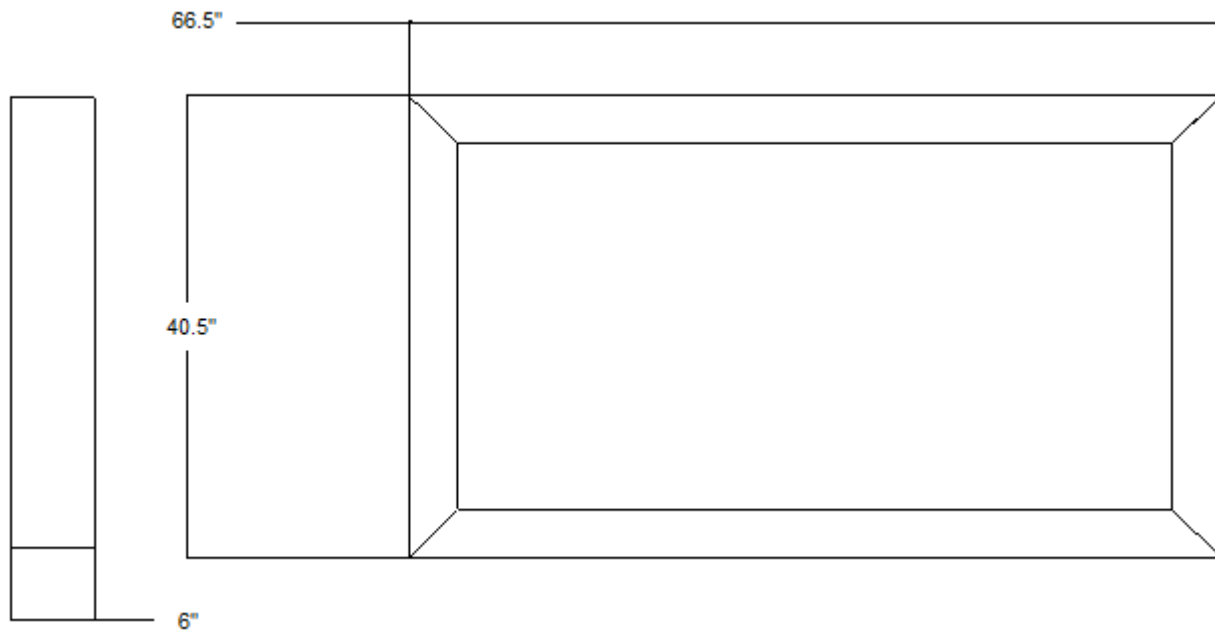

# SERIES 990 LCD DISPLAY DATA SHEET

PART NUMBER:	990-S-70
CONFIGURATION:	Single Sided
DISPLAY SIZE:	70" Diagonal
APPROXIMATE DISPLAY SIZE:	36.5"H x 63"W
ENCLOSURE SIZE:	40.5"H x 66.5"W x 6"D
APPROXIMATE WEIGHT:	160 Pounds

LCD Resolution:	1080P
Refresh:	60 Hz
COLORS:	Full Color
PC:	Windows 7 Embedded
INPUT VOLTAGE:	120/240 VAC 60/50 Hz Selectable
MUSIC:	M4, M8, M12, or M16 Music Options With SCC Amp
VIEWING ANGLE:	140 Degrees
ENCLOSURE:	NEMA 12 with Black Powder Coated Paint (other colors available)
COMMUNICATIONS:	TCP/IP Ethernet, HDMI, & DVI