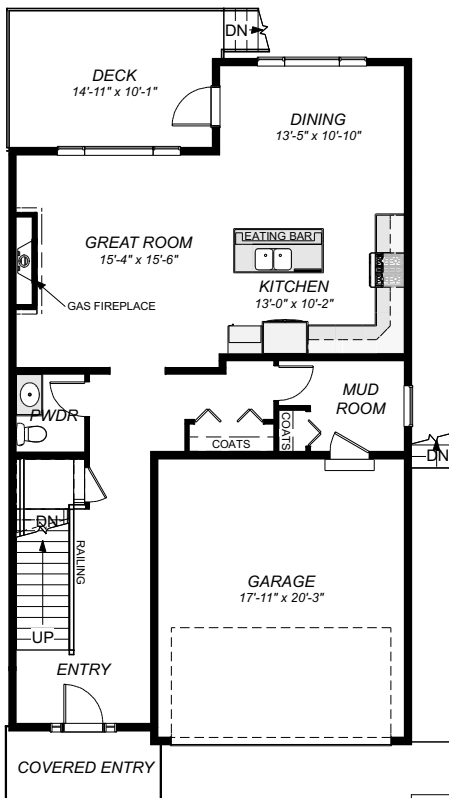

**LOT
#14**

CEDARBROOK SOUTH

CAVALIER
H·O·M·E·S

TWO STOREY

WIDTH - 29'-4"
DEPTH - 50'-0"
TOTAL - 3071 SQ. FT.
FINISHED - 2098 SQ. FT.

PLAN TS-3B-2098-A

SIZES AND SPECIFICATIONS SUBJECT TO CHANGE