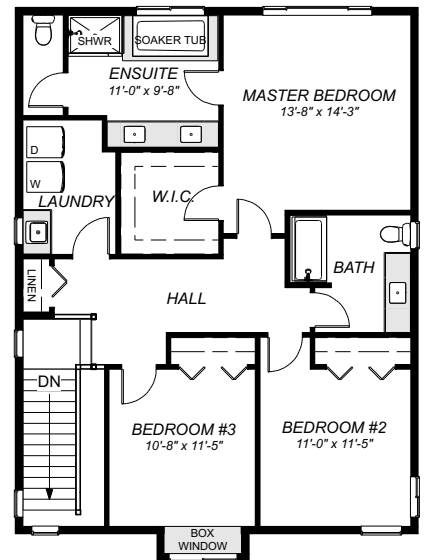

**LOT
#14**

CEDARBROOK SOUTH

CAVALIER
H·O·M·E·S

TWO STOREY

WIDTH - 29'-4"
DEPTH - 50'-0"
TOTAL - 3071 SQ. FT.
FINISHED - 2098 SQ. FT.

PLAN TS-3B-2098-A

SIZES AND SPECIFICATIONS SUBJECT TO CHANGE