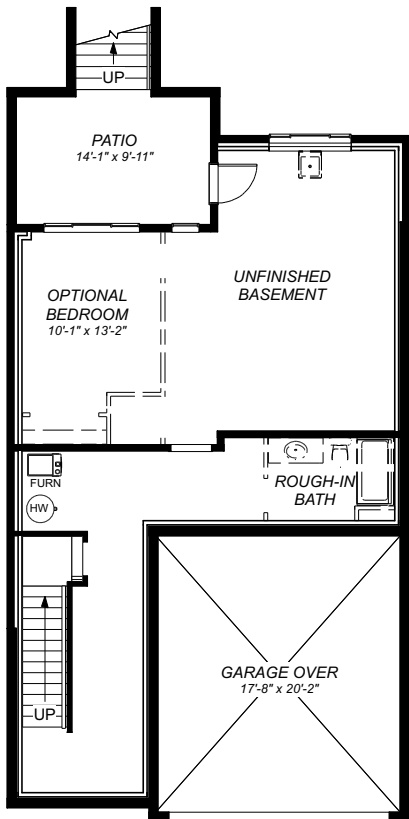

**LOT
#14**

CEDARBROOK SOUTH

CAVALIER
H·O·M·E·S

TWO STOREY

WIDTH - 29'-4"
DEPTH - 50'-0"
TOTAL - 3071 SQ. FT.
FINISHED - 2098 SQ. FT.

PLAN TS-3B-2098-A

SIZES AND SPECIFICATIONS SUBJECT TO CHANGE