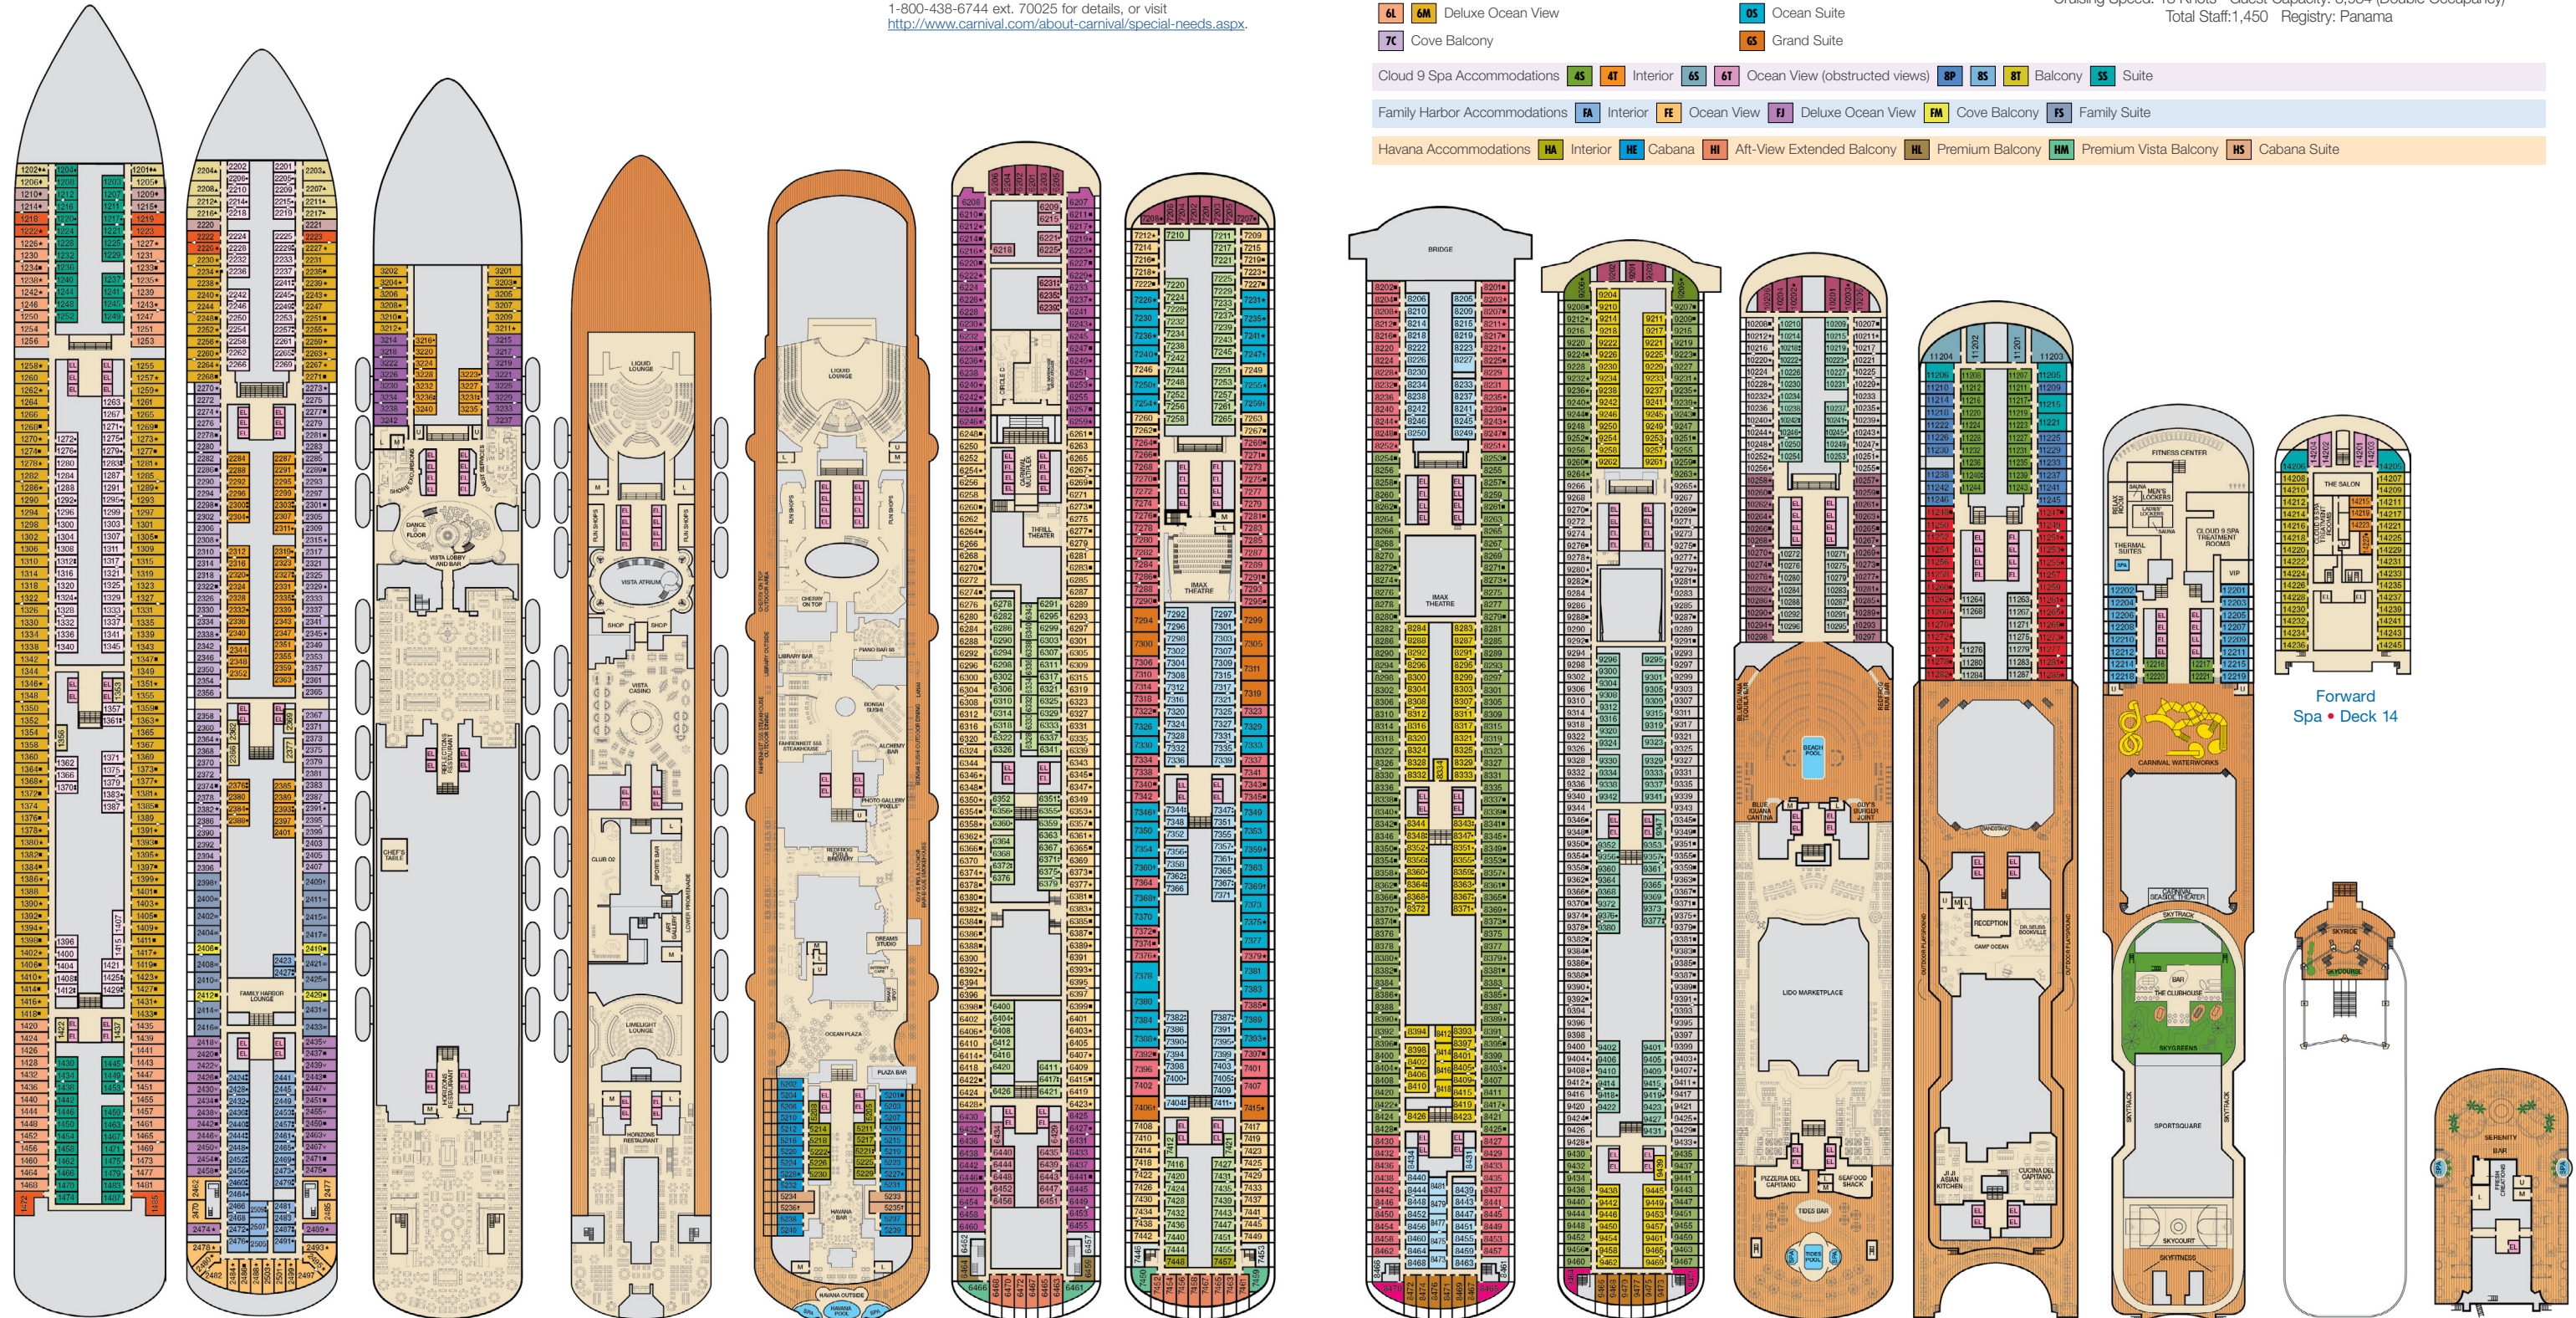

CATEGORIES

1A Interior Upper/Lower	8A 8B 8C 8D 8E 8F 8G Balcony
P1 Porthole	9B Premium Balcony
4A 4B 4C 4D 4E 4F 4G 4H 4I Interior	8N Aft-View Extended Balcony
4J Interior with Picture Window (obstructed views)	9C Premium Vista Balcony
6A 6B Ocean View	J5 Junior Suite
6L 6M Deluxe Ocean View	O5 Ocean Suite
7C Cove Balcony	G5 Grand Suite

Cloud 9 Spa Accommodations	4S 4T Interior	6S 6T Ocean View (obstructed views)	8P 8S 8T Balcony	SS Suite		
Family Harbor Accommodations	FA Interior	FE Ocean View	FJ Deluxe Ocean View	FM Cove Balcony	FS Family Suite	
Havana Accommodations	HA Interior	HE Cabana	HI Aft-View Extended Balcony	HL Premium Balcony	HM Premium Vista Balcony	HS Cabana Suite

Gross Tonnage: 133,500 Length: 1,055 feet Beam: 122 feet
 Cruising Speed: 18 Knots Guest Capacity: 3,934 (Double Occupancy)
 Total Staff: 1,450 Registry: Panama

Deck 1 Deck 2 Lobby • Deck 3 Mezzanine • Deck 4 Promenade • Deck 5 Deck 6 Deck 7 Deck 8 Deck 9 Deck 10 Lido • Deck 11 Spa, WaterWorks & Sports • Deck 12 Forward Spa • Deck 14 Serenity • Deck 15