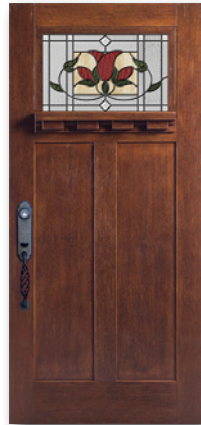

TOPAZ

Available Craftsman Glass Styles

BELLFLOWER

SSCRBLF