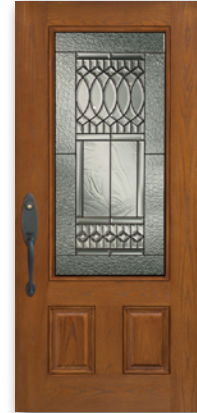

SSFPAR48SLCH
SSFPAR48SLMAH

Windsor

SS3PPAR48CH
SS3PPAR48MAH