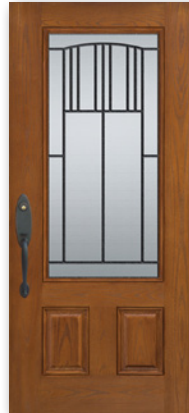

Topaz

SS3PMAD48CH
SS3PMAD48MAH

SSFMAD48SLCH
SSFMAD48SLMAH