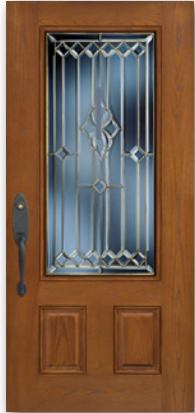

Providence

Cadence

SS3PPR48CH
SS3PPR48MAH

SSFPR48SLCH
SSFPR48SLMAH