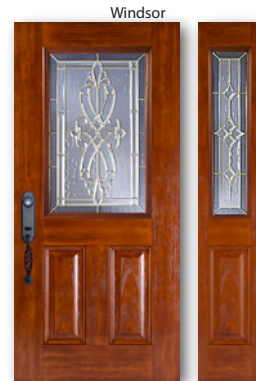

SSSWSRCH
SSSWSROAK
SSSWSRMAH

SSSWSRSLCH
SSSWSRSLLOAK
SSSWSRSLMAH