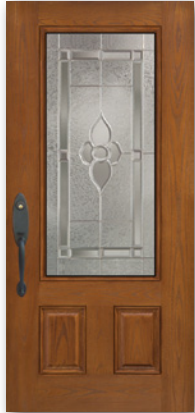

Nouveau

Bellflower

SS3PNO48CH
SS3PNO48MAH

SSFNNO48SLCH
SSFNNO48SLMAH