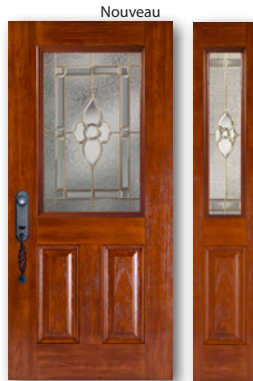

SSSNOCH
SSSNOOAK
SSSNMAH

SSSNOSLCH
SSSNOSLOAK
SSSNOSLMAH