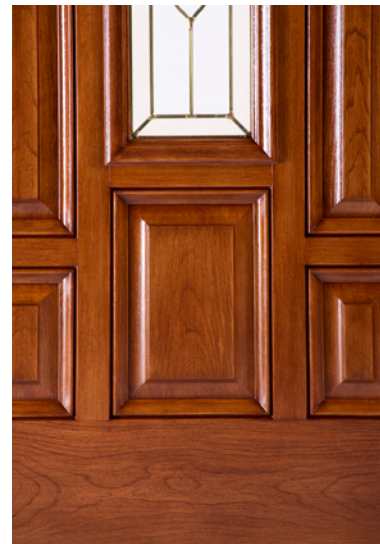

The Detail is our Signature