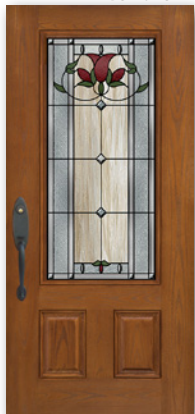

SS3PBLF48CH
SS3PBLF48MAH

SSBLF48SLCH
SSBLF48SLMAH