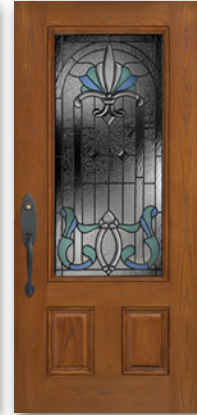

Cherry or Mahogany Grain

3 Panel door shown with Bellflower glass.

Solid Door

SS48CH
SS48MAH

Baton Rouge

SSFBAT48SLCH-L
SSFBAT48SLMAH-L

SS3PBAT48CH
SS3PBAT48MAH

SSFBAT48SLCH-R
SSFBAT48SLMAH-R