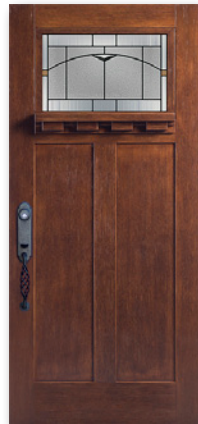

PARIS

SSCRPAR

SSCRPARSL

Note: Dentil Shelf optional on all Craftsman doors.

TOPAZ

SSCRTPZ

SSCRTPZSL

PRIVACY-DOUBLE GLUE CHIP