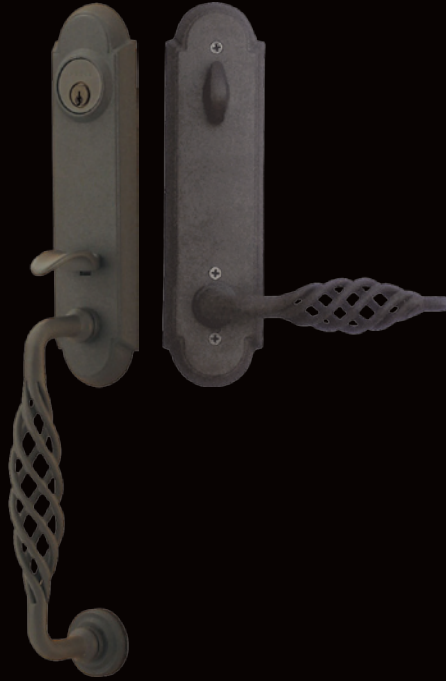

Exclusive Adjustable Frame

Every Signature Series Entry Door is equipped with HGI's exclusive, patented adjustable hinge plate system. The door hinge is adjustable both vertically and horizontally to deliver the perfect fit on the door frame. The result is superior ease of operation and an industry leading weatherseal against the elements. The bottom line: **increased energy savings.**

Fir Only

3 Panel

Fir Only

Note: The selections shown here are grain choices and each is available in one of four stains shown on the back cover.

Signature Series **EMTEK[®]**

Distinctive hardware for fine homes.

Arts & Crafts
with Hammer Lever

Lafayette
with Lafayette Lever

Octagon
with Octagon Knob

Ribbon & Reed
with Ribbon & Reed Knob

Marietta
With Cortina Lever

Art Nouveau
With Art Nouveau Knob

Melrose
With Melon Knob