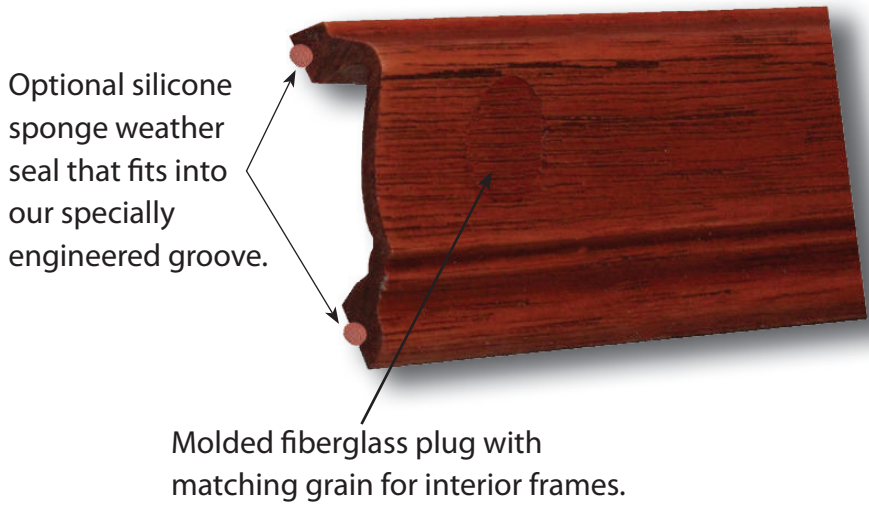

DOORS & WINDOWS

Signature Series
Exquisite Fiberglass Entry Doors

Welcome Home

Signature Series

Natural Fiberglass Grains

The beauty of natural wood, improved.

HGI's Signature Door Series features a patented grain technology process that authentically replicates any natural surface. The door process begins by hand, selecting the most desirable wood pieces which are then used to build a real wood door. A silicone casting accurately picks up the finest details of the wood grain which are transferred to the door mold using our Nickel Vapor Deposition Technology. The resulting mold is utilized to produce the fiberglass skin of each Signature Series door. The result is a breathtaking reproduction with random grain depths and all the natural characteristics of natural wood, but free from the warping, bowing, delamination and moisture issues that plague real wood doors. Born from real wood but vastly improved upon by state-of-the-art technology. The best of both worlds: HGI Signature Series Doors.

Signature Series

Exclusive Features

HGI Signature Series frames and simulated divided lites are also produced in durable fiberglass and provide a perfect match to our Signature Series doors. These frames & lites provide unsurpassed strength and durability and will not warp or twist under high temperature variations. Like all HGI Signature Door slabs, they provide all the exquisite beauty of wood without any of the headaches.

Exclusive Adjustable Frame

Every Signature Series Entry Door is equipped with HGI's exclusive, patented adjustable hinge plate system. The door hinge is adjustable both vertically and horizontally to deliver the perfect fit on the door frame. The result is superior ease of operation and an industry leading weatherseal against the elements. The bottom line: **increased energy savings.**