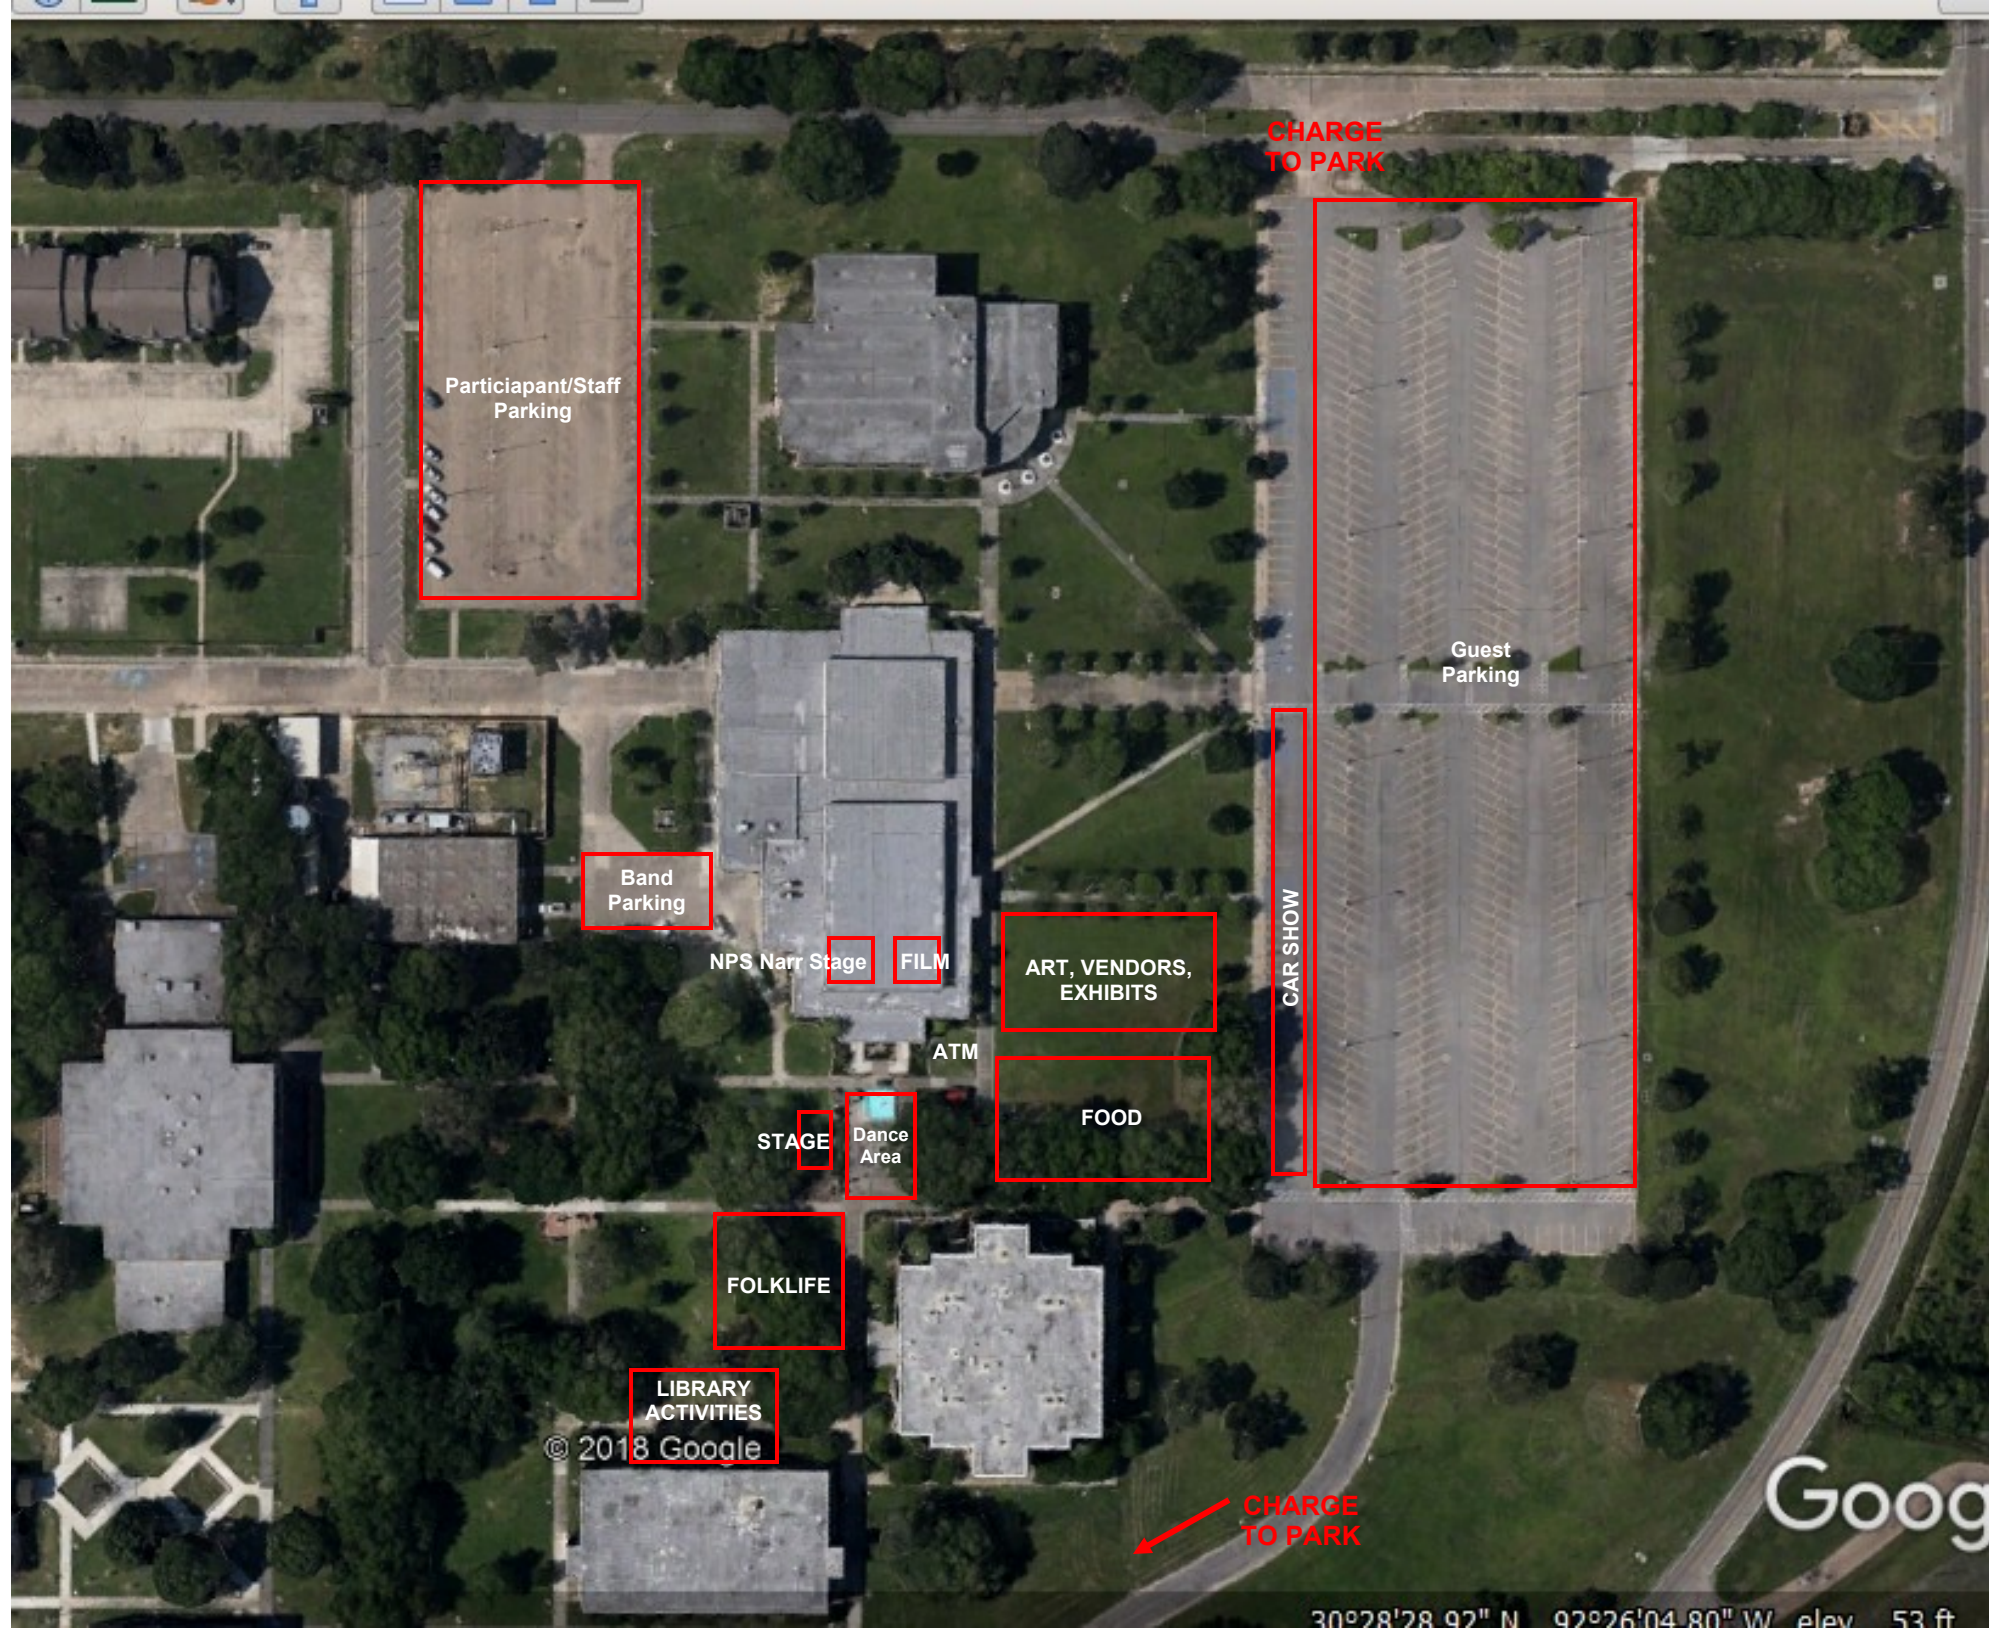

**OCTOBER  
20, 2018**

LSUE CAMPUS  
2048 Johnson Hwy,  
Eunice, LA 70535

30°28'28.92" N 92°26'04.80" W elev 53 ft