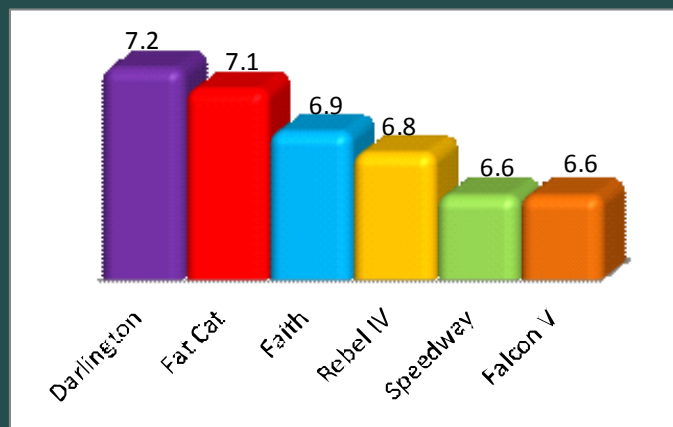

Seeding Rates:

8-10 LBS/1,000 square feet for new establishment

4-5 LBS/1,000 square feet for overseeding

Darlington AT® Turf Type Tall Fescue is one of the darkest green colored varieties on the market today according to the 2009 NTEP data. This variety has shown top notch performance in the hot humid Southeast region.

Other attributes that make **Darlington AT®** Turf Type Tall Fescue stand out are maintaining color throughout the winter months, fine leaf texture, brown patch resistance and performance during drought conditions. This variety provides superior density throughout the growing season in all parts of the US due to its aggressive tillering ability which also helps repair damaged areas of turf.

When looking for the best in turf type tall fescue choose **Darlington AT®** Turf Type Tall Fescue for your application use on home lawns, parks, sod production, sports fields and commercial properties.

2006 NTEP TALL FESCUE TEST-2009 DATA. GENETIC COLOR RATINGS. TOP VARIETY RENOVATE (7.3) AND BOTTOM VARIETY SILVERADO (5.4). LSD 0.03. GENETIC COLOR RATINGS. RATINGS 1-9, 9=DARK GREEN. SEE FULL REPORT AND MORE DATA AVAILABLE AT WWW.NTEP.ORG