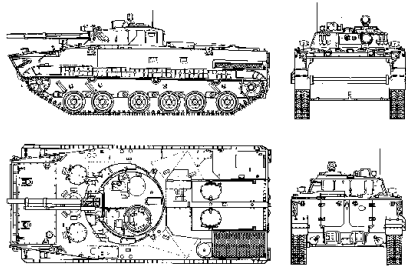

Advanced Assault: 21st Century

BMP-3M

Ratings

Front Armor: 6

Flank Armor: 3

Speed: 5

Mobility: Tracked Amphibious (TA)

Special Abilities: Shtora (-2); Smoke; Amphibious;
Transport; Laser Ranging/Designating
Stabilizer

OPTICS: Thermal Imaging

2A70 100mm Gun/Launcher

2A72 30mm Autocannon

Ammunition: 40 rounds (13) 100m

500 rounds (8) 30mm

6 AT10M3 (2)

SA (7.62mm)

Armor: Aluminium-Steel Spaced Armor (+1/+2)