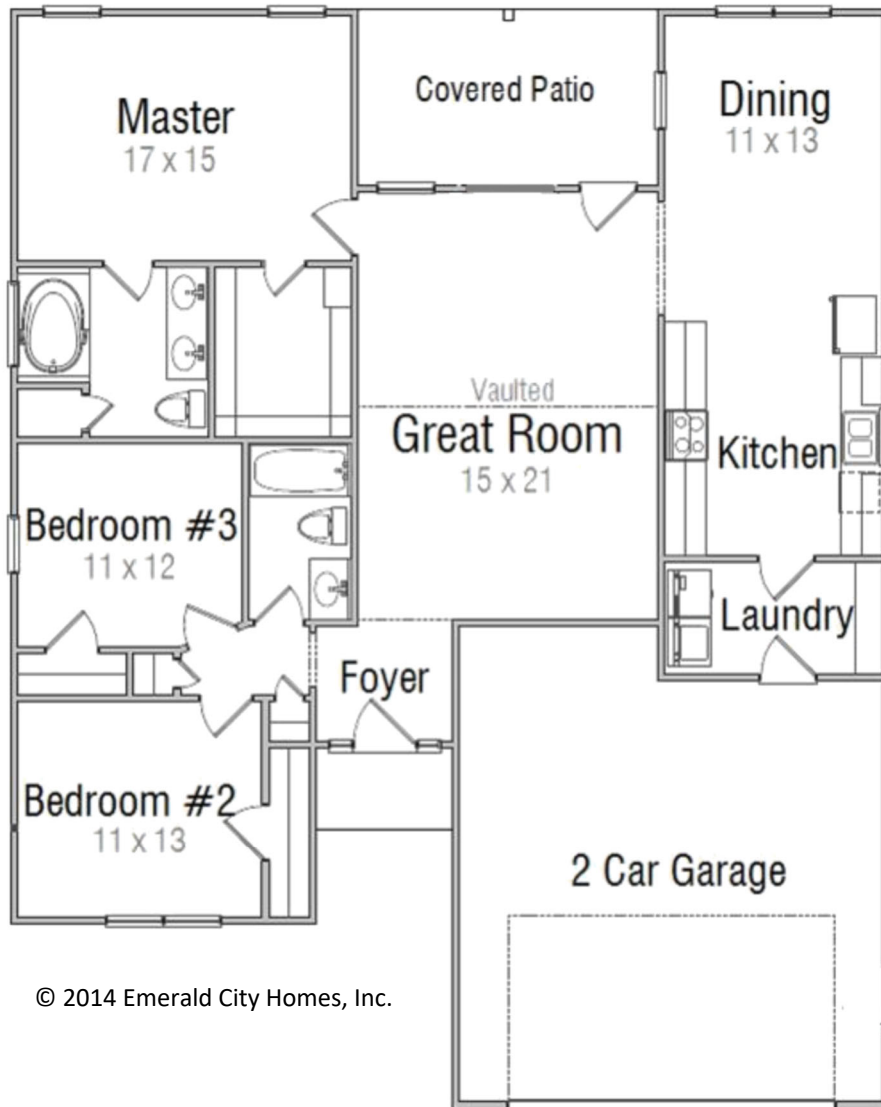

© 2014 Emerald City Homes, Inc.

© 2014 Emerald City Homes, Inc.

3 Bedroom, 2 Baths, 2 Car Garage, Vaulted Great Room 1500 SqFt

The Sunburst

These are general sketches; please refer to construction documents for exact measurements and features.