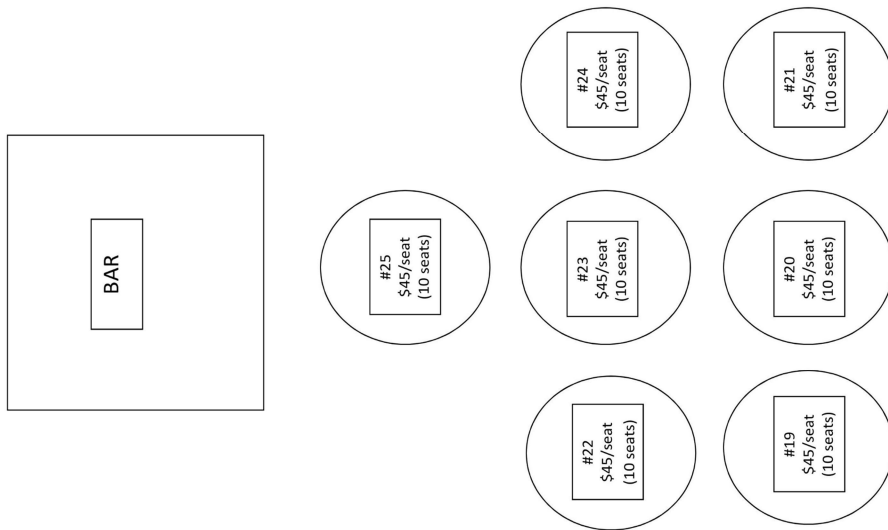

NUTCRACKER SOIREE SEATING CHART – BAR AREA

Additional seating outside of ballroom...

Doorway

NUTCRACKER SOIREE SEATING CHART – INSIDE BALLROOM

STAGE AREA