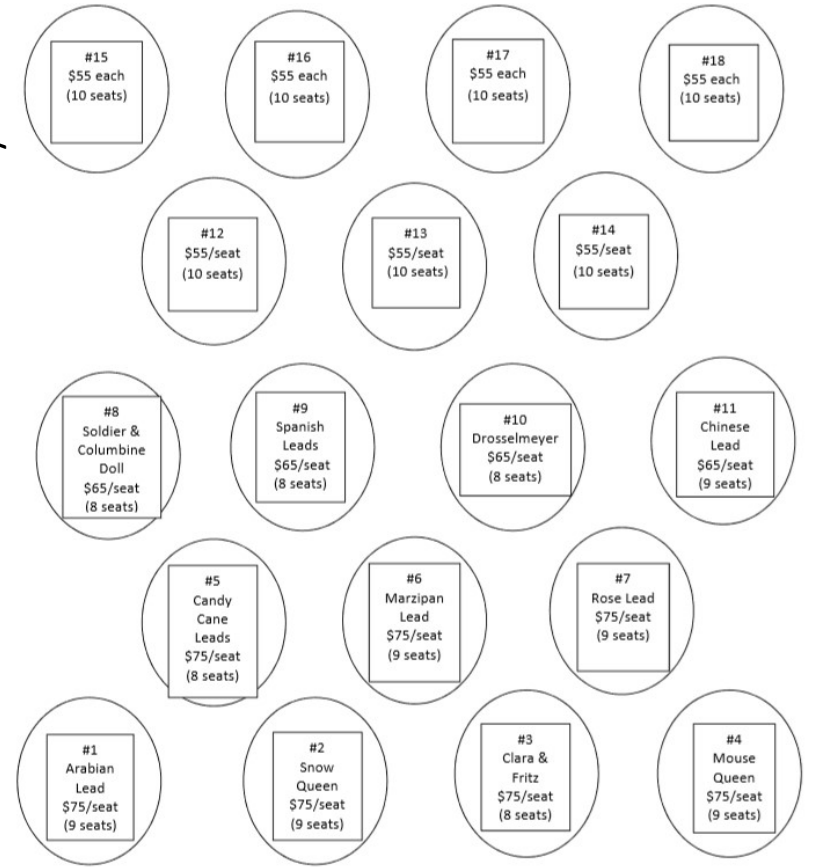

NUTCRACKER SOIREE SEATING CHART – BAR AREA

Additional seating outside of ballroom...

Doorway

NUTCRACKER SOIREE SEATING CHART – INSIDE BALLROOM

STAGE AREA