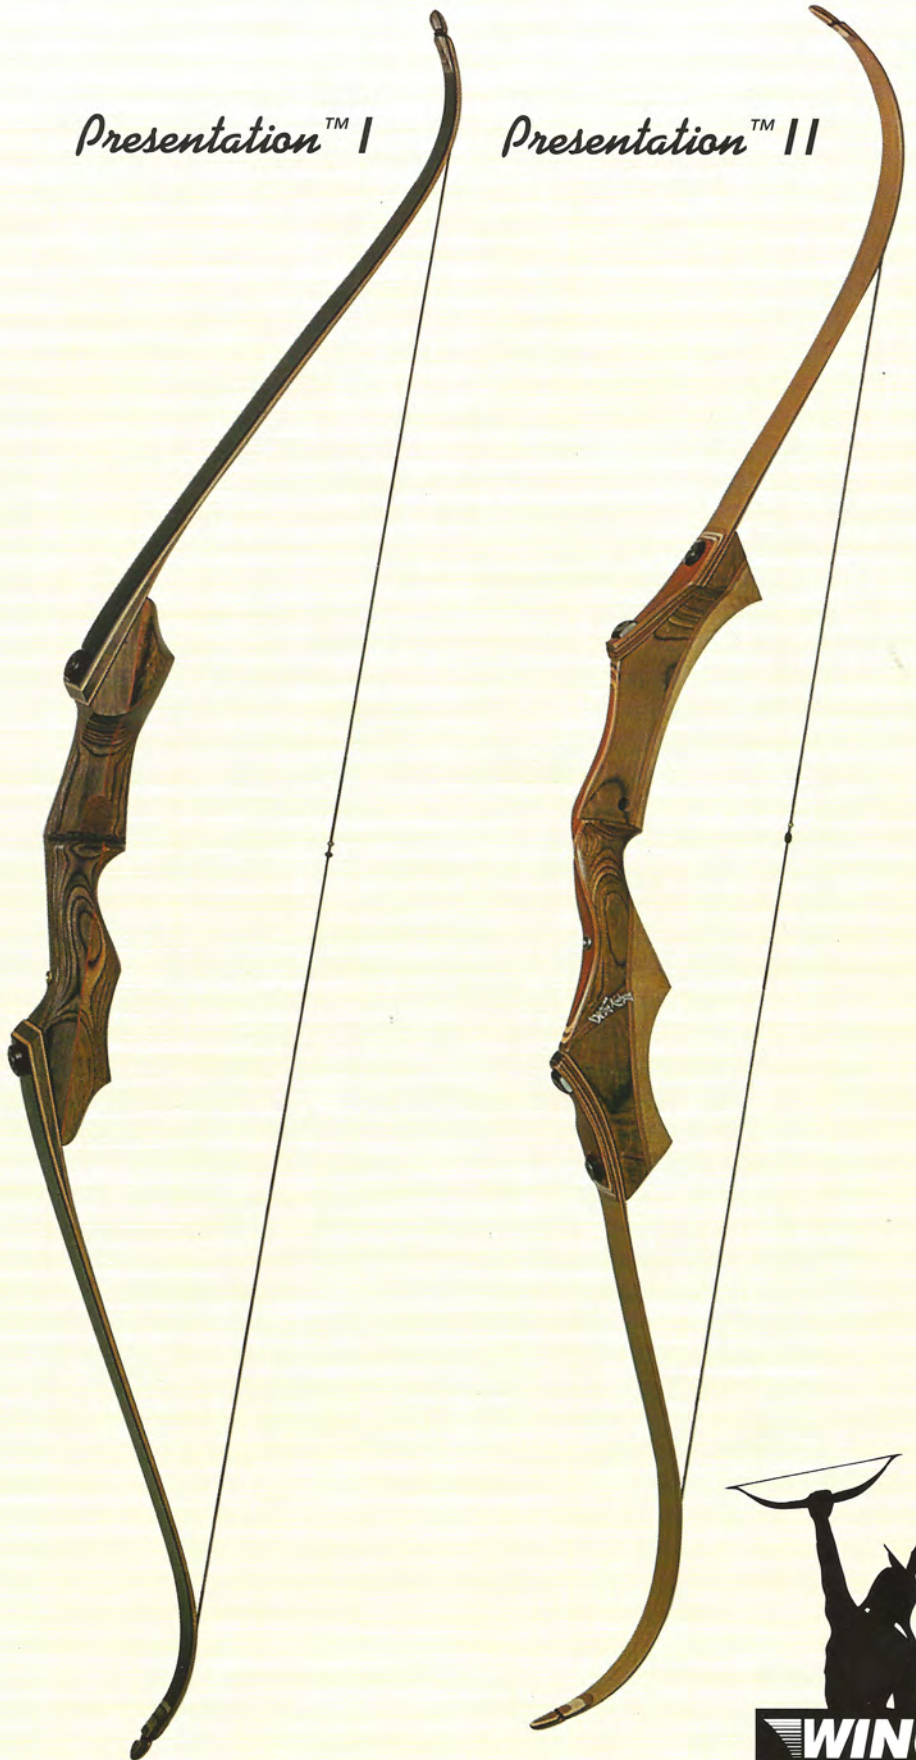

AMO Length:	62", 64"
Brace Height:	7 - 8"
Weight:	40 to 70 lbs
Riser:	Brown Wingwood™ face; Decorative red stripe; Black Wingwood™ back
Limbs:	Wingwood™ & maple laminates with dark glass
Hardware:	Brass stabilizer & Quiver bushings

Presentation™ II $695

Archery's most admired trophy taker in the 70's, on the range or in the woods, is once again available to the traditional bowhunter. This year the Presentation™ II sets the styling for the 90's for all custom take-downs. Designed with the true hunting enthusiast in mind, there is no better value anywhere in a custom built take-down recurve.

Every detail of the original P-II has been considered in the new P-II. New limbs and handles are interchangeable with most examples of the original equipment. The handle has been slimmed down for the 90's, with low cut radius and crown for accurate instinctive shooting.

AMO Length:	62"
Brace Height:	8½ - 9½"
Weight:	40 to 70 lbs
Riser:	Long version with myrtlewood face, Brown Wingwood™ back, Decorative padauk caps. Right hand only. Select alternative hardwood prices available upon request.
Limbs:	Red Elm, Clear Glass and Padauk Caps
Hardware:	Brass stabilizer, Plunger, and Quiver bushings

Presentation™ I

Presentation™ II

Bows not shown actual size.