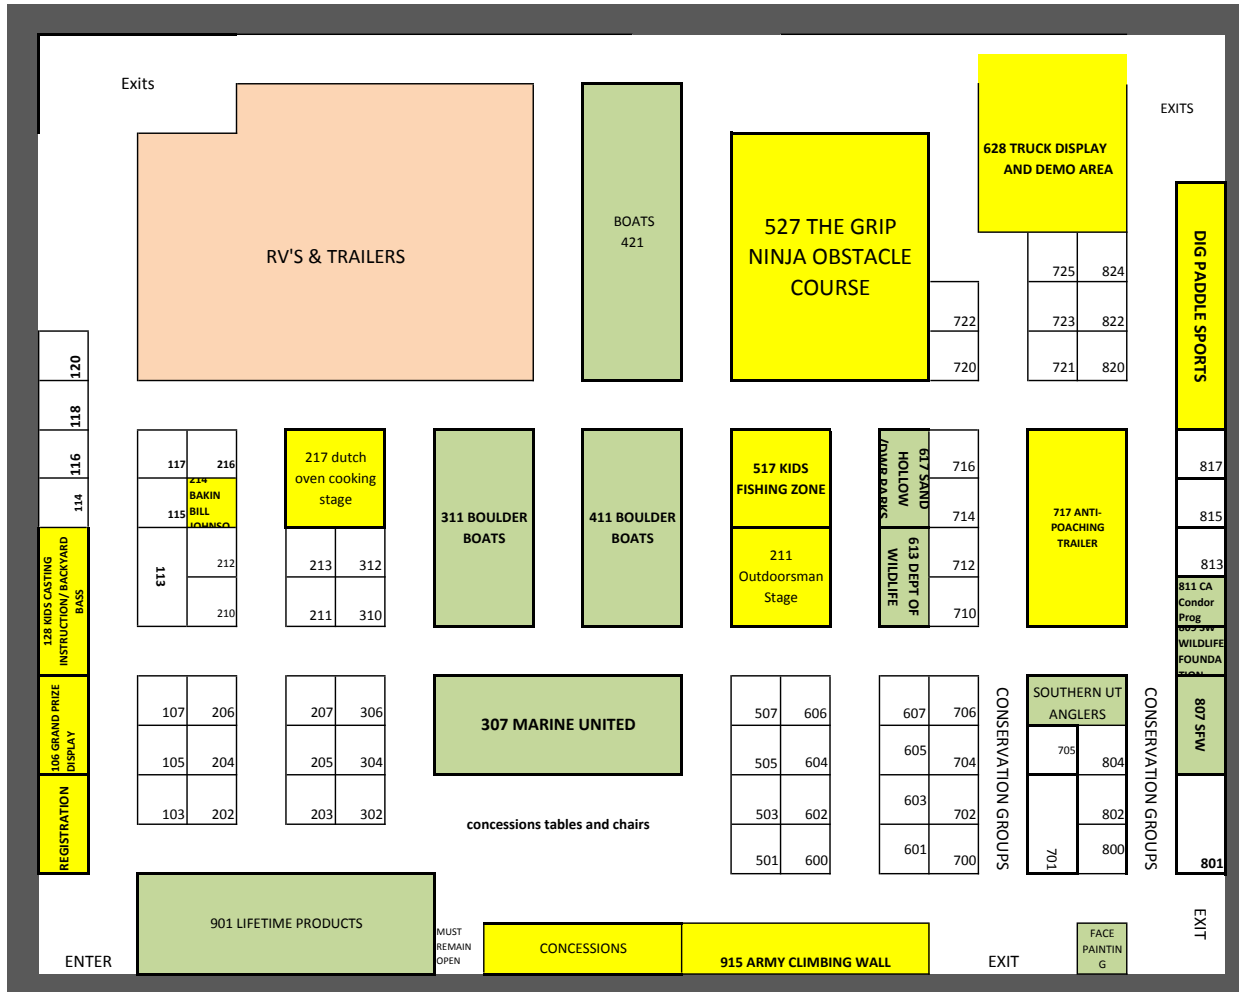

The Ultimate Outdoor Recreation Expo JAN 4-5, 2019
 DIXIE CONVENTION CENTER, ST. GEORGE UTAH

Booth Fees:
 10X10 Inline \$795
 10x10 Corner \$895
 Table Top \$500
 Add on Booth \$600
 Add on Corner \$700
 OutdoorBulk \$1 sq.ft.
 (minimum 1000 sq.ft.)

Show Hours:
 Friday 12pm-7pm
 Saturday 10am-6pm

Move-in Times:
 Thursday 8am-9pm

Move-out Times:
 Saturday 7pm-10pm

Special Requests:
 Contact Office-
 Ph-801.571.9012
 Cell-801.599.6664