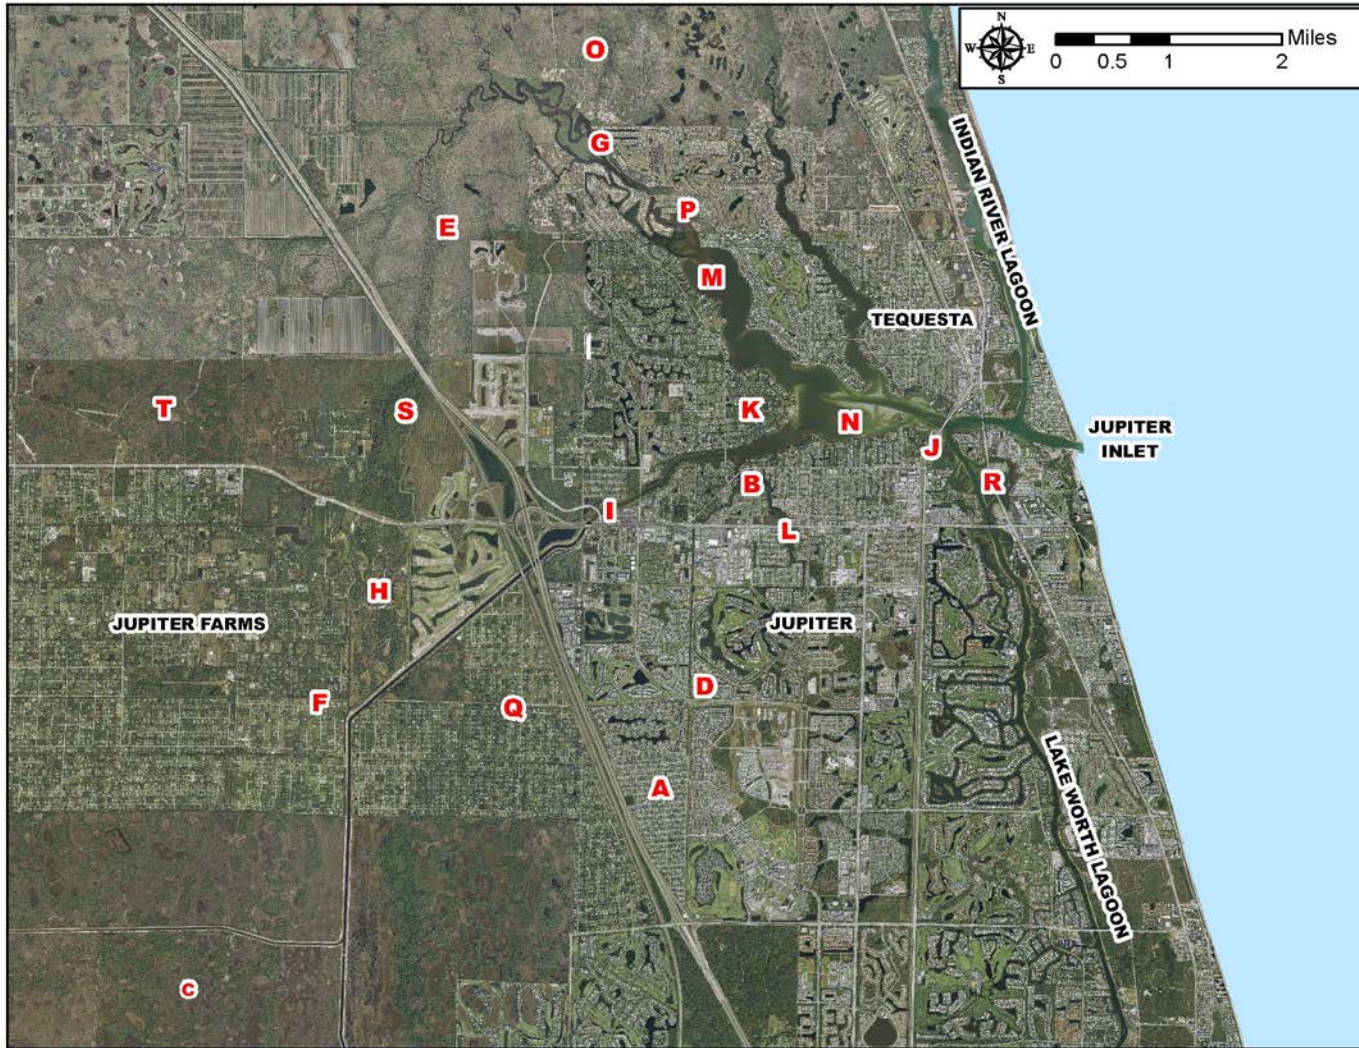

Loxahatchee River Preservation Initiative

**Loxahatchee River Watershed
& Project Locations**