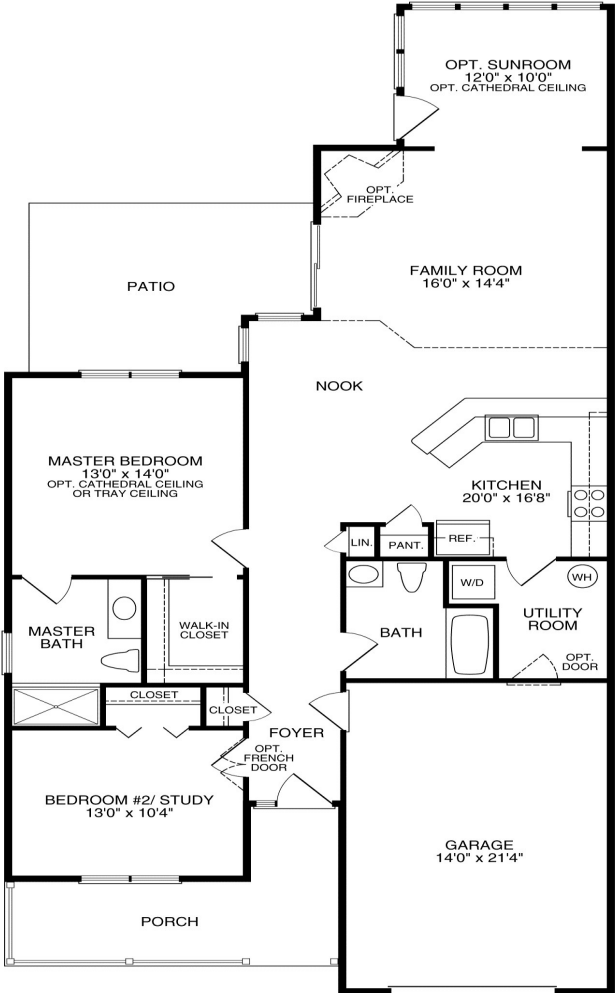

Spring Hope Villas

The Laurel Elevation A

The Laurel Elevation B

The Laurel Elevation C

The Laurel
1597 Square Feet