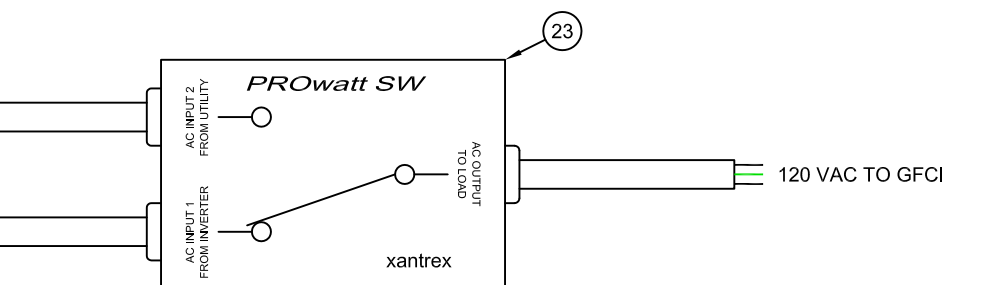

GFCI RECEPT

LOC: LOWER L.H. BENCH

LOC: UNDER L.H. BENCH

LOC: UNDER L.H. BENCH

TV EQUIP RECEPT (ADDED)

LOC: UNDER L.H. BENCH

OUTDOOR RECEPT

AFT BED RECEPT

GALLEY RECEPT

120 VAC FROM GFCI C/B

120 VAC FROM INVERTER

RELAY ENERGIZED WHEN 120 VAC DETECTED ON AC INPUT 2