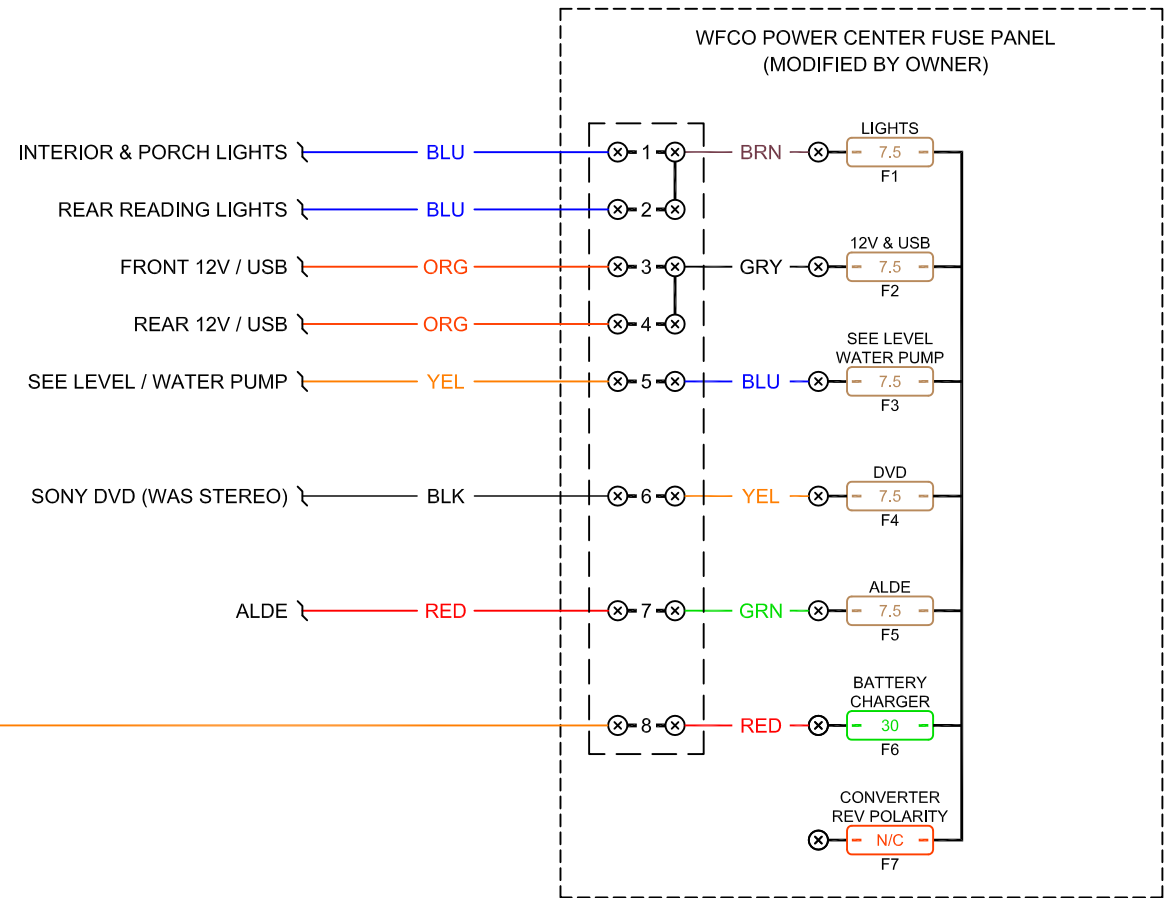

PARTS LIST					
ITEM	QTY	PART NUMBER	DESCRIPTION	MANUFACTURER	AMAZON ASIN
1	1	BB10012	100 Ah 12 Volt Deep Cycle Battery	Battle Born Batteries	B06XX197GJ
2	1	DYB111-GR	Digital Volt / Amp Meter	Waterwich	B075TZ81BG
3	2	5025	ATO/ATC Fuse Block 6-Circ w/Cover & Neg	Blue Sea Systems	B000THQ0CQ
4	1	5032	ATO/ATC Fuse Block 12-Circ Split, Cover, Neg	Blue Sea Systems	B00WM2MWQ4
5	1	MKA / SHUNT-100	100 Amp, 100 mv Current Shunt	Deltec / AZ Wind & Sun	N/A
6	1	2300	Blue Sea Systems BusBar 10 Gang w/ Cover	Blue Sea Systems	B0091VHLW4
7	A/R	104043	18 Gauge AWG 4 Conductor Speaker Wire/Cable	Mono Price	B003KPYRJM
8	1	387874	Switch Assembly (Battery ON/OFF Switch)	Lippert	B077SS3BWC
9	1	01-00055-000	Battery Disconnect Relay	Intellitec	B072N8NYN2
10	2	SPR-E-Flex-100	100 Watt Solar Panel	SunPower	N/A
11	1	701	Battery Switch, Surface Mount	BEP / Marinco	B005DUUL9W
12	1	1011	12V Socket	Blue Sea Systems	B001U4ZZPK
13	1	PD9130LV	Power Converter - Lithium, 12 Volts, 30 Amps	Progressive Dynamics	N/A
14	1	ZS-30A	5-Stage PWM Charge Controller (Lithium)	Zamp	N/A
15	1	TM2030A	Trimetric Battery Monitor	Bogart / AZ Wind & Sun	N/A
16	1	GP-SW150-12	150-Watt Pure Sine Wave Inverter	Go Power	B00153EYX0
17	1	4353	Below Deck Panel, On/Off, 12V, Dual USB	Blue Sea Systems	B01AYOSD50
18	1	RH2B-UTDC12V	Relay Top Mount DPDT 10A 12VDC	Idec	B005T5I9C2
19	1	HW30C	30 Amp Hardwired RV EMS	Progressive Industries	B002UC6RSA
20	A/R	5240	ATC 7.5 Amp Fuse (BRN)	Blue Sea Systems	B00GZOWWVU
20	A/R	5243	ATC 20 Amp Fuse (YEL)	Blue Sea Systems	B00GZOX0HU
20	2	5245	ATC 30 Amp Fuse (GRN)	Blue Sea Systems	B00GZOX0HK
20	1	5246	ATC 40 Amp Fuse (ORG)	Blue Sea Systems	B0000T05VM
21	1	B07BN1ZV12	12V 48 LED LIGHT BAR (QTY 4)	AMPFER	B07BN1ZV12
22	1	00-07500K	DELUXE REMOTE CONTROL RV VENT FAN, SMOKE	MAXXFAN	B003YJDW6
23	1	808-0915	PROwatt SW Auto Transfer Switch	Xantrex	B004S5Y158
24	1	GQ16-10	16mm Momentary Push Button Switch	API-ELE	B07931588C