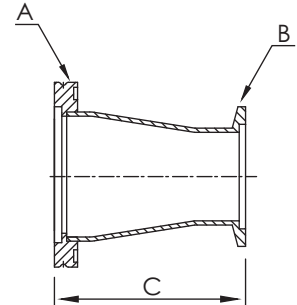

Adaptors

ISO to KF FLANGE CONICAL ADAPTORS

*Material: SS 304L

Part Number	Flange Size	A	B	C
ADC-ISO63xKF40	ISO63/KF40	ISO63	KF40	70.40
ADC-ISO63xKF50	ISO63/KF50	ISO63	KF50	70.40
ADC-ISO80xKF40	ISO80/KF40	ISO80	KF40	102.20
ADC-ISO80xKF50	ISO80/KF50	ISO80	KF50	102.20
ADC-ISO100xKF50	ISO100/KF50	ISO100	KF50	102.20

KF FLANGES to QUICK COUPLINGS with VITON O-RINGS

*Material: SS 304L

Part Number	Size	Tube Size	A	B
AD-QC-KF10x050	KF10-½"	½"	KF10	38.10
AD-QC-KF16x025	KF16-¼"	¼"	KF16	35.60
AD-QC-KF16x050	KF16-½"	½"	KF16	38.10
AD-QC-KF16x075	KF16-¾"	¾"	KF16	45.70
AD-QC-KF25x050	KF25-½"	½"	KF25	38.10
AD-QC-KF25x062	KF25-⅝"	⅝"	KF25	43.20
AD-QC-KF25x075	KF25-¾"	¾"	KF25	45.70
AD-QC-KF25x100	KF25-1"	1"	KF25	50.80
AD-QC-KF25x112	KF25-1⅛"	1⅛"	KF25	50.80
AD-QC-KF40x050	KF40-½"	½"	KF40	37.60
AD-QC-KF40x075	KF40-¾"	¾"	KF40	45.70
AD-QC-KF40x100	KF40-1"	1"	KF40	50.80
AD-QC-KF40x112	KF40-1⅛"	1⅛"	KF40	50.80
AD-QC-KF40x125	KF40-1¼"	1¼"	KF40	50.80
AD-QC-KF40x138	KF40-1⅜"	1⅜"	KF40	53.30
AD-QC-KF40x150	KF40-1½"	1½"	KF40	61.00
AD-QC-KF50x050	KF50-½"	½"	KF50	38.10
AD-QC-KF50x075	KF50-¾"	¾"	KF50	45.70
AD-QC-KF50x100	KF50-1"	1"	KF50	50.80
AD-QC-KF50x112	KF50-1⅛"	1⅛"	KF50	50.80
AD-QC-KF50x150	KF50-1½"	1½"	KF50	61.00
AD-QC-KF50x200	KF50-2"	2"	KF50	61.00