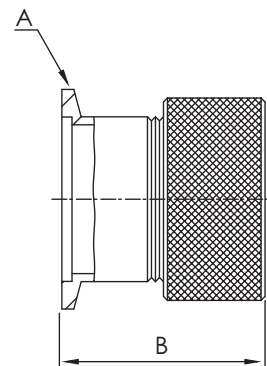

Adaptors

ISO to KF FLANGE CONICAL ADAPTORS

*Material: SS 304L

Part Number	Flange Size	A	B	C
ADC-ISO63xKF40	ISO63/KF40	ISO63	KF40	70.40
ADC-ISO63xKF50	ISO63/KF50	ISO63	KF50	70.40
ADC-ISO80xKF40	ISO80/KF40	ISO80	KF40	102.20
ADC-ISO80xKF50	ISO80/KF50	ISO80	KF50	102.20
ADC-ISO100xKF50	ISO100/KF50	ISO100	KF50	102.20

KF FLANGES to QUICK COUPLINGS with VITON O-RINGS

*Material: SS 304L

Part Number	Size	Tube Size	A	B
AD-QC-KF10x050	KF10-½"	½"	KF10	38.10
AD-QC-KF16x025	KF16-¼"	¼"	KF16	35.60
AD-QC-KF16x050	KF16-½"	½"	KF16	38.10
AD-QC-KF16x075	KF16-¾"	¾"	KF16	45.70
AD-QC-KF25x050	KF25-½"	½"	KF25	38.10
AD-QC-KF25x062	KF25-⅝"	⅝"	KF25	43.20
AD-QC-KF25x075	KF25-¾"	¾"	KF25	45.70
AD-QC-KF25x100	KF25-1"	1"	KF25	50.80
AD-QC-KF25x112	KF25-1⅛"	1⅛"	KF25	50.80
AD-QC-KF40x050	KF40-½"	½"	KF40	37.60
AD-QC-KF40x075	KF40-¾"	¾"	KF40	45.70
AD-QC-KF40x100	KF40-1"	1"	KF40	50.80
AD-QC-KF40x112	KF40-1⅛"	1⅛"	KF40	50.80
AD-QC-KF40x125	KF40-1¼"	1¼"	KF40	50.80
AD-QC-KF40x138	KF40-1⅜"	1⅜"	KF40	53.30
AD-QC-KF40x150	KF40-1½"	1½"	KF40	61.00
AD-QC-KF50x050	KF50-½"	½"	KF50	38.10
AD-QC-KF50x075	KF50-¾"	¾"	KF50	45.70
AD-QC-KF50x100	KF50-1"	1"	KF50	50.80
AD-QC-KF50x112	KF50-1⅛"	1⅛"	KF50	50.80
AD-QC-KF50x150	KF50-1½"	1½"	KF50	61.00
AD-QC-KF50x200	KF50-2"	2"	KF50	61.00