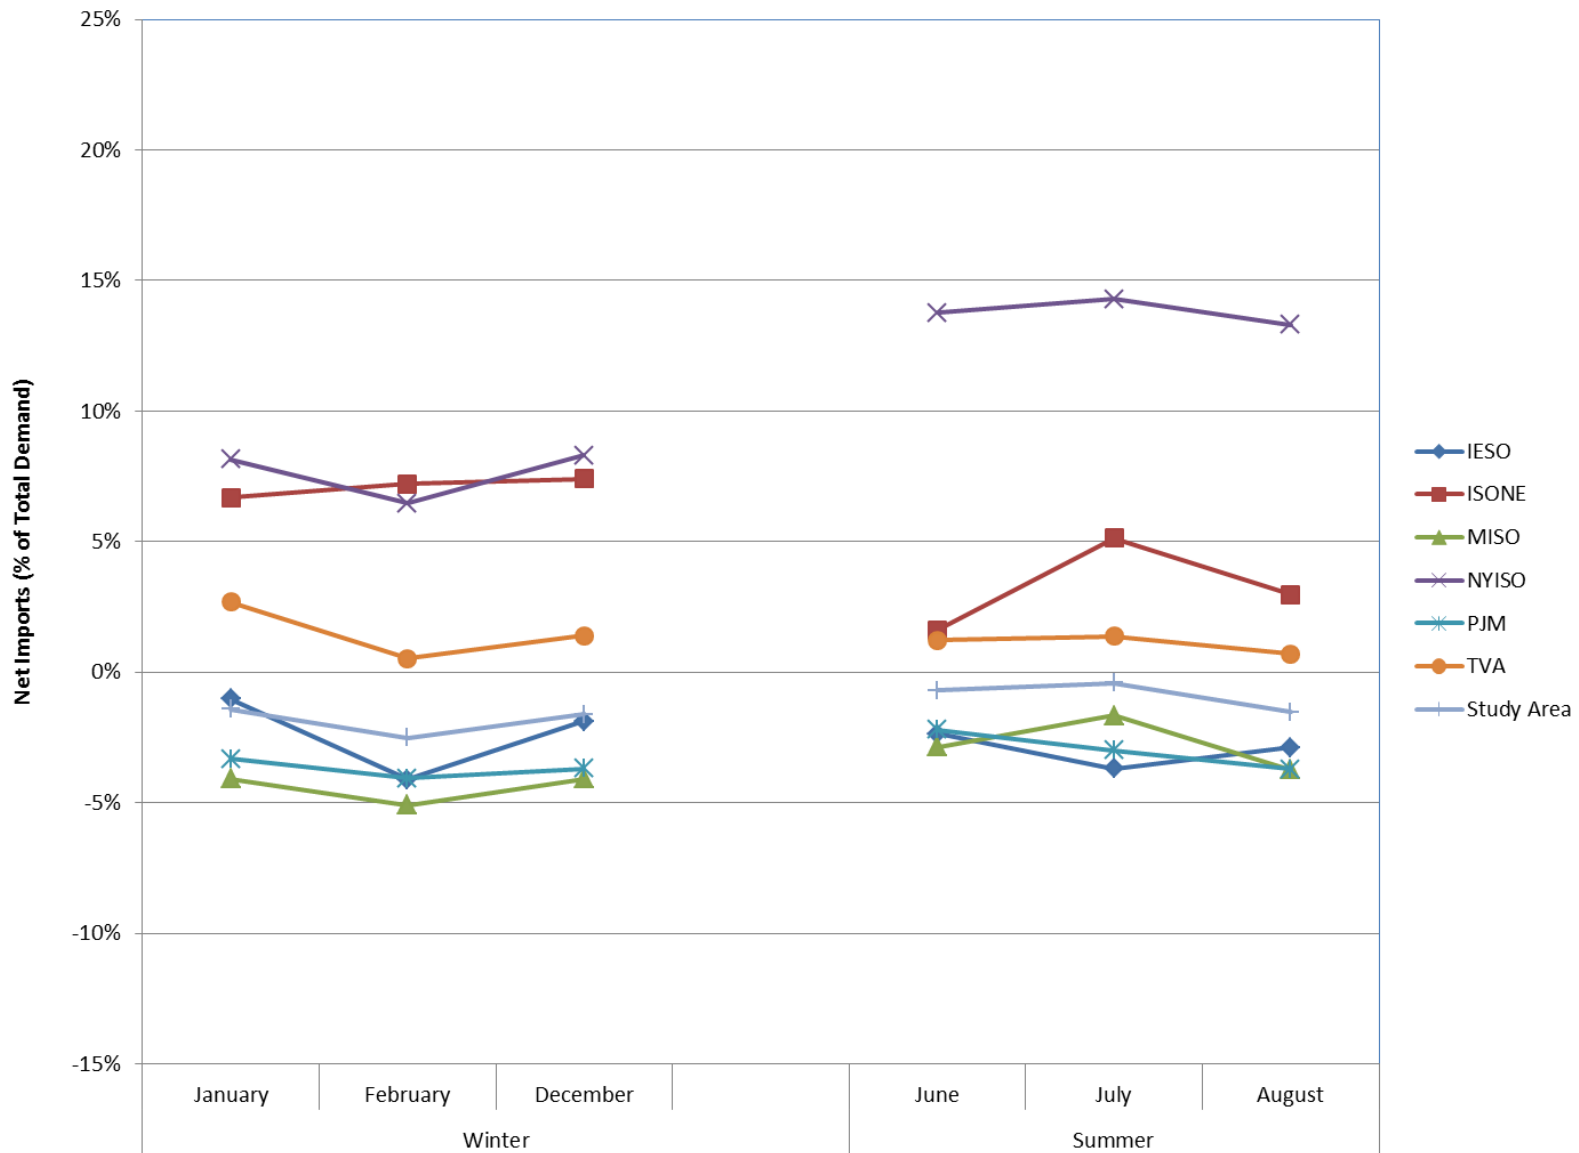

Exhibit 8. Monthly Pool Net Imports

Figure E8-1. 2018 RGDS

Exhibit 8. Monthly Pool Net Imports

Figure E8-2. 2023 RGDS

Exhibit 8. Monthly Pool Net Imports

Figure E8-3. 2018 HGDS

Exhibit 8. Monthly Pool Net Imports

Figure E8-4. 2023 HGDS

Exhibit 8. Monthly Pool Net Imports

Figure E8-5. 2018 LGDS

Exhibit 8. Monthly Pool Net Imports

Figure E8-6. 2023 LGDS